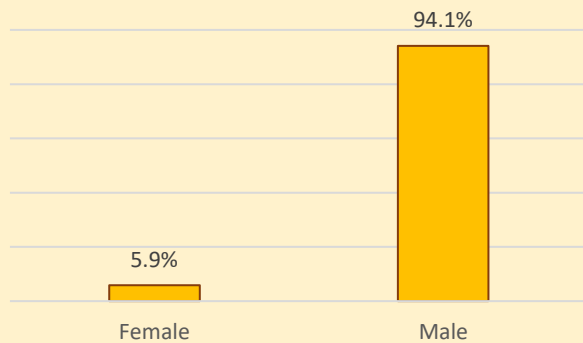

Sheriff's Daily Report

3/3/2023

CCSO Population Demographics

In Confinement

Gender ID Distribution