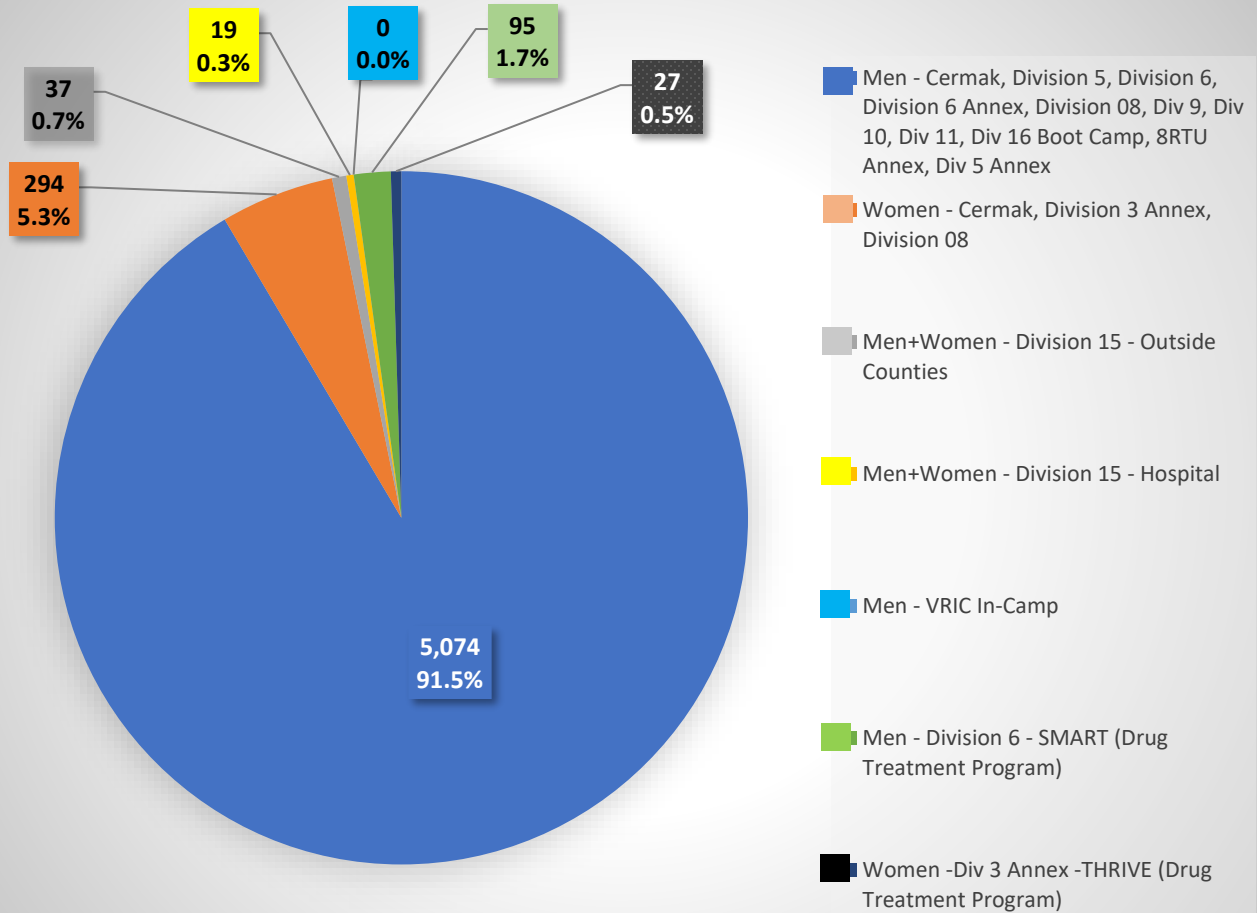

# Sheriff's Daily Report

3/3/2023

Under the Custody of the Sheriff	
<b>Total Male and Female</b>	<b>7,433</b>
Jail Population	5,546
Community Corrections	1,887

## Jail Population - Behind the Walls

### In Confinement

Gender ID Distribution

Race Distribution

Age Distribution