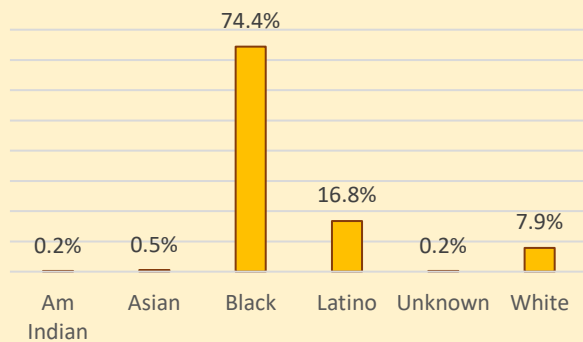

Sheriff's Daily Report

3/2/2023

Under the Custody of the Sheriff	
Total Male and Female	7,436
Jail Population	5,549
Community Corrections	1,887

Jail Population - Behind the Walls

Sheriff's Daily Report

3/2/2023

CCSO Population Demographics

In Confinement

Gender ID Distribution

Race Distribution

Age Distribution

Community Corrections

Gender ID Distribution

Race Distribution

Age Distribution