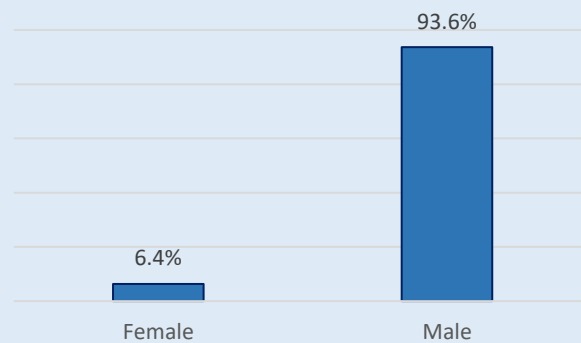

Sheriff's Daily Report

3/2/2023

Under the Custody of the Sheriff	
Total Male and Female	7,436
Jail Population	5,549
Community Corrections	1,887

Jail Population - Behind the Walls

Sheriff's Daily Report

3/2/2023

CCSO Population Demographics

In Confinement

Gender ID Distribution

Race Distribution

Age Distribution

Community Corrections

Gender ID Distribution

Race Distribution

Age Distribution