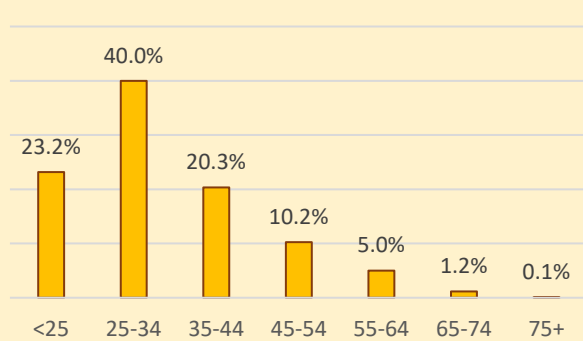

Sheriff's Daily Report

3/2/2023

Under the Custody of the Sheriff	
Total Male and Female	7,436
Jail Population	5,549
Community Corrections	1,887

Jail Population - Behind the Walls

Sheriff's Daily Report

3/2/2023

CCSO Population Demographics

In Confinement

Gender ID Distribution

Race Distribution

Age Distribution

Community Corrections

Gender ID Distribution

Race Distribution

Age Distribution