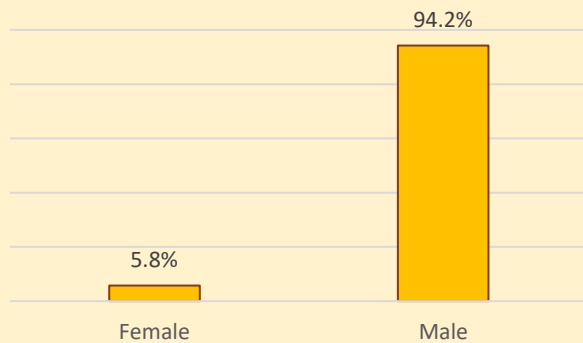

Sheriff's Daily Report

3/2/2023

Under the Custody of the Sheriff	
Total Male and Female	7,436
Jail Population	5,549
Community Corrections	1,887

Jail Population - Behind the Walls

Sheriff's Daily Report

3/2/2023

CCSO Population Demographics

In Confinement

Gender ID Distribution

Race Distribution

Age Distribution

Community Corrections

Gender ID Distribution

Race Distribution

Age Distribution