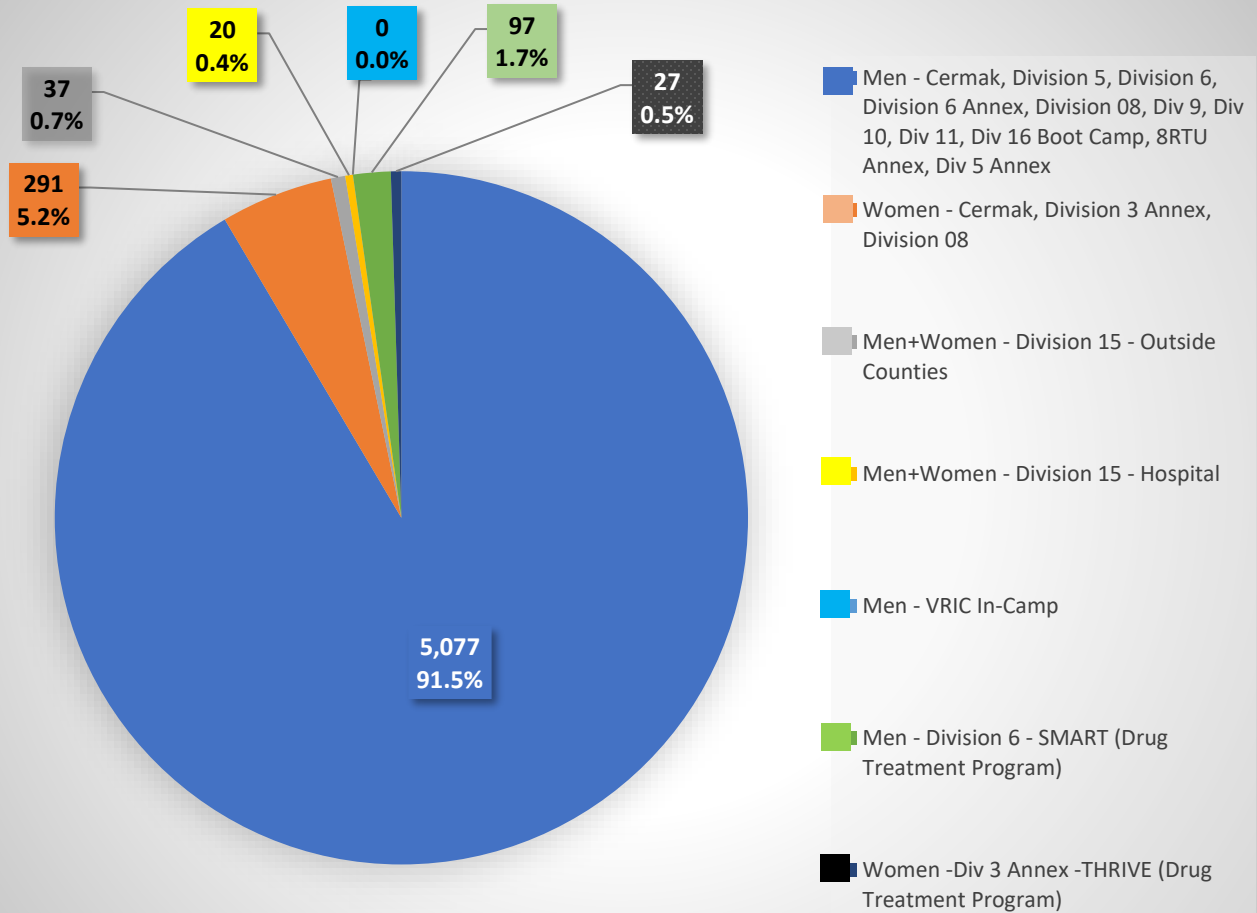

Sheriff's Daily Report

3/2/2023

Under the Custody of the Sheriff	
Total Male and Female	7,436
Jail Population	5,549
Community Corrections	1,887

Jail Population - Behind the Walls

Sheriff's Daily Report

3/2/2023

CCSO Population Demographics

In Confinement

Gender ID Distribution

Race Distribution

Age Distribution

Community Corrections

Gender ID Distribution

Race Distribution

Age Distribution