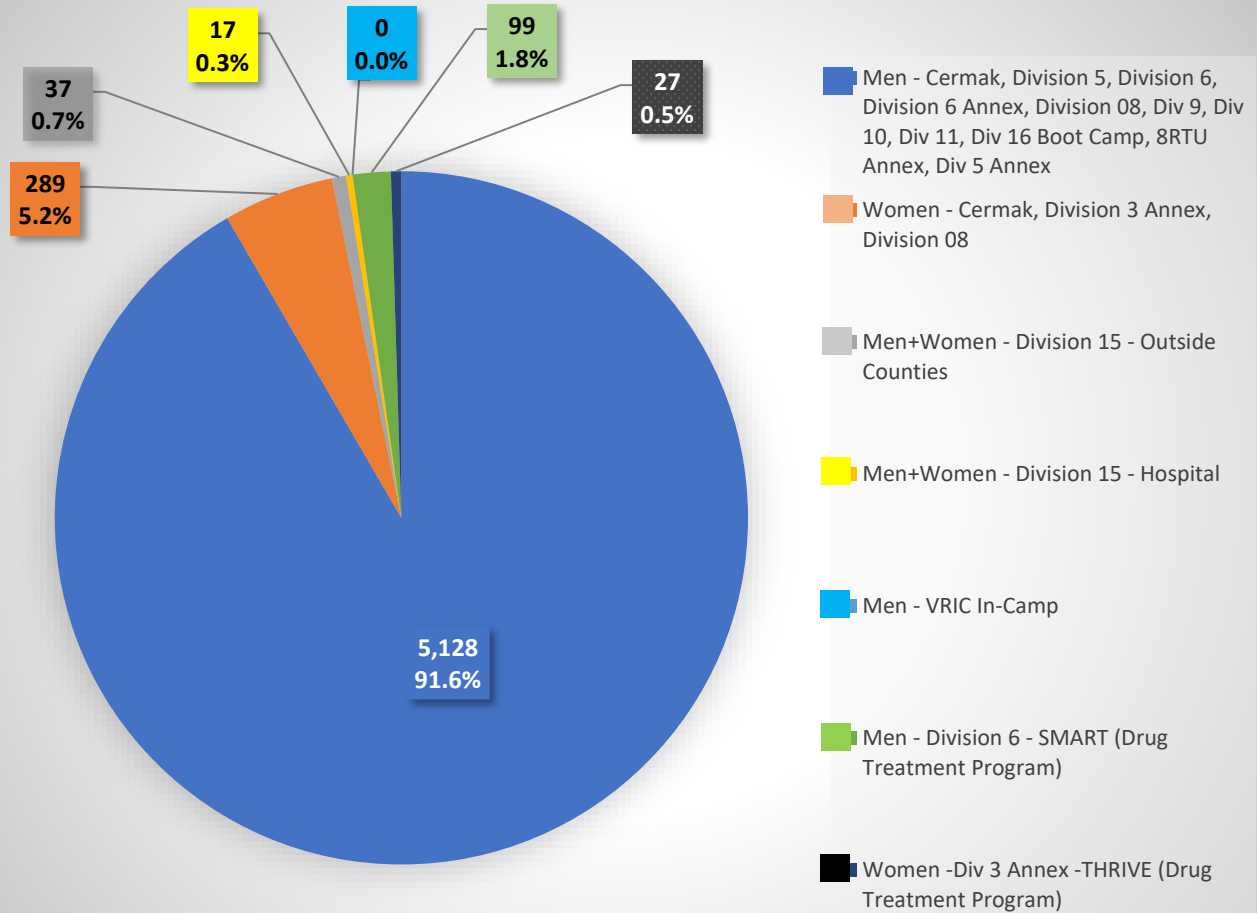

# Sheriff's Daily Report

3/1/2023

Under the Custody of the Sheriff	
Total Male and Female	7,492
Jail Population	5,597
Community Corrections	1,895

## Jail Population - Behind the Walls

### In Confinement

Gender ID Distribution

Race Distribution

Age Distribution