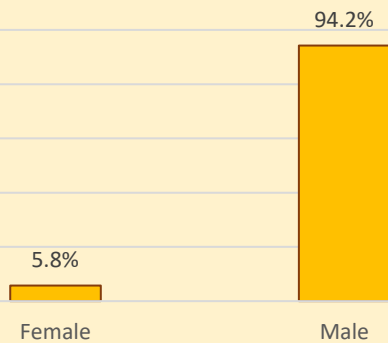

Sheriff's Daily Report

3/1/2023

CCSO Population Demographics

In Confinement

Gender ID Distribution