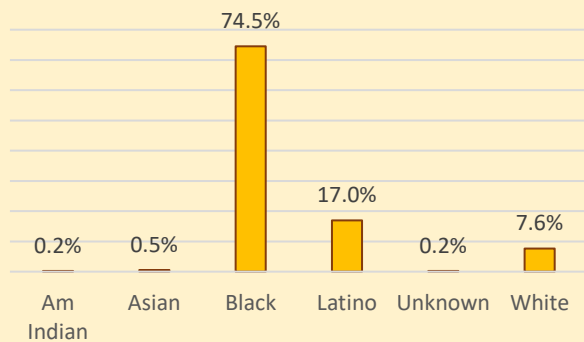

Sheriff's Daily Report

2/28/2023

Under the Custody of the Sheriff	
Total Male and Female	7,499
Jail Population	5,601
Community Corrections	1,898

Jail Population - Behind the Walls

Sheriff's Daily Report

2/28/2023

CCSO Population Demographics

In Confinement

Gender ID Distribution

Race Distribution

Age Distribution

Community Corrections

Gender ID Distribution

Race Distribution

Age Distribution