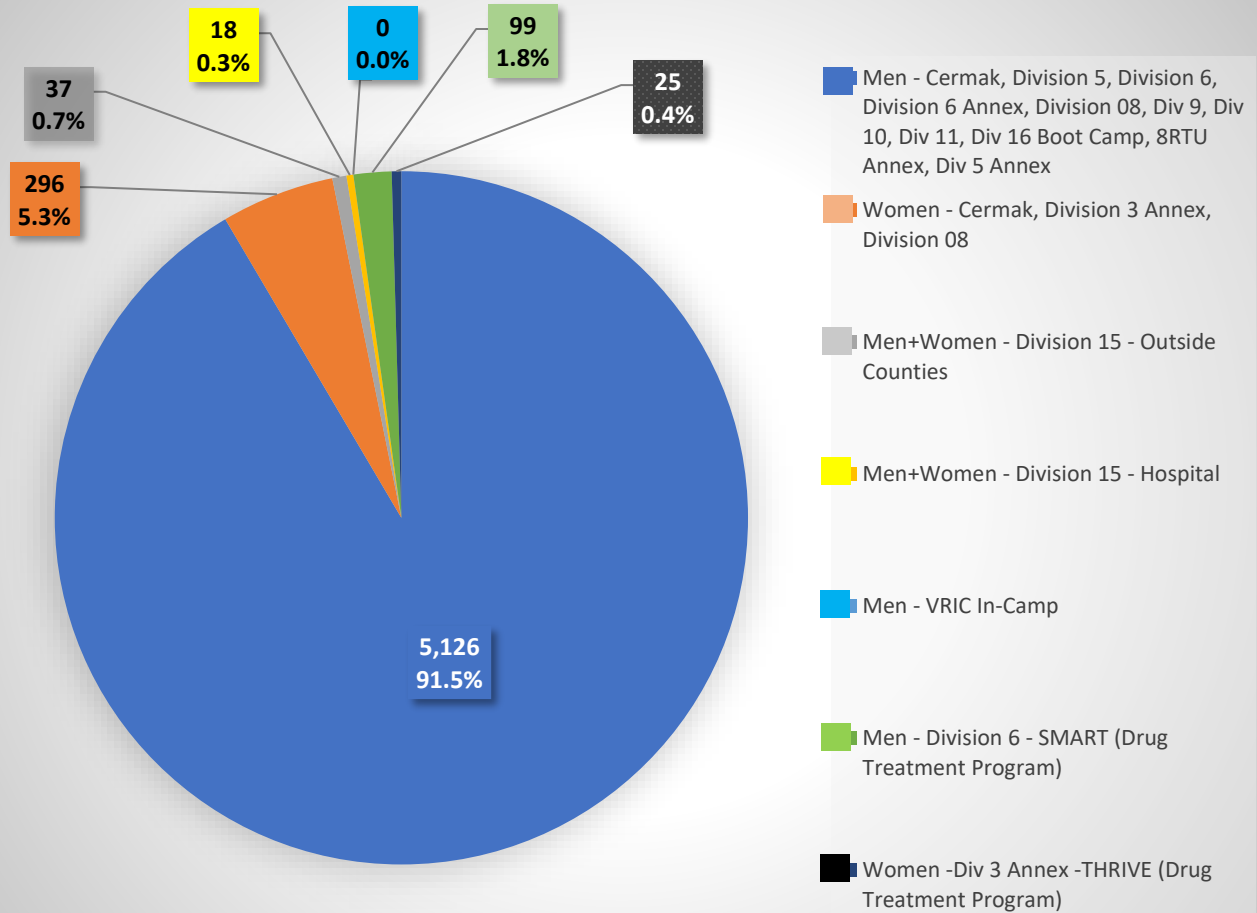

Sheriff's Daily Report

2/28/2023

Under the Custody of the Sheriff	
Total Male and Female	7,499
Jail Population	5,601
Community Corrections	1,898

Jail Population - Behind the Walls

Sheriff's Daily Report

2/28/2023

CCSO Population Demographics

In Confinement

Gender ID Distribution

Race Distribution

Age Distribution

Community Corrections

Gender ID Distribution

Race Distribution

Age Distribution