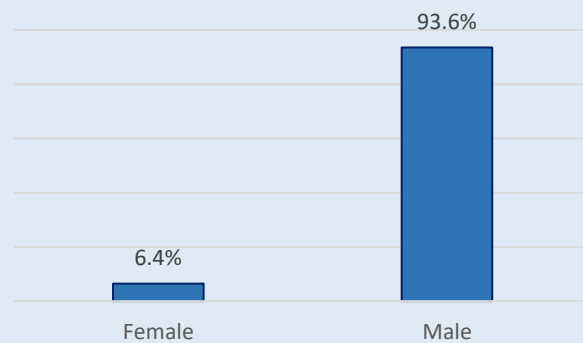

Sheriff's Daily Report

2/28/2023

Under the Custody of the Sheriff	
Total Male and Female	7,499
Jail Population	5,601
Community Corrections	1,898

Jail Population - Behind the Walls

Sheriff's Daily Report

2/28/2023

CCSO Population Demographics

In Confinement

Gender ID Distribution

Race Distribution

Age Distribution

Community Corrections

Gender ID Distribution

Race Distribution

Age Distribution