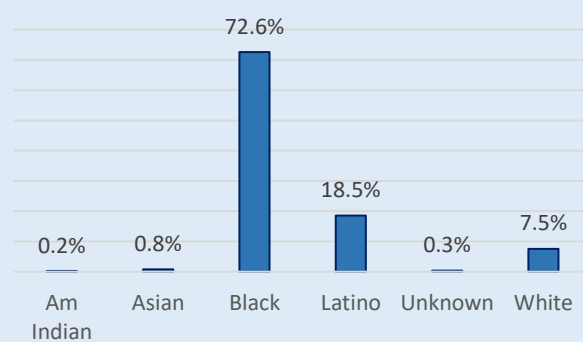

Sheriff's Daily Report

2/28/2023

Under the Custody of the Sheriff	
Total Male and Female	7,499
Jail Population	5,601
Community Corrections	1,898

Jail Population - Behind the Walls

Sheriff's Daily Report

2/28/2023

CCSO Population Demographics

In Confinement

Gender ID Distribution

Race Distribution

Age Distribution

Community Corrections

Gender ID Distribution

Race Distribution

Age Distribution