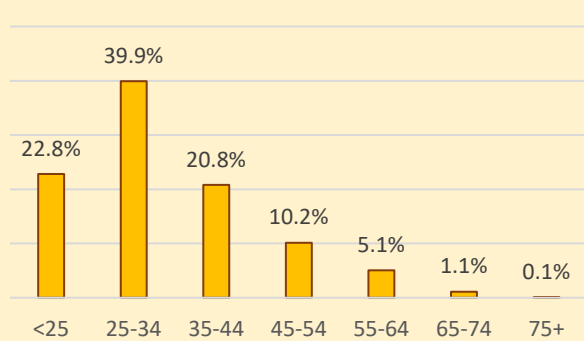

Sheriff's Daily Report

2/28/2023

Under the Custody of the Sheriff	
Total Male and Female	7,499
Jail Population	5,601
Community Corrections	1,898

Jail Population - Behind the Walls

Sheriff's Daily Report

2/28/2023

CCSO Population Demographics

In Confinement

Gender ID Distribution

Race Distribution

Age Distribution

Community Corrections

Gender ID Distribution

Race Distribution

Age Distribution