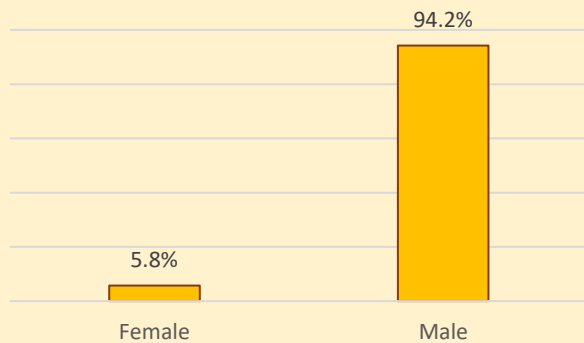

Sheriff's Daily Report

2/28/2023

Under the Custody of the Sheriff	
Total Male and Female	7,499
Jail Population	5,601
Community Corrections	1,898

Jail Population - Behind the Walls

Sheriff's Daily Report

2/28/2023

CCSO Population Demographics

In Confinement

Gender ID Distribution

Race Distribution

Age Distribution

Community Corrections

Gender ID Distribution

Race Distribution

Age Distribution