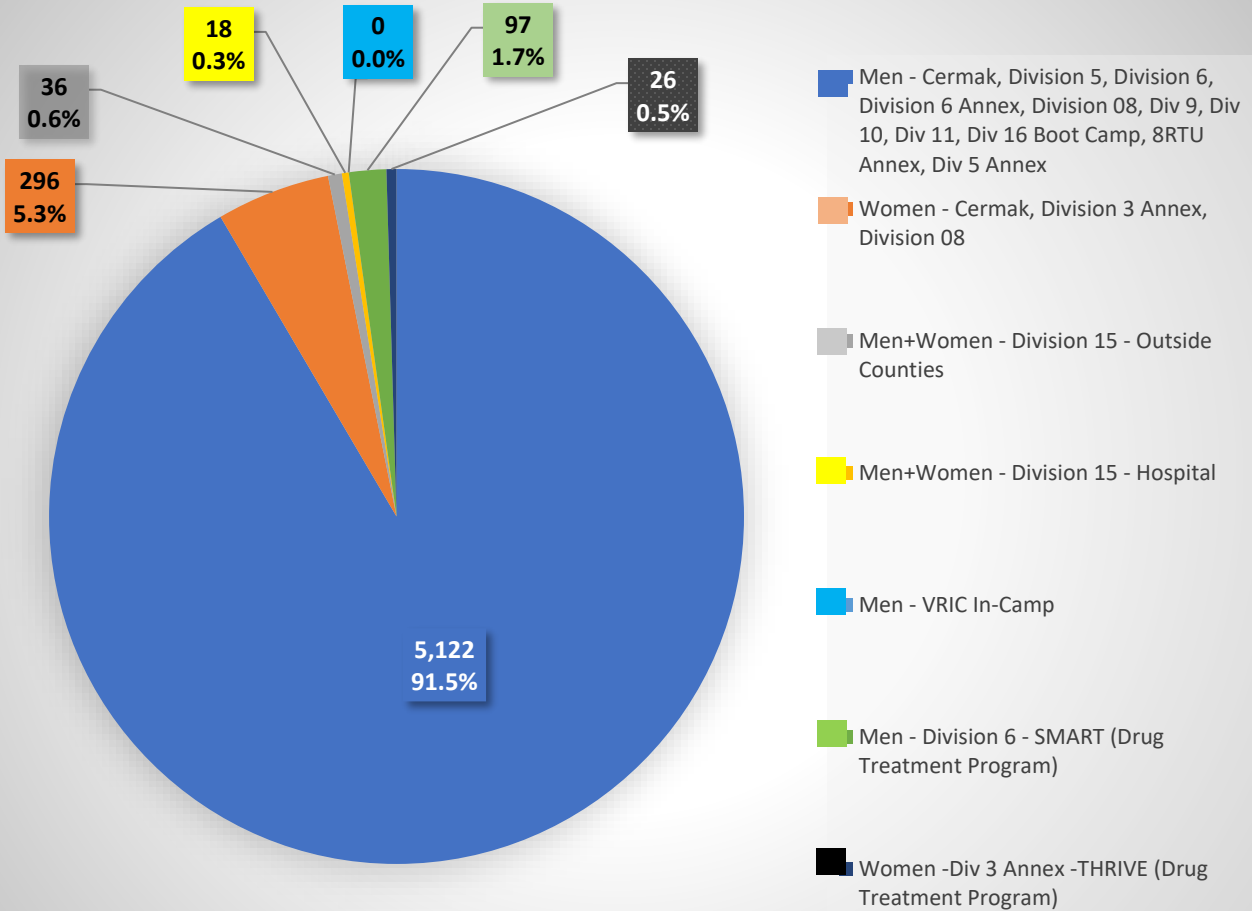

Sheriff's Daily Report

2/26/2023

Under the Custody of the Sheriff	
Total Male and Female	7,492
Jail Population	5,595
Community Corrections	1,897

Jail Population - Behind the Walls

Sheriff's Daily Report

2/26/2023

CCSO Population Demographics