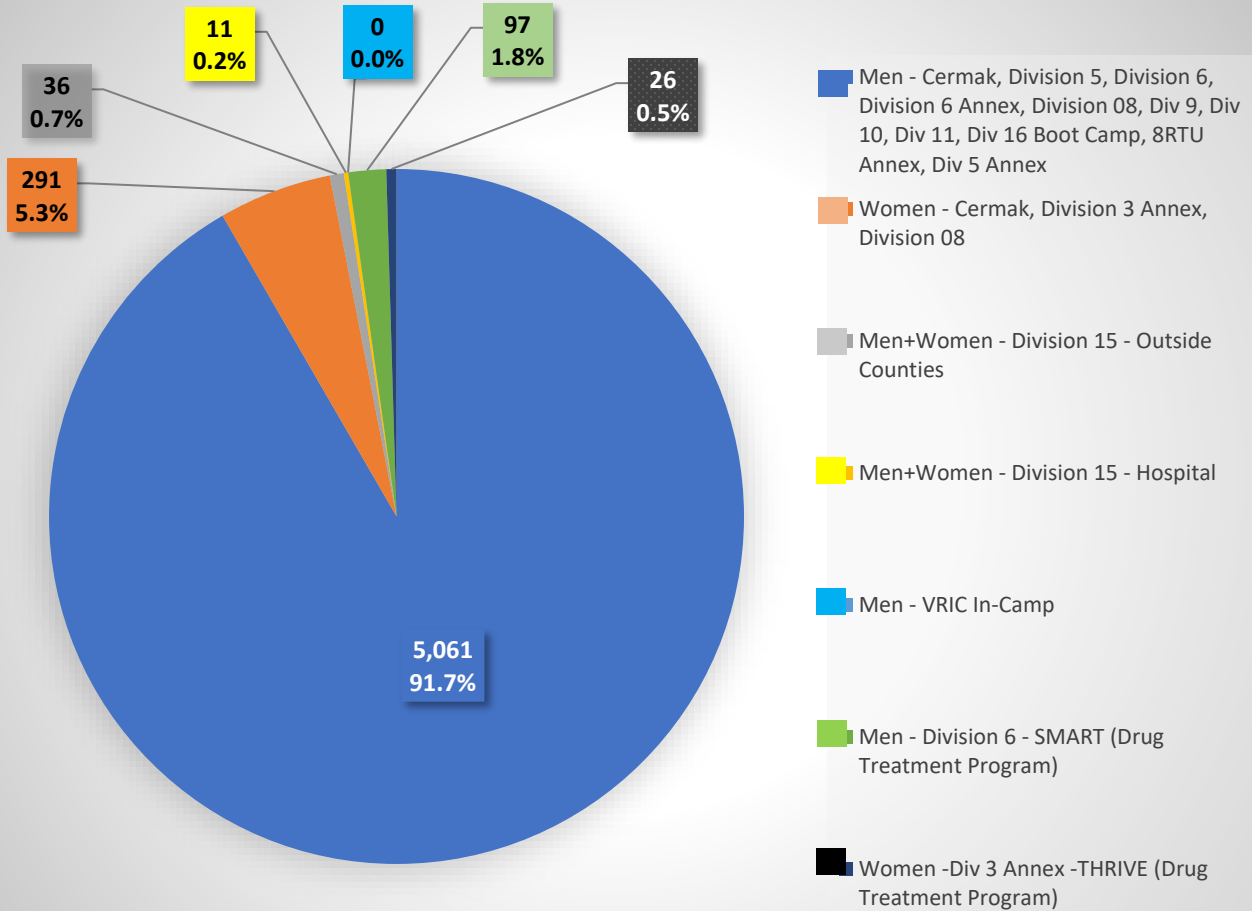

Sheriff's Daily Report

2/25/2023

Under the Custody of the Sheriff	
Total Male and Female	7,412
Jail Population	5,522
Community Corrections	1,890

Jail Population - Behind the Walls

Sheriff's Daily Report

2/25/2023

CCSO Population Demographics