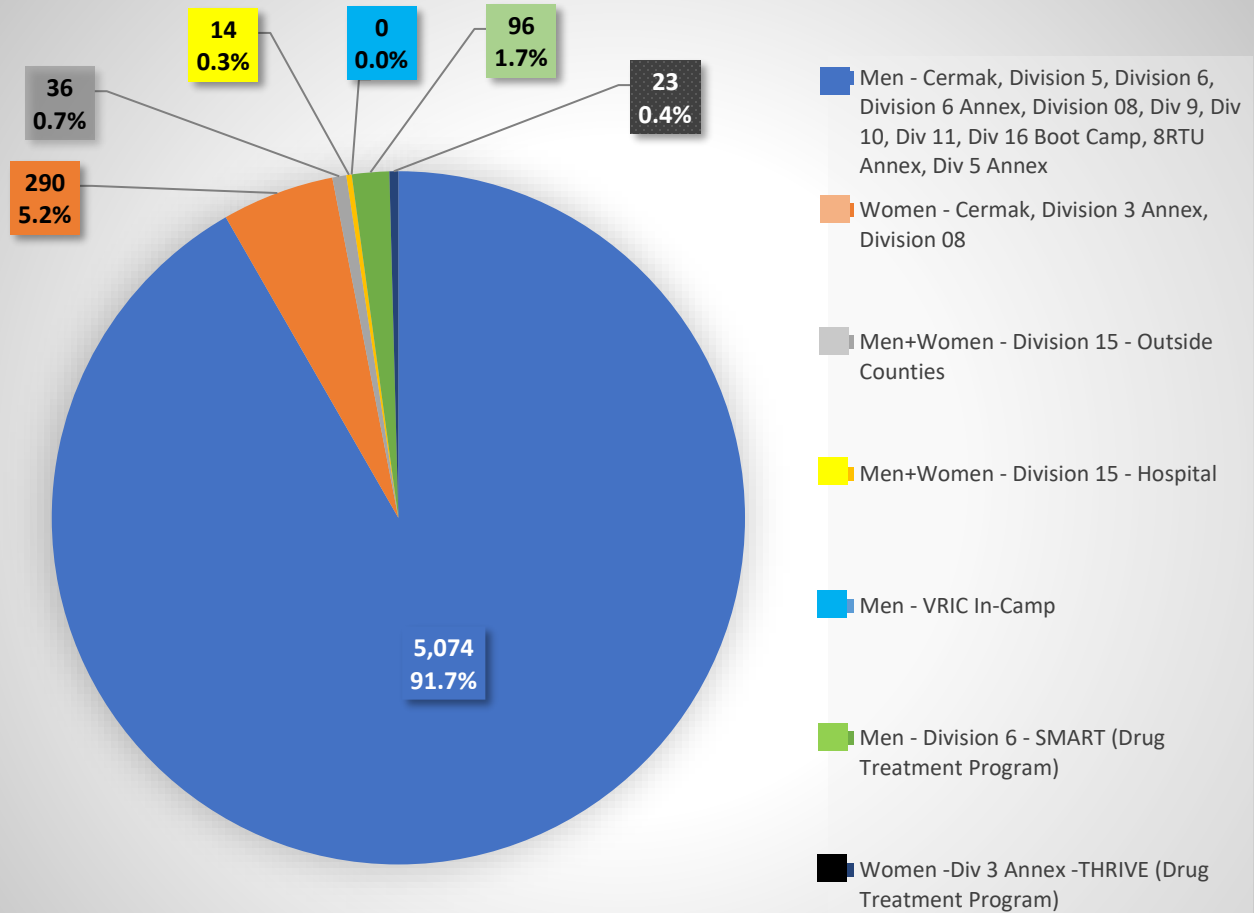

Sheriff's Daily Report

2/24/2023

Under the Custody of the Sheriff	
Total Male and Female	7,432
Jail Population	5,533
Community Corrections	1,899

Jail Population - Behind the Walls

Sheriff's Daily Report

2/24/2023

CCSO Population Demographics