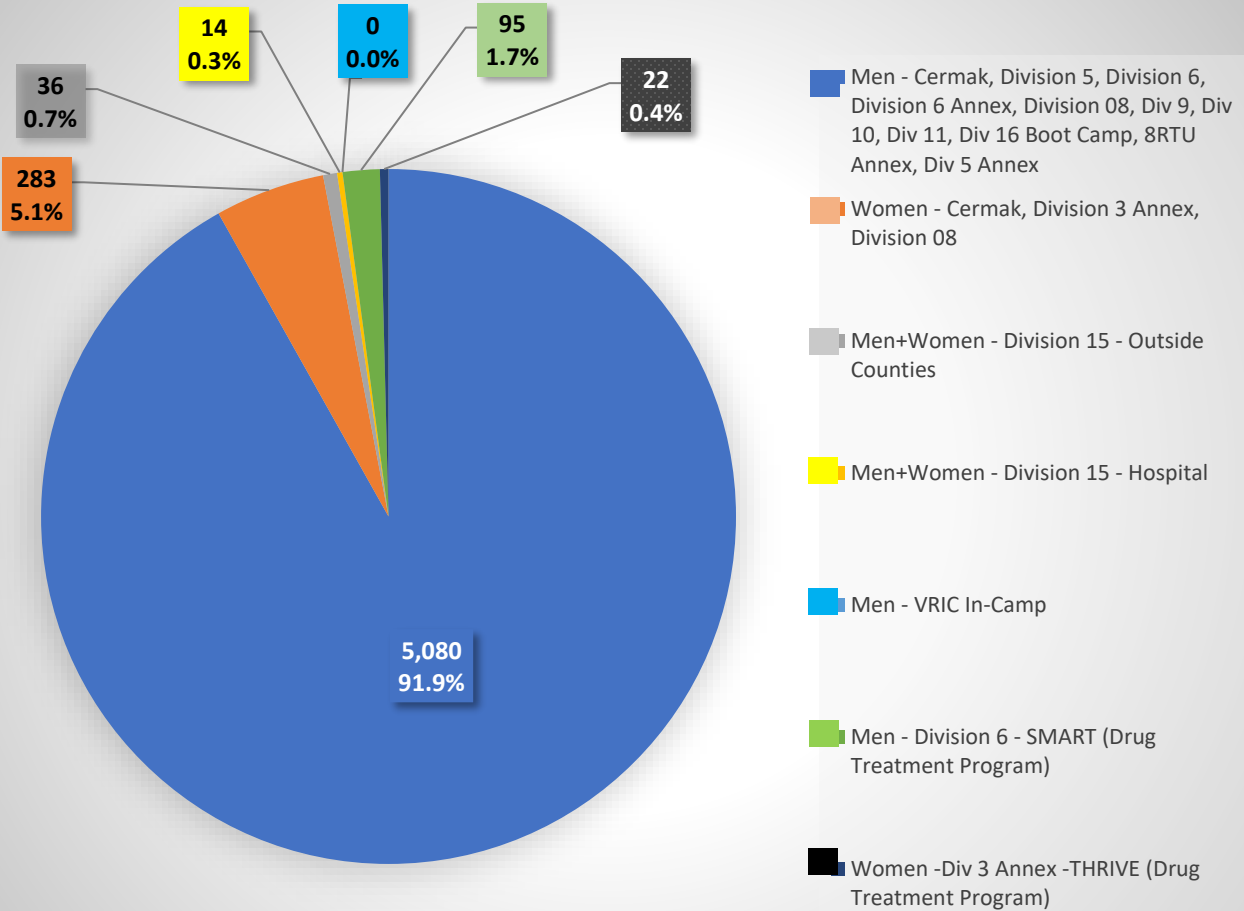

# Sheriff's Daily Report

## 2/23/2023

| Under the Custody of the Sheriff |       |
|----------------------------------|-------|
| Total Male and Female            | 7,426 |
| Jail Population                  | 5,530 |
| Community Corrections            | 1,896 |

### Jail Population - Behind the Walls