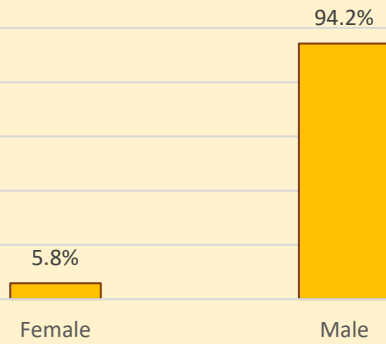

CCSO Population Demographics

In Confinement

Gender ID Distribution