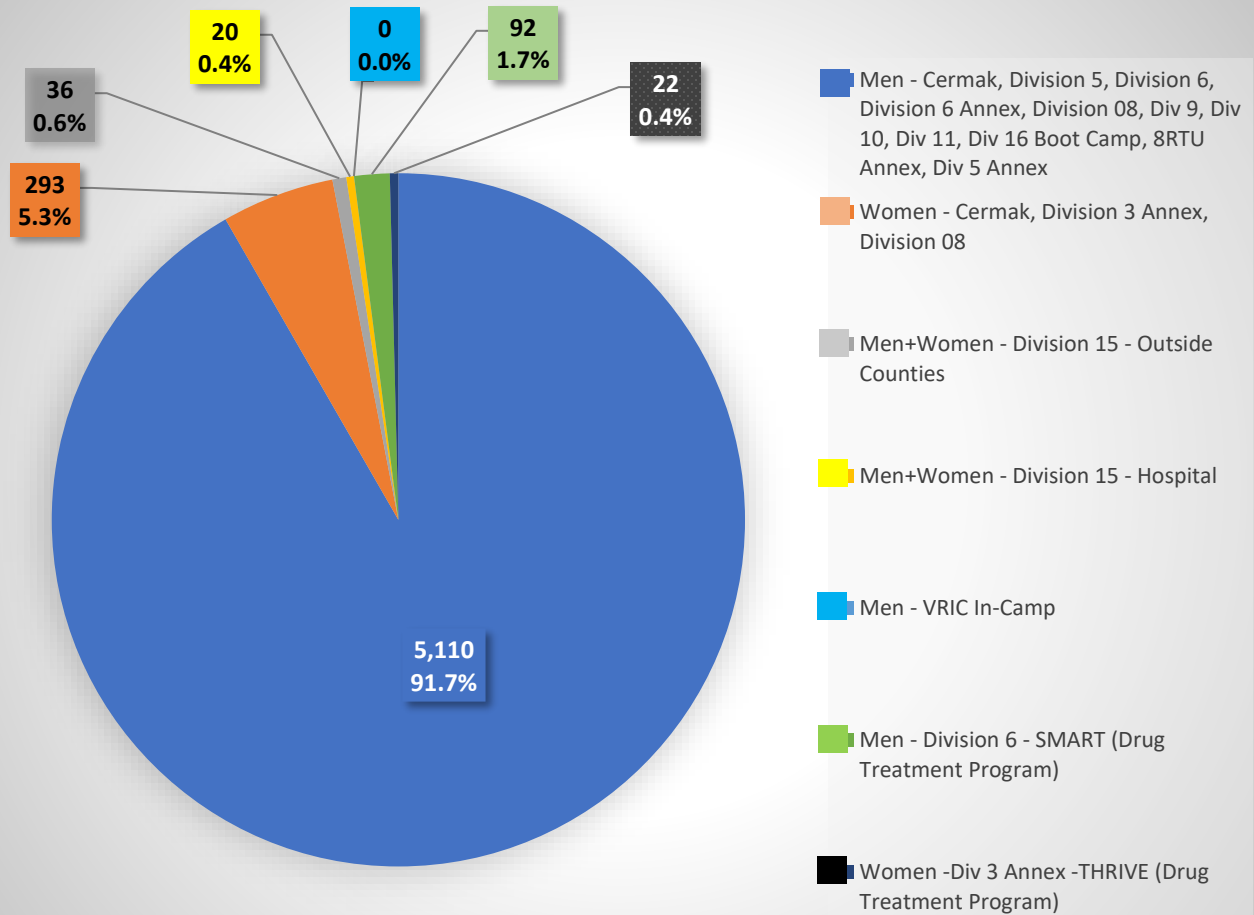

# Sheriff's Daily Report

2/22/2023

Under the Custody of the Sheriff	
Total Male and Female	7,480
Jail Population	5,573
Community Corrections	1,907

## Jail Population - Behind the Walls

### In Confinement

Gender ID Distribution

Race Distribution

Age Distribution