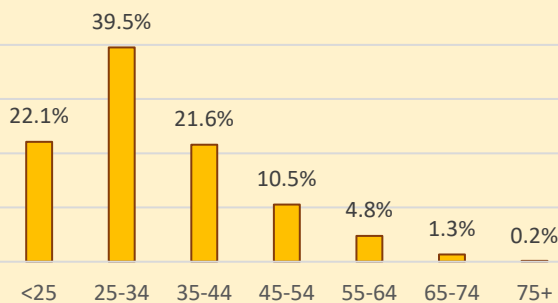

Sheriff's Daily Report

2/21/2023

Under the Custody of the Sheriff	
Total Male and Female	7,466
Jail Population	5,556
Community Corrections	1,910

Jail Population - Behind the Walls

Sheriff's Daily Report

2/21/2023

CCSO Population Demographics

In Confinement

Gender ID Distribution

Race Distribution

Age Distribution

Community Corrections

Gender ID Distribution

Race Distribution

Age Distribution