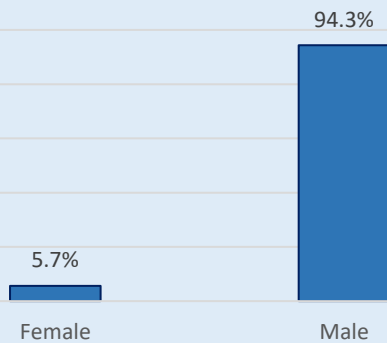

Sheriff's Daily Report

2/21/2023

Under the Custody of the Sheriff	
Total Male and Female	7,466
Jail Population	5,556
Community Corrections	1,910

Jail Population - Behind the Walls

Sheriff's Daily Report

2/21/2023

CCSO Population Demographics

In Confinement

Gender ID Distribution

Race Distribution

Age Distribution

Community Corrections

Gender ID Distribution

Race Distribution

Age Distribution