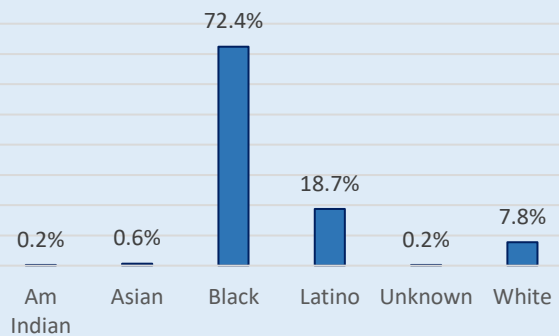

Sheriff's Daily Report

2/21/2023

Under the Custody of the Sheriff	
Total Male and Female	7,466
Jail Population	5,556
Community Corrections	1,910

Jail Population - Behind the Walls

Sheriff's Daily Report

2/21/2023

CCSO Population Demographics

In Confinement

Gender ID Distribution

Race Distribution

Age Distribution

Community Corrections

Gender ID Distribution

Race Distribution

Age Distribution