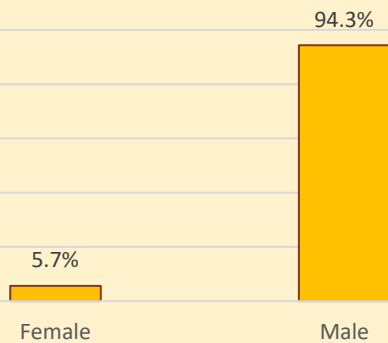

Sheriff's Daily Report

2/21/2023

Under the Custody of the Sheriff	
Total Male and Female	7,466
Jail Population	5,556
Community Corrections	1,910

Jail Population - Behind the Walls

Sheriff's Daily Report

2/21/2023

CCSO Population Demographics

In Confinement

Gender ID Distribution

Race Distribution

Age Distribution

Community Corrections

Gender ID Distribution

Race Distribution

Age Distribution