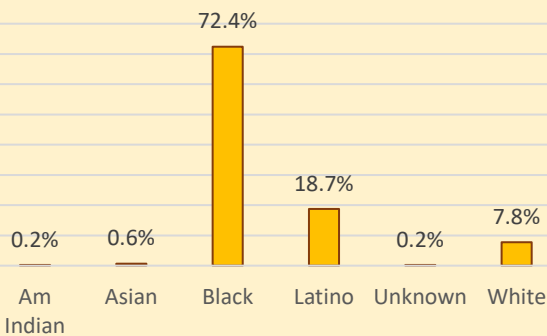

Sheriff's Daily Report

2/21/2023

Under the Custody of the Sheriff	
Total Male and Female	7,466
Jail Population	5,556
Community Corrections	1,910

Jail Population - Behind the Walls

Sheriff's Daily Report

2/21/2023

CCSO Population Demographics

In Confinement

Gender ID Distribution

Race Distribution

Age Distribution

Community Corrections

Gender ID Distribution

Race Distribution

Age Distribution