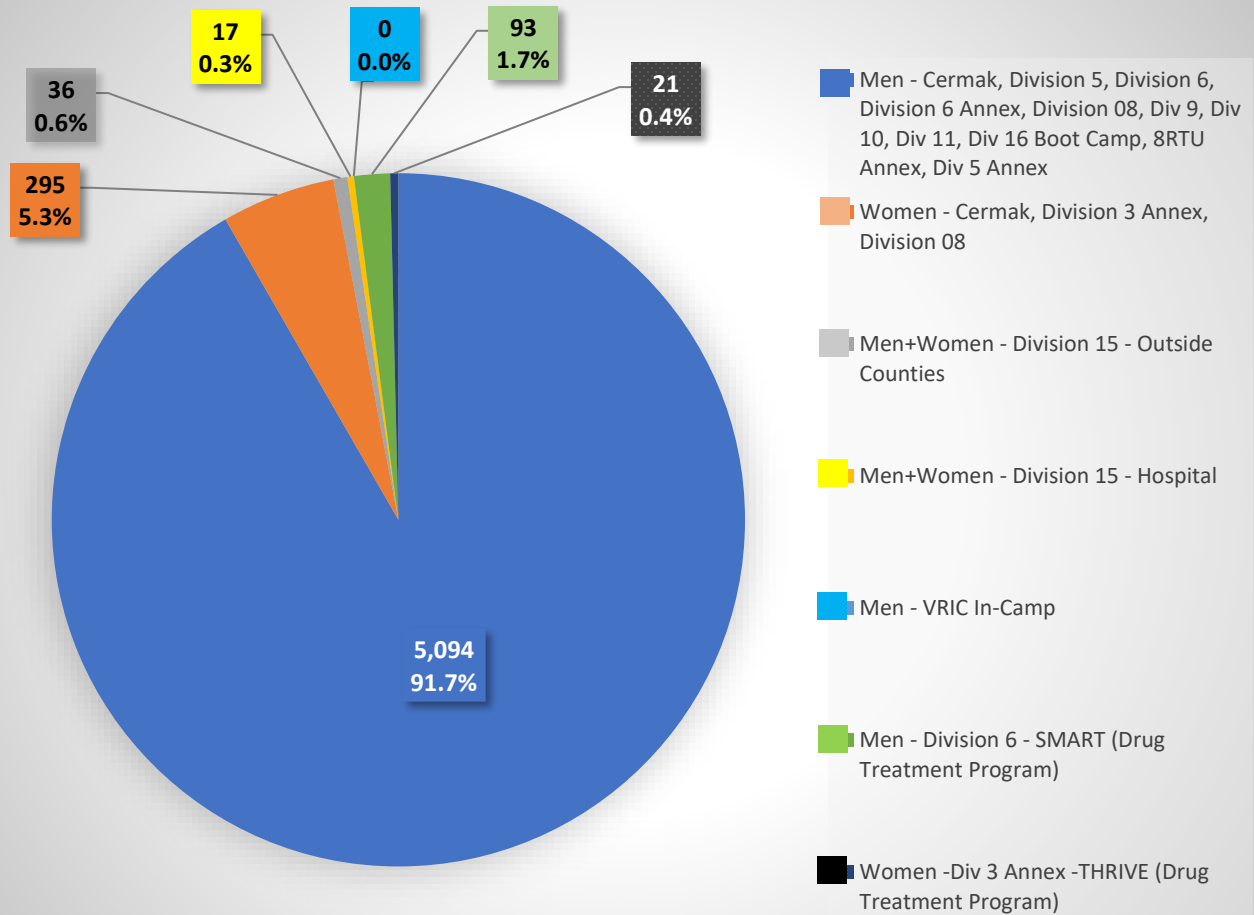

Sheriff's Daily Report

2/21/2023

Under the Custody of the Sheriff	
Total Male and Female	7,466
Jail Population	5,556
Community Corrections	1,910

Jail Population - Behind the Walls

Sheriff's Daily Report

2/21/2023

CCSO Population Demographics

In Confinement

Gender ID Distribution

Race Distribution

Age Distribution

Community Corrections

Gender ID Distribution

Race Distribution

Age Distribution