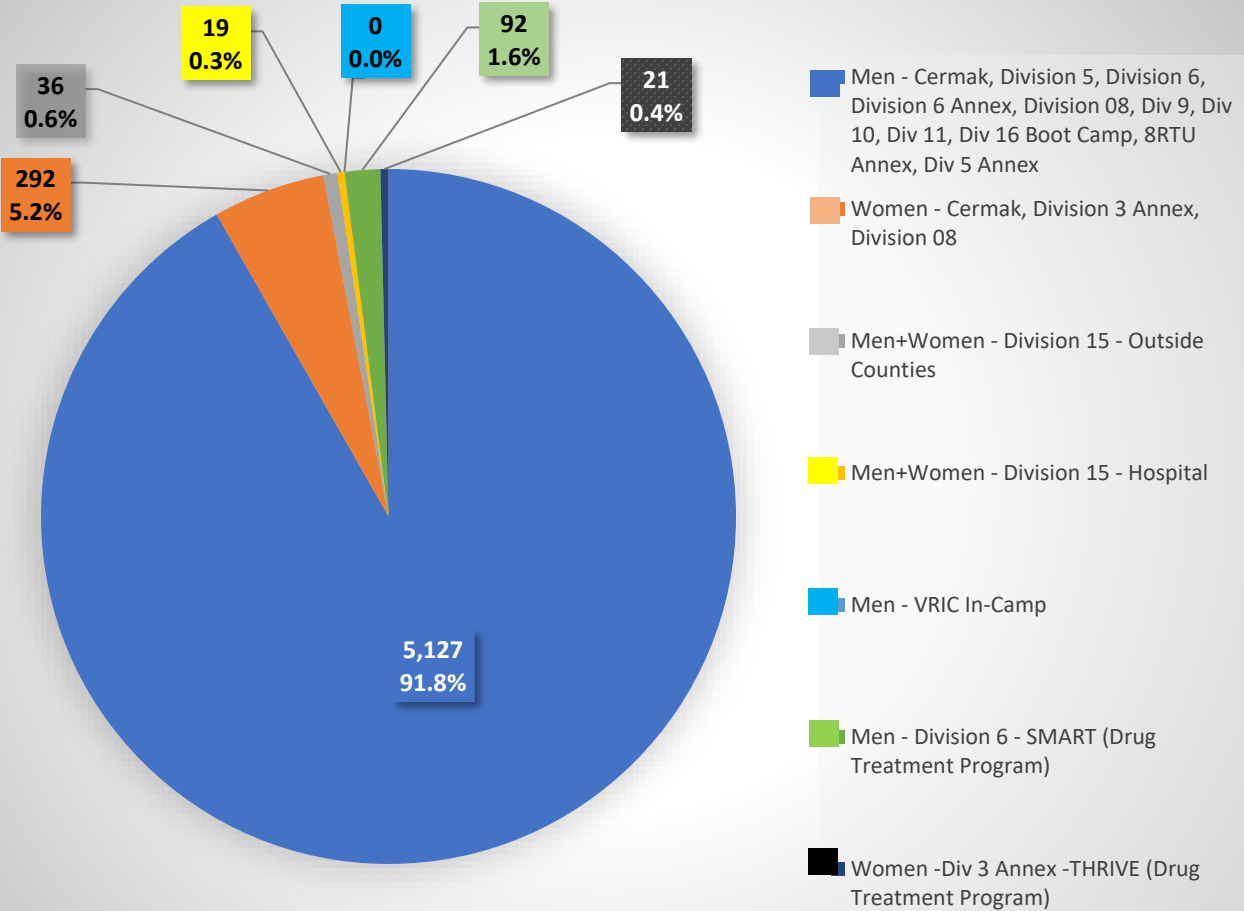

Sheriff's Daily Report

2/20/2023

Under the Custody of the Sheriff	
Total Male and Female	7,492
Jail Population	5,587
Community Corrections	1,905

Jail Population - Behind the Walls

Sheriff's Daily Report

2/20/2023

CCSO Population Demographics