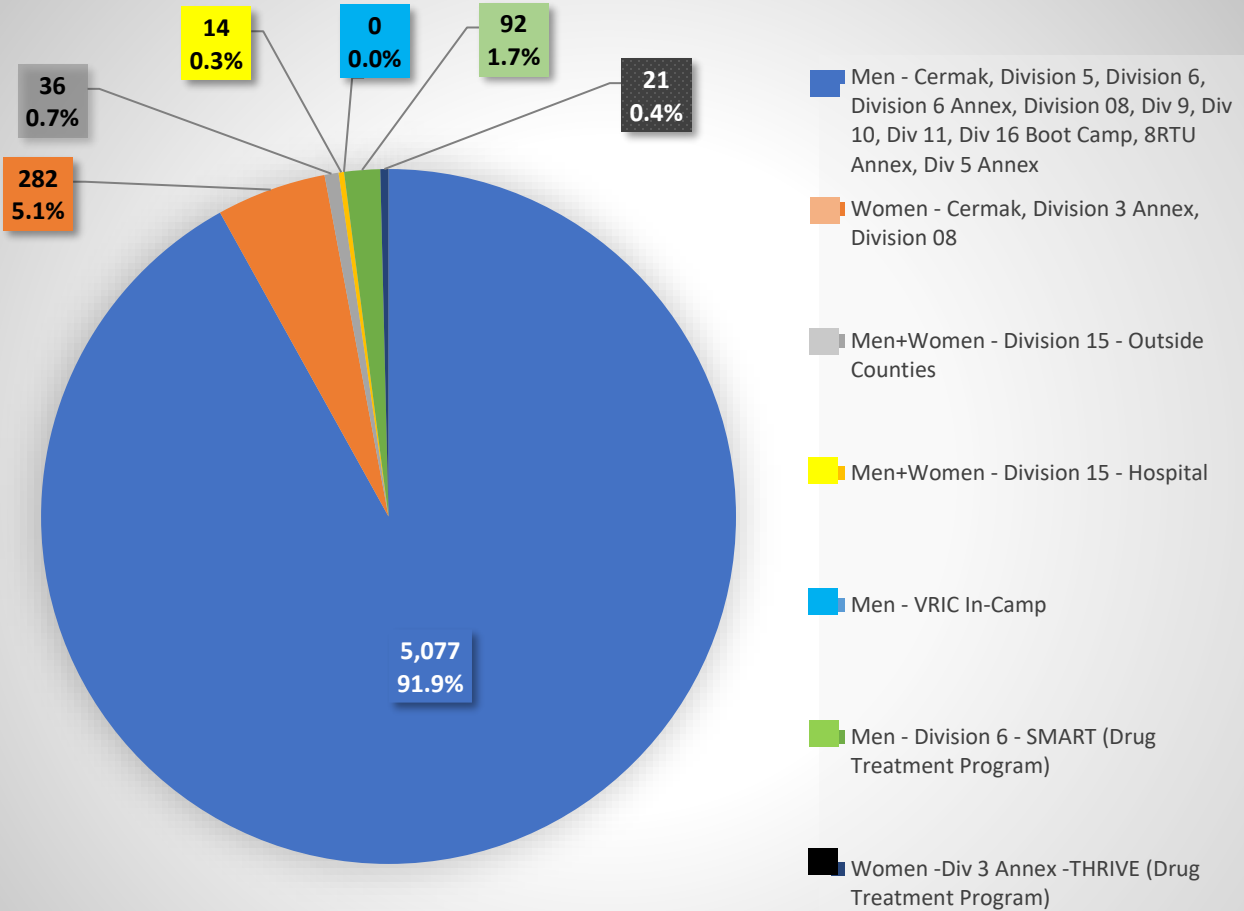

Sheriff's Daily Report

2/19/2023

Under the Custody of the Sheriff	
Total Male and Female	7,422
Jail Population	5,522
Community Corrections	1,900

Jail Population - Behind the Walls

Sheriff's Daily Report

2/19/2023

CCSO Population Demographics