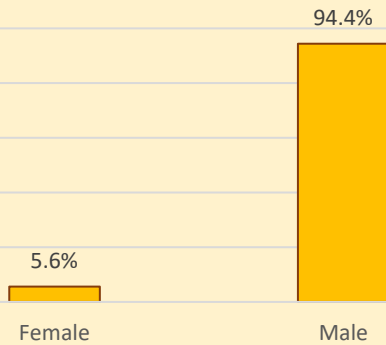

Sheriff's Daily Report

2/18/2023

Under the Custody of the Sheriff	
Total Male and Female	7,364
Jail Population	5,472
Community Corrections	1,892

Jail Population - Behind the Walls

Sheriff's Daily Report

2/18/2023

CCSO Population Demographics

In Confinement

Gender ID Distribution

Race Distribution

Age Distribution

Community Corrections

Gender ID Distribution

Race Distribution

Age Distribution