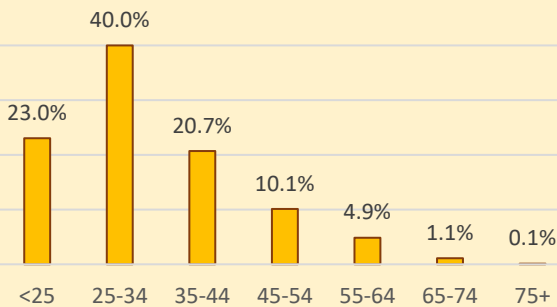

Sheriff's Daily Report

2/18/2023

Under the Custody of the Sheriff	
Total Male and Female	7,364
Jail Population	5,472
Community Corrections	1,892

Jail Population - Behind the Walls

Sheriff's Daily Report

2/18/2023

CCSO Population Demographics

In Confinement

Gender ID Distribution

Race Distribution

Age Distribution

Community Corrections

Gender ID Distribution

Race Distribution

Age Distribution