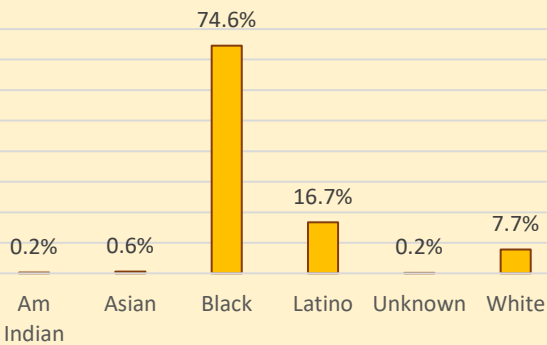

Sheriff's Daily Report

2/18/2023

Under the Custody of the Sheriff	
Total Male and Female	7,364
Jail Population	5,472
Community Corrections	1,892

Jail Population - Behind the Walls

Sheriff's Daily Report

2/18/2023

CCSO Population Demographics

In Confinement

Gender ID Distribution

Race Distribution

Age Distribution

Community Corrections

Gender ID Distribution

Race Distribution

Age Distribution