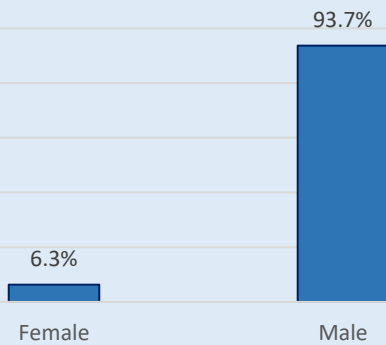

Sheriff's Daily Report

2/18/2023

Under the Custody of the Sheriff	
Total Male and Female	7,364
Jail Population	5,472
Community Corrections	1,892

Jail Population - Behind the Walls

Sheriff's Daily Report

2/18/2023

CCSO Population Demographics

In Confinement

Gender ID Distribution

Race Distribution

Age Distribution

Community Corrections

Gender ID Distribution

Race Distribution

Age Distribution