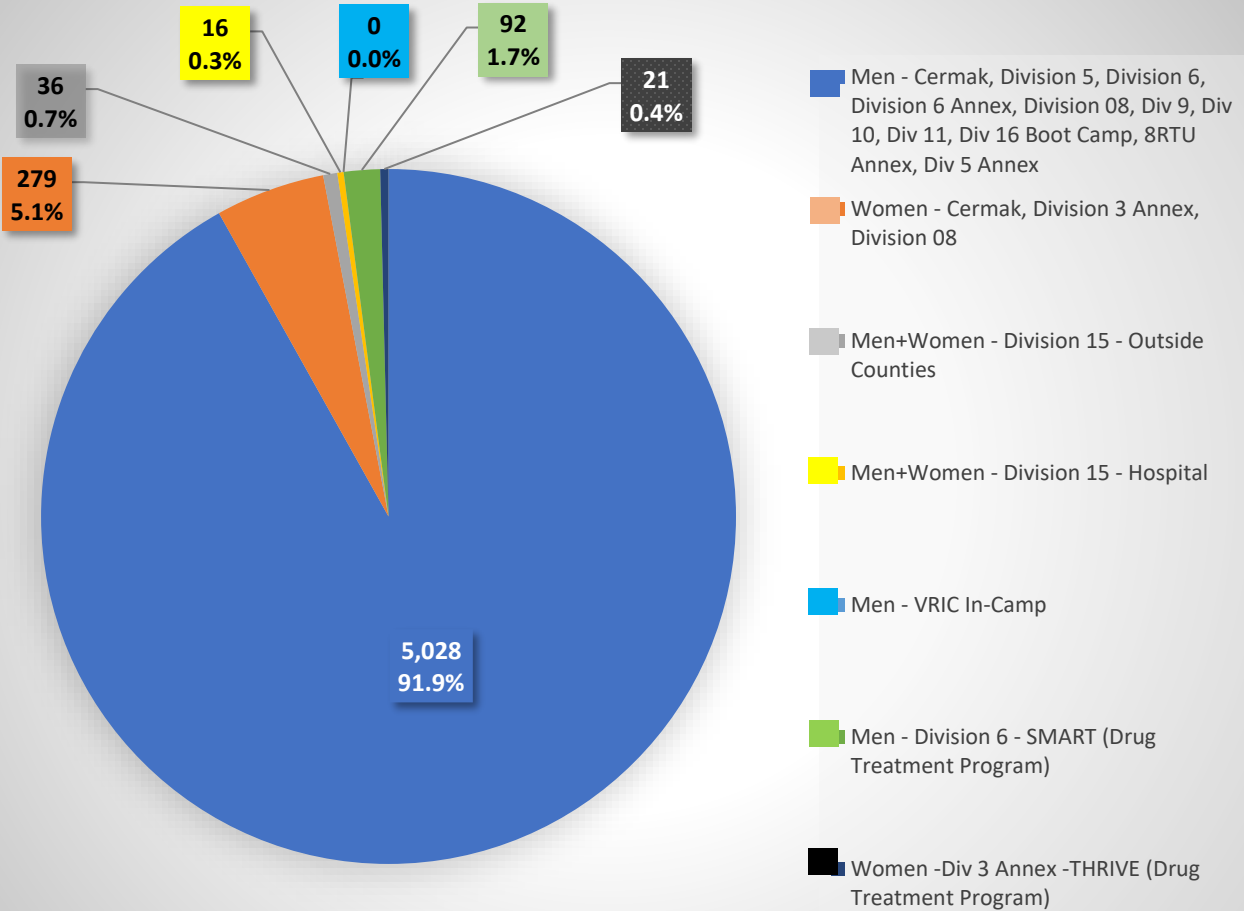

Sheriff's Daily Report

2/18/2023

Under the Custody of the Sheriff	
Total Male and Female	7,364
Jail Population	5,472
Community Corrections	1,892

Jail Population - Behind the Walls

Sheriff's Daily Report

2/18/2023

CCSO Population Demographics

In Confinement

Gender ID Distribution

Race Distribution

Age Distribution

Community Corrections

Gender ID Distribution

Race Distribution

Age Distribution