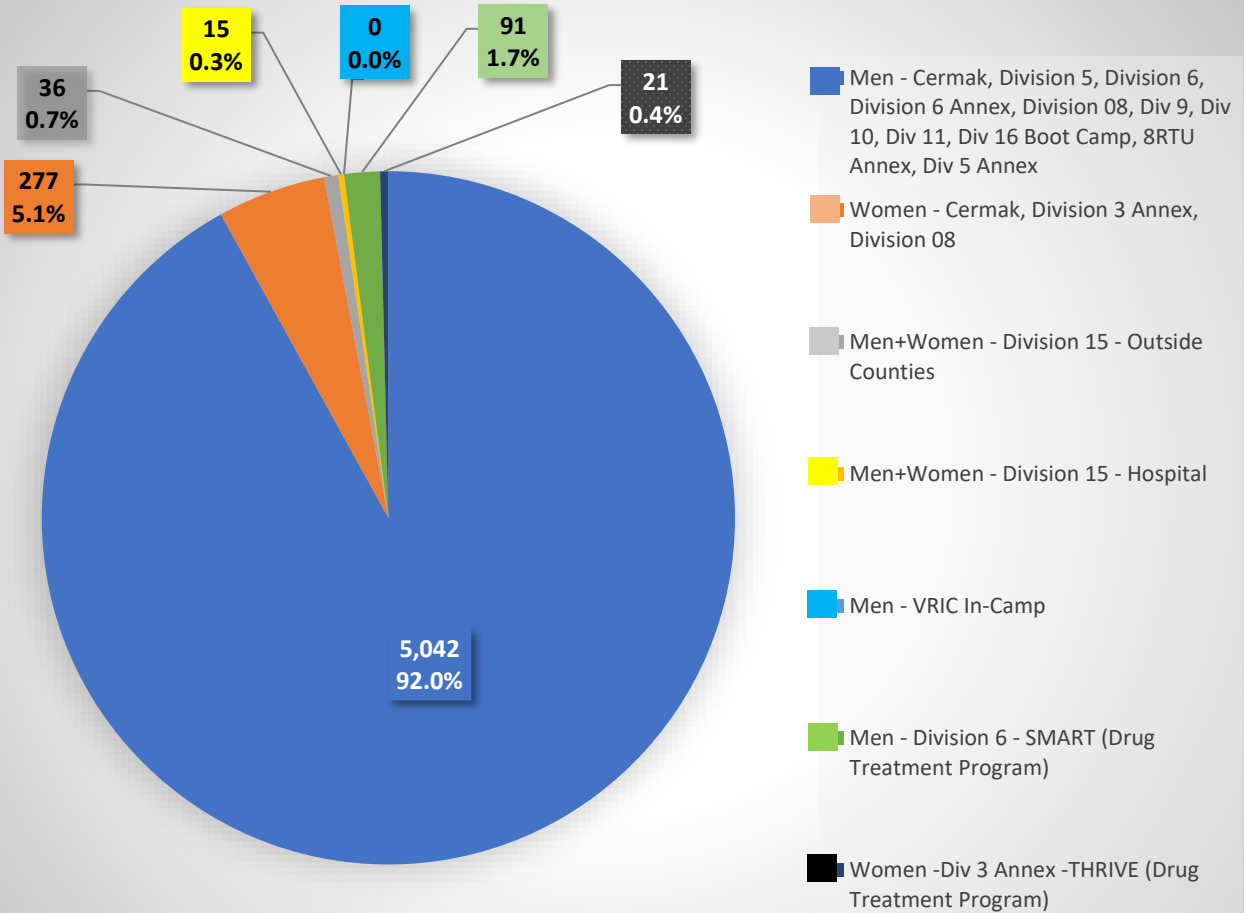

# Sheriff's Daily Report

## 2/17/2023

Under the Custody of the Sheriff	
Total Male and Female	7,376
Jail Population	5,482
Community Corrections	1,894

### Jail Population - Behind the Walls