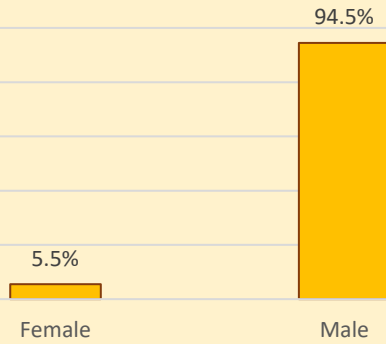

Sheriff's Daily Report

2/17/2023

CCSO Population Demographics

In Confinement

Gender ID Distribution