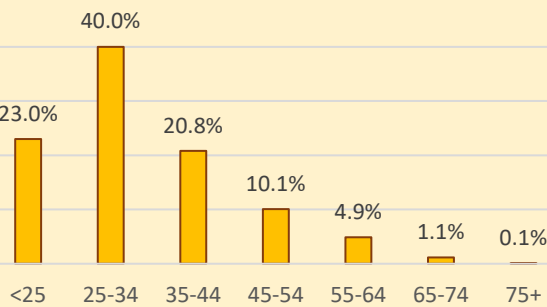

Sheriff's Daily Report

2/16/2023

Under the Custody of the Sheriff	
Total Male and Female	7,365
Jail Population	5,467
Community Corrections	1,898

Jail Population - Behind the Walls

Sheriff's Daily Report

2/16/2023

CCSO Population Demographics

In Confinement

Gender ID Distribution

Race Distribution

Age Distribution

Community Corrections

Gender ID Distribution

Race Distribution

Age Distribution