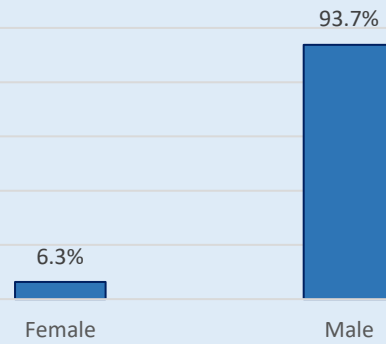

Sheriff's Daily Report

2/16/2023

Under the Custody of the Sheriff	
Total Male and Female	7,365
Jail Population	5,467
Community Corrections	1,898

Jail Population - Behind the Walls

Sheriff's Daily Report

2/16/2023

CCSO Population Demographics

In Confinement

Gender ID Distribution

Race Distribution

Age Distribution

Community Corrections

Gender ID Distribution

Race Distribution

Age Distribution