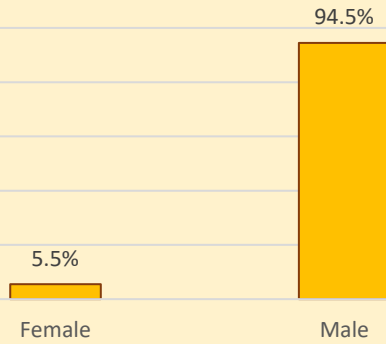

Sheriff's Daily Report

2/16/2023

Under the Custody of the Sheriff	
Total Male and Female	7,365
Jail Population	5,467
Community Corrections	1,898

Jail Population - Behind the Walls

Sheriff's Daily Report

2/16/2023

CCSO Population Demographics

In Confinement

Gender ID Distribution

Race Distribution

Age Distribution

Community Corrections

Gender ID Distribution

Race Distribution

Age Distribution