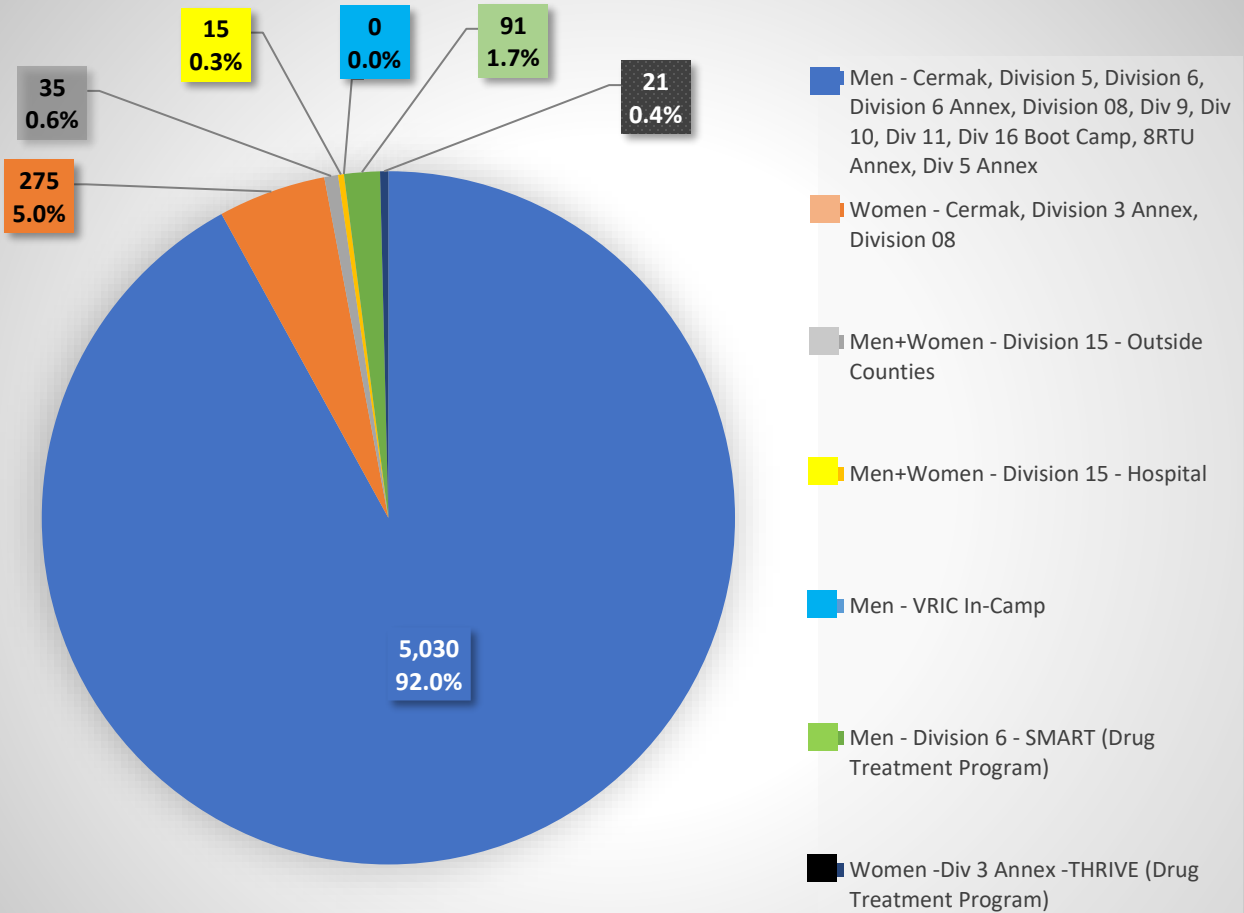

Sheriff's Daily Report

2/16/2023

Under the Custody of the Sheriff	
Total Male and Female	7,365
Jail Population	5,467
Community Corrections	1,898

Jail Population - Behind the Walls

Sheriff's Daily Report

2/16/2023

CCSO Population Demographics

In Confinement

Gender ID Distribution

Race Distribution

Age Distribution

Community Corrections

Gender ID Distribution

Race Distribution

Age Distribution