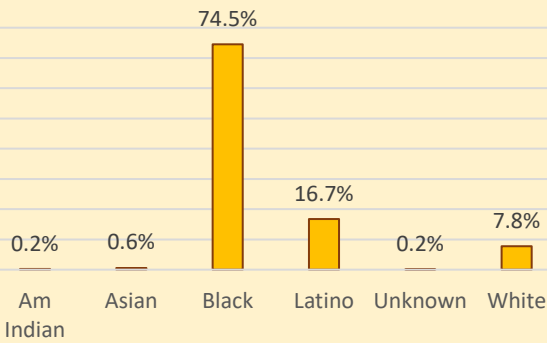

Sheriff's Daily Report

2/16/2023

Under the Custody of the Sheriff	
Total Male and Female	7,365
Jail Population	5,467
Community Corrections	1,898

Jail Population - Behind the Walls

Sheriff's Daily Report

2/16/2023

CCSO Population Demographics

In Confinement

Gender ID Distribution

Race Distribution

Age Distribution

Community Corrections

Gender ID Distribution

Race Distribution

Age Distribution