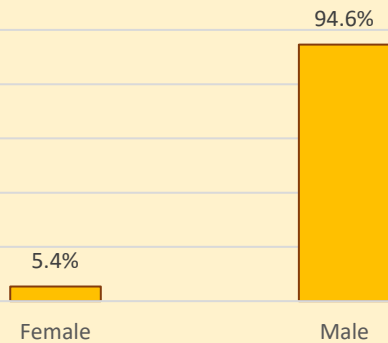

Sheriff's Daily Report

2/15/2023

CCSO Population Demographics

In Confinement

Gender ID Distribution