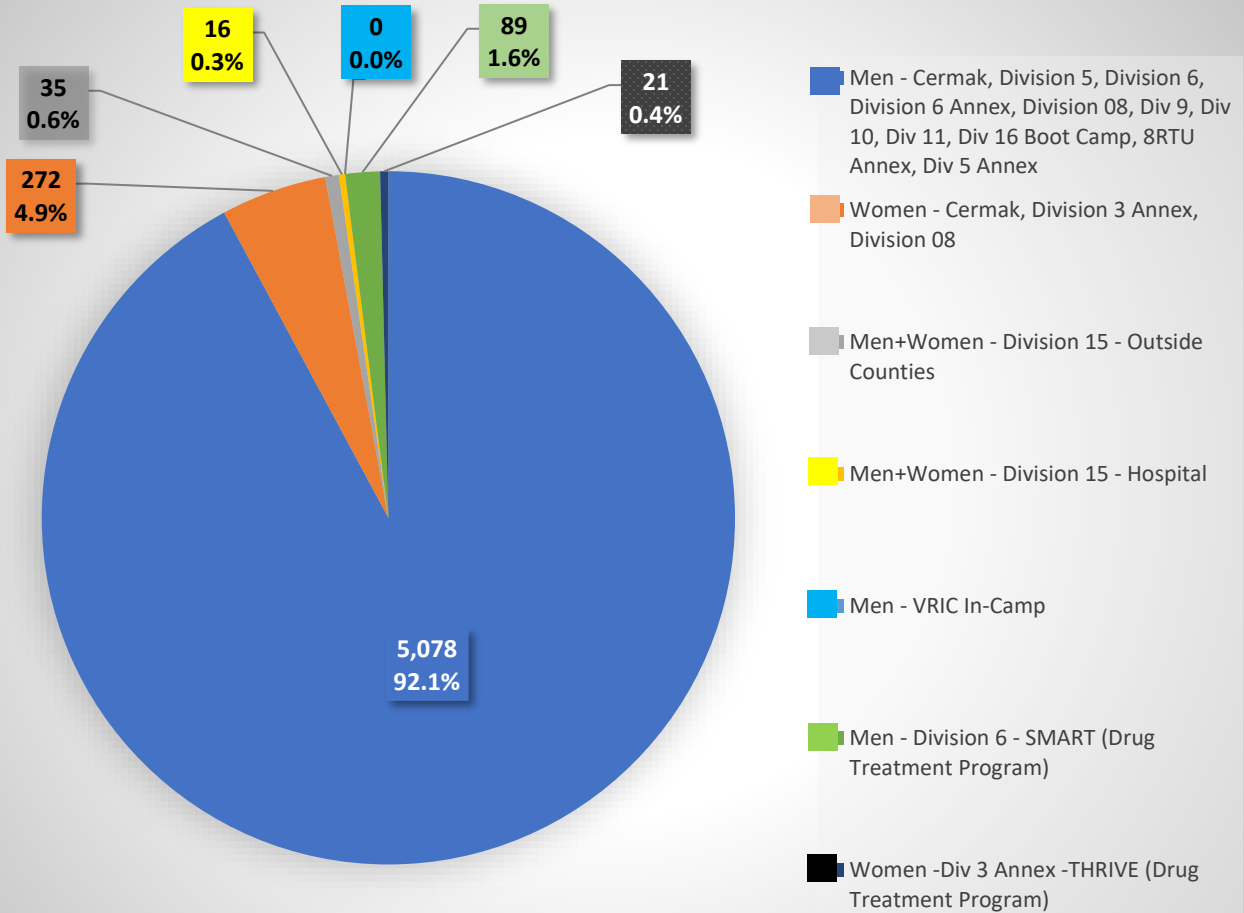

# Sheriff's Daily Report

## 2/15/2023

Under the Custody of the Sheriff	
Total Male and Female	<b>7,415</b>
Jail Population	5,511
Community Corrections	1,904

### Jail Population - Behind the Walls