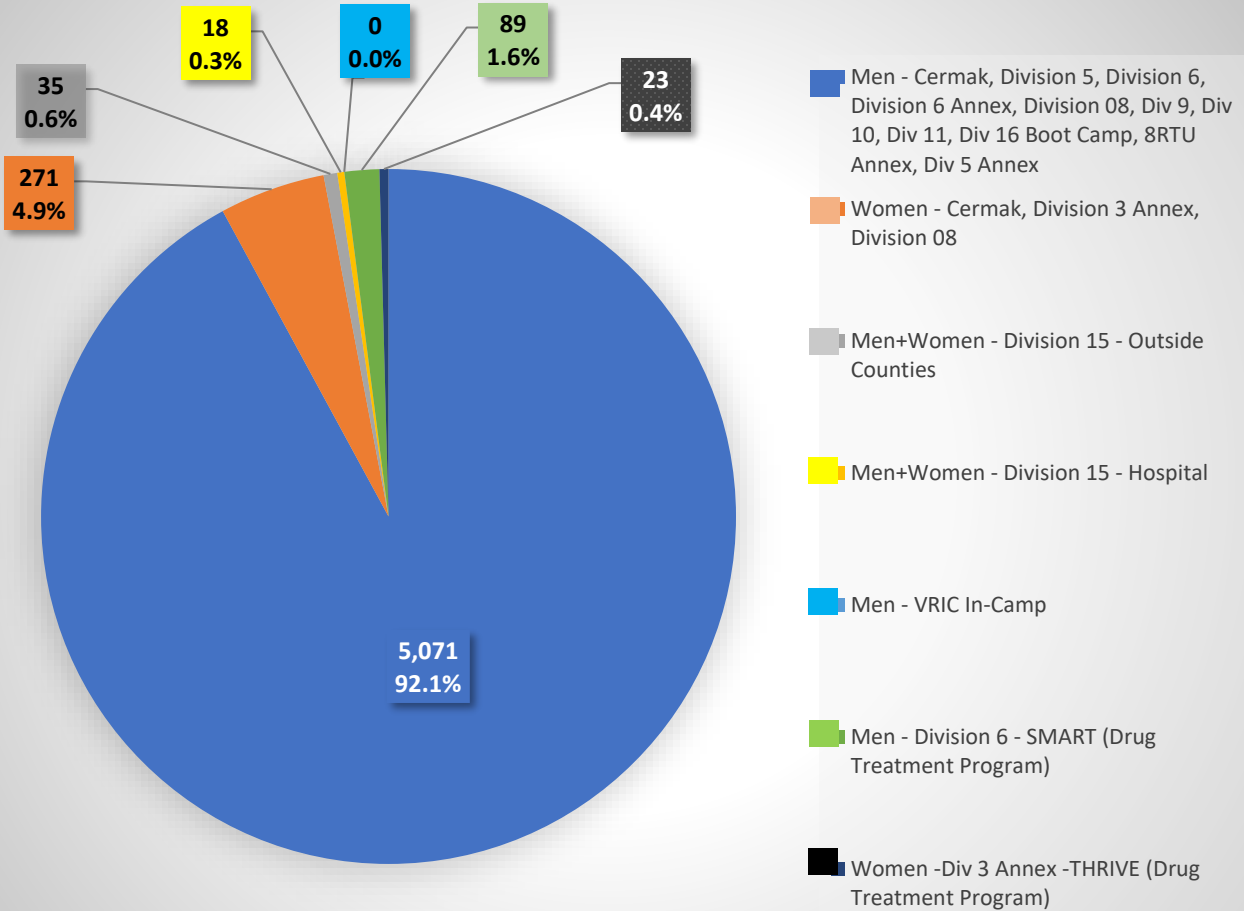

Sheriff's Daily Report

2/14/2023

Under the Custody of the Sheriff	
Total Male and Female	7,413
Jail Population	5,507
Community Corrections	1,906

Jail Population - Behind the Walls

Sheriff's Daily Report

2/14/2023

CCSO Population Demographics