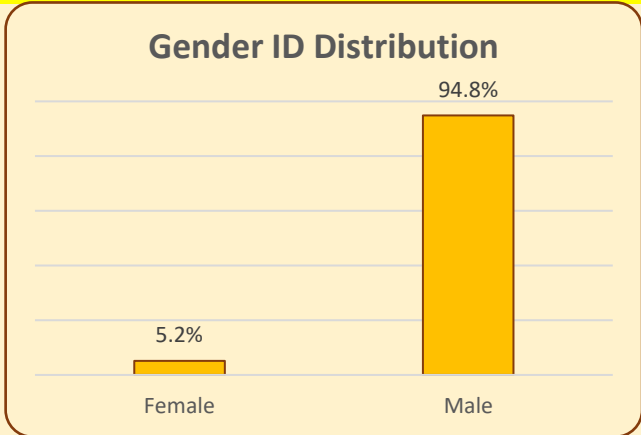

CCSO Population Demographics

In Confinement