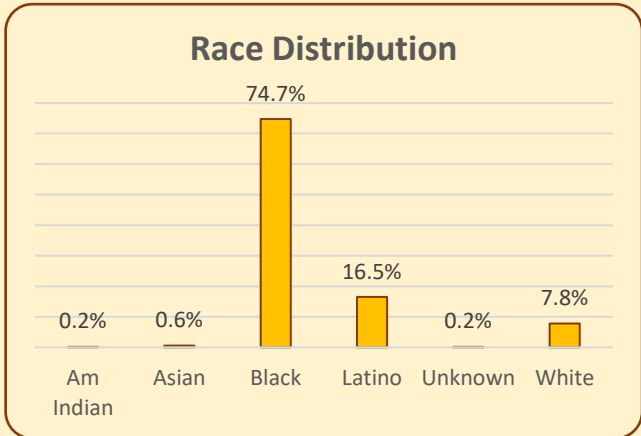

CCSO Population Demographics

In Confinement