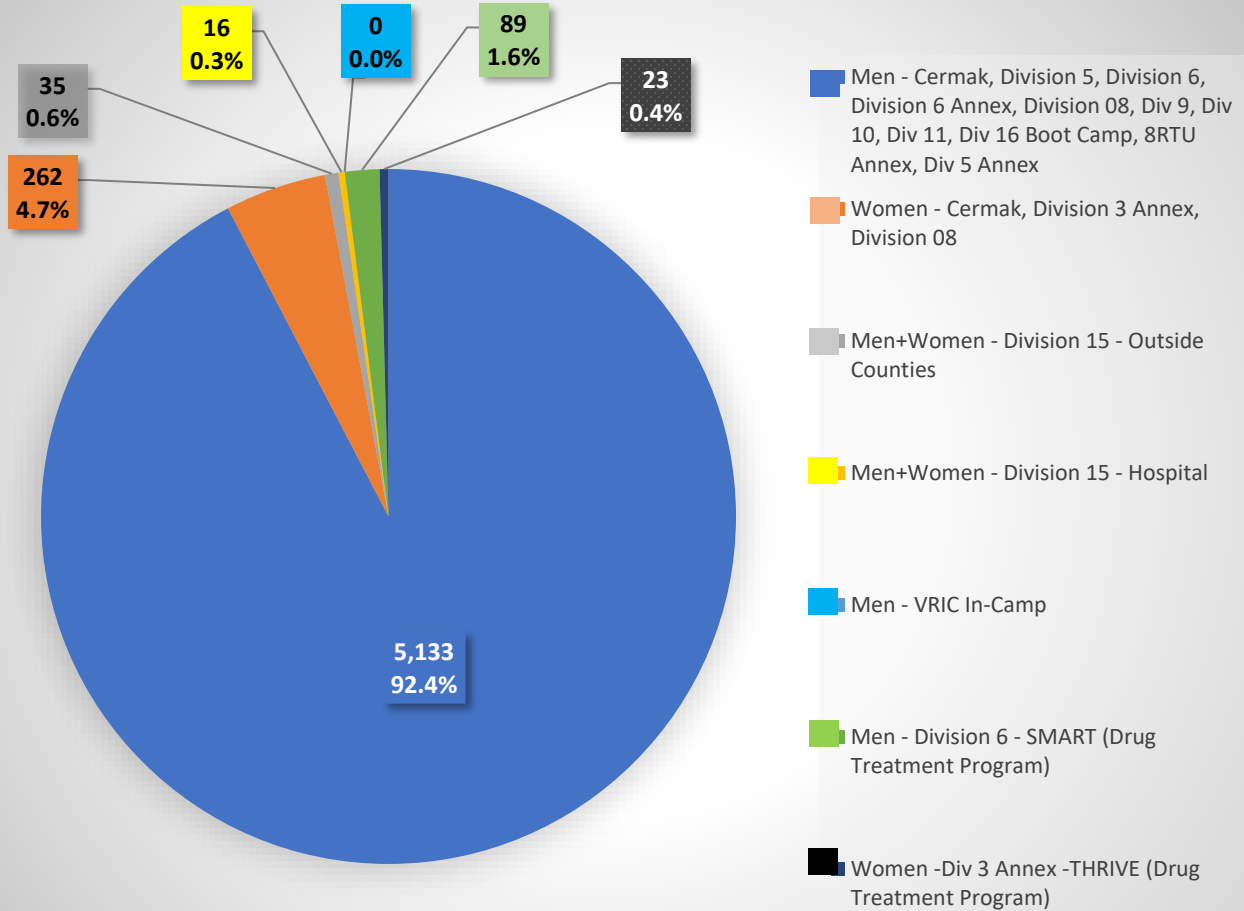

Sheriff's Daily Report

2/13/2023

Under the Custody of the Sheriff	
Total Male and Female	7,464
Jail Population	5,558
Community Corrections	1,906

Jail Population - Behind the Walls

Sheriff's Daily Report

2/13/2023

CCSO Population Demographics

In Confinement

Community Corrections