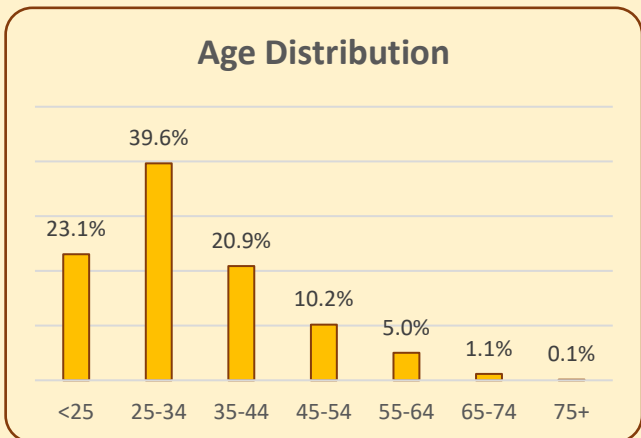

CCSO Population Demographics

In Confinement