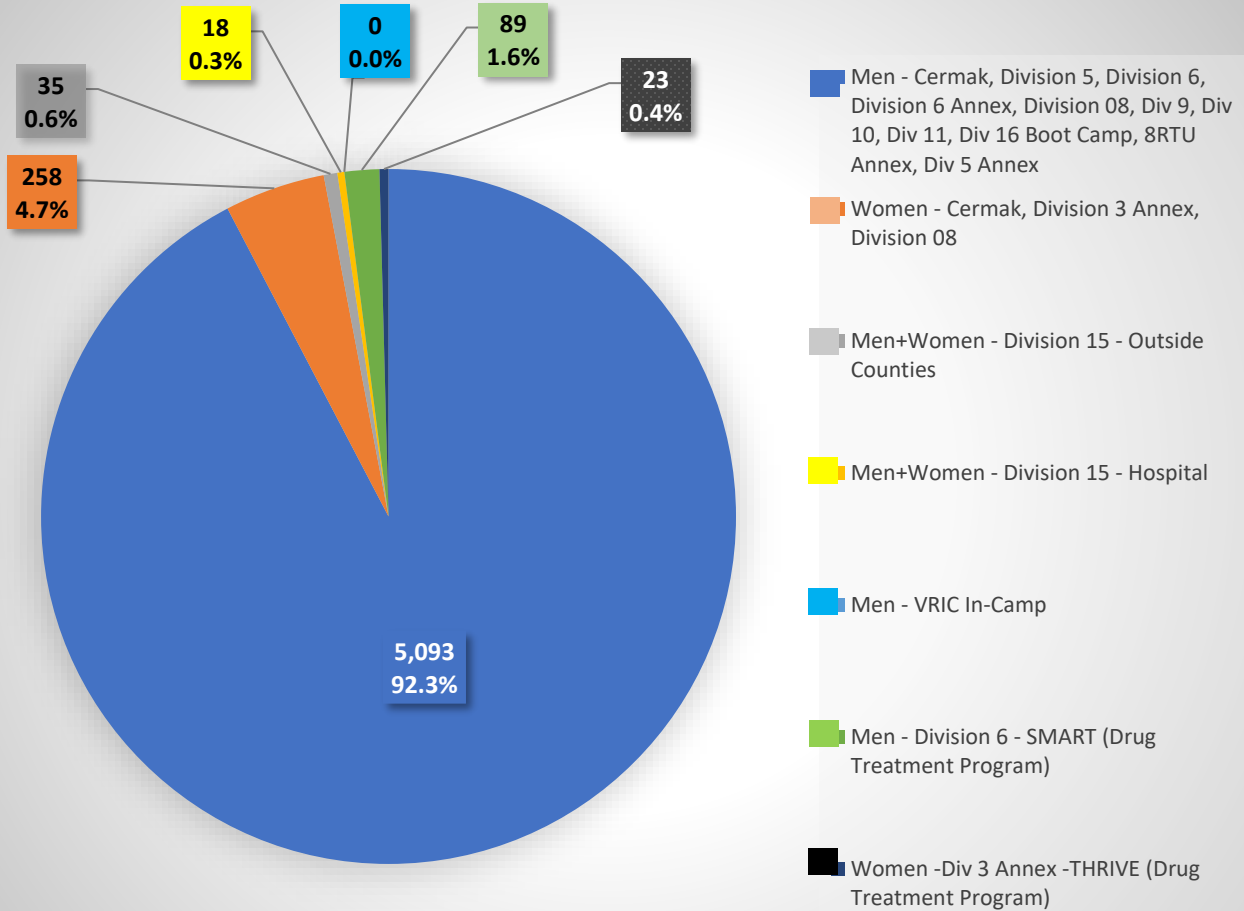

Sheriff's Daily Report

2/12/2023

Under the Custody of the Sheriff	
Total Male and Female	7,419
Jail Population	5,516
Community Corrections	1,903

Jail Population - Behind the Walls

Sheriff's Daily Report

2/12/2023

CCSO Population Demographics