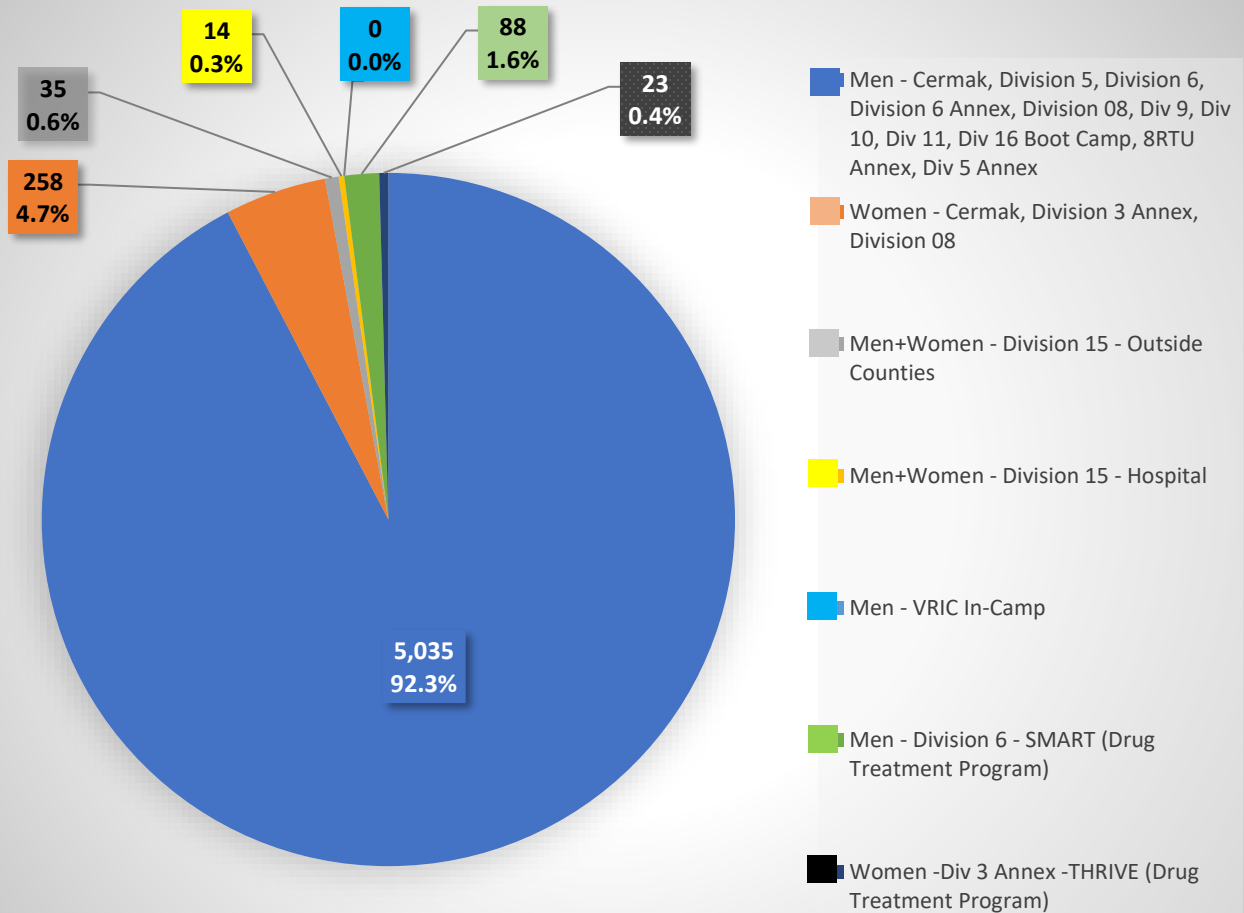

Sheriff's Daily Report

2/10/2023

Under the Custody of the Sheriff	
Total Male and Female	7,355
Jail Population	5,453
Community Corrections	1,902

Jail Population - Behind the Walls

Sheriff's Daily Report

2/10/2023

CCSO Population Demographics