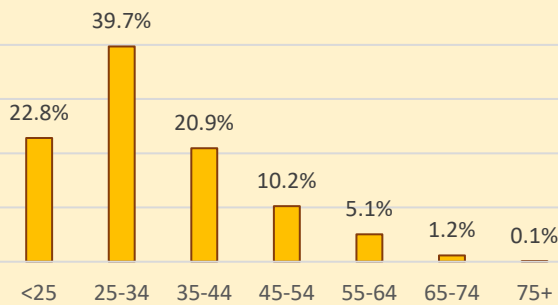

Sheriff's Daily Report

2/9/2023

Under the Custody of the Sheriff	
Total Male and Female	7,359
Jail Population	5,453
Community Corrections	1,906

Jail Population - Behind the Walls

Sheriff's Daily Report

2/9/2023

CCSO Population Demographics

In Confinement

Gender ID Distribution

Race Distribution

Age Distribution

Community Corrections

Gender ID Distribution

Race Distribution

Age Distribution