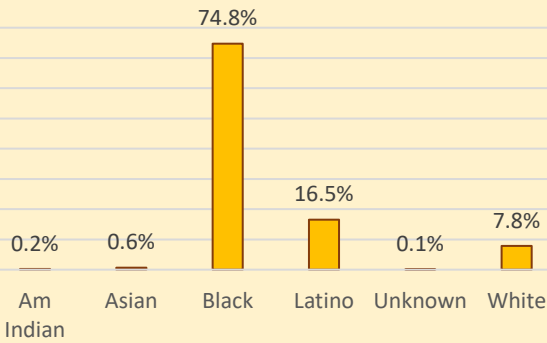

Sheriff's Daily Report

2/9/2023

Under the Custody of the Sheriff	
Total Male and Female	7,359
Jail Population	5,453
Community Corrections	1,906

Jail Population - Behind the Walls

Sheriff's Daily Report

2/9/2023

CCSO Population Demographics

In Confinement

Gender ID Distribution

Race Distribution

Age Distribution

Community Corrections

Gender ID Distribution

Race Distribution

Age Distribution