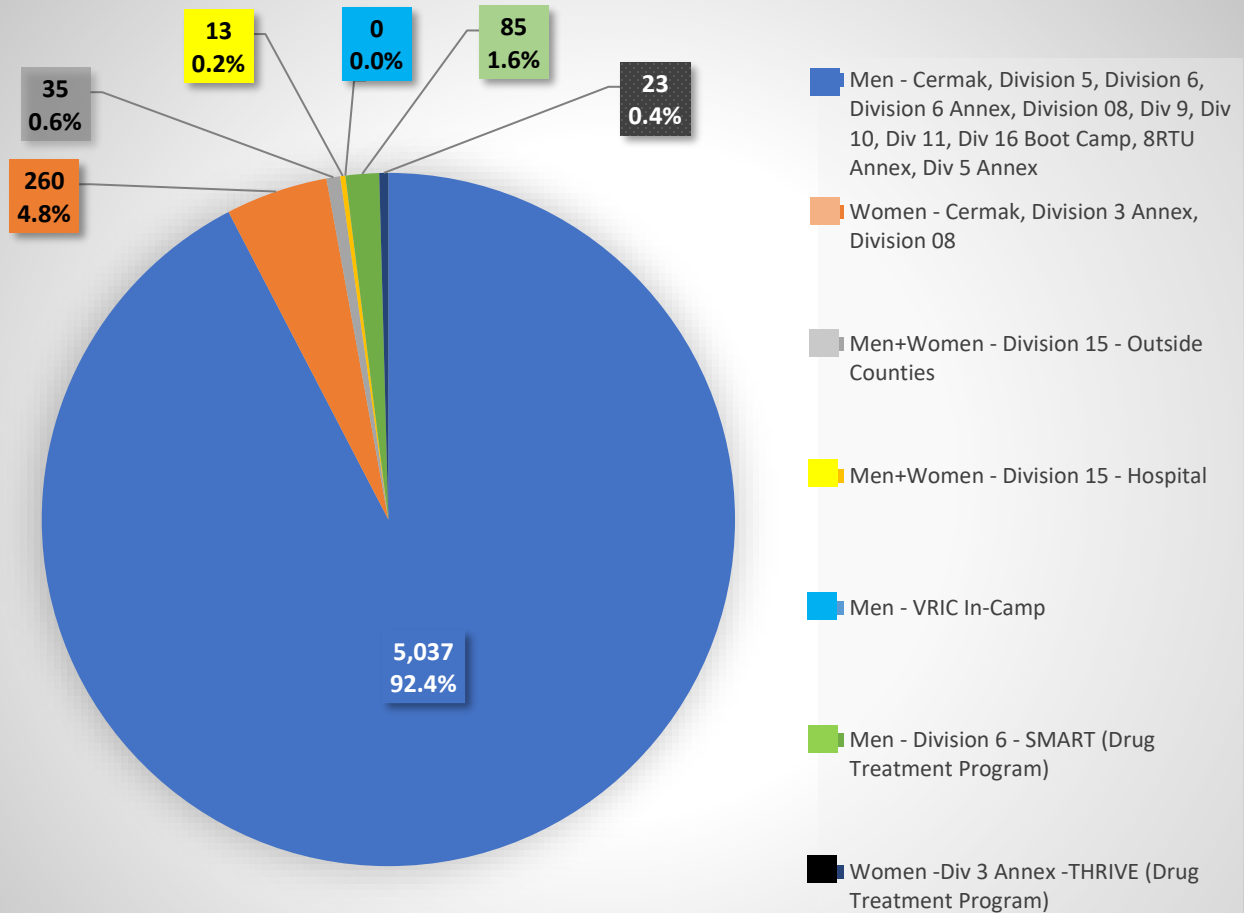

Sheriff's Daily Report

2/9/2023

Under the Custody of the Sheriff	
Total Male and Female	7,359
Jail Population	5,453
Community Corrections	1,906

Jail Population - Behind the Walls

Sheriff's Daily Report

2/9/2023

CCSO Population Demographics

In Confinement

Gender ID Distribution

Race Distribution

Age Distribution

Community Corrections

Gender ID Distribution

Race Distribution

Age Distribution