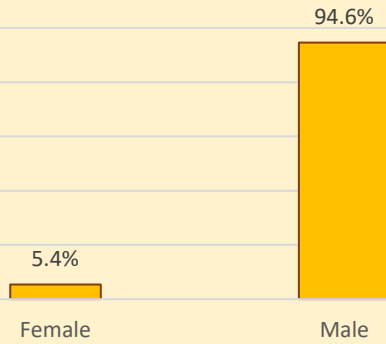

Sheriff's Daily Report

2/9/2023

Under the Custody of the Sheriff	
Total Male and Female	7,359
Jail Population	5,453
Community Corrections	1,906

Jail Population - Behind the Walls

Sheriff's Daily Report

2/9/2023

CCSO Population Demographics

In Confinement

Gender ID Distribution

Race Distribution

Age Distribution

Community Corrections

Gender ID Distribution

Race Distribution

Age Distribution