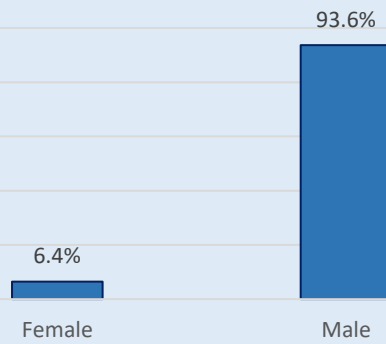

Sheriff's Daily Report

2/9/2023

Under the Custody of the Sheriff	
Total Male and Female	7,359
Jail Population	5,453
Community Corrections	1,906

Jail Population - Behind the Walls

Sheriff's Daily Report

2/9/2023

CCSO Population Demographics

In Confinement

Gender ID Distribution

Race Distribution

Age Distribution

Community Corrections

Gender ID Distribution

Race Distribution

Age Distribution