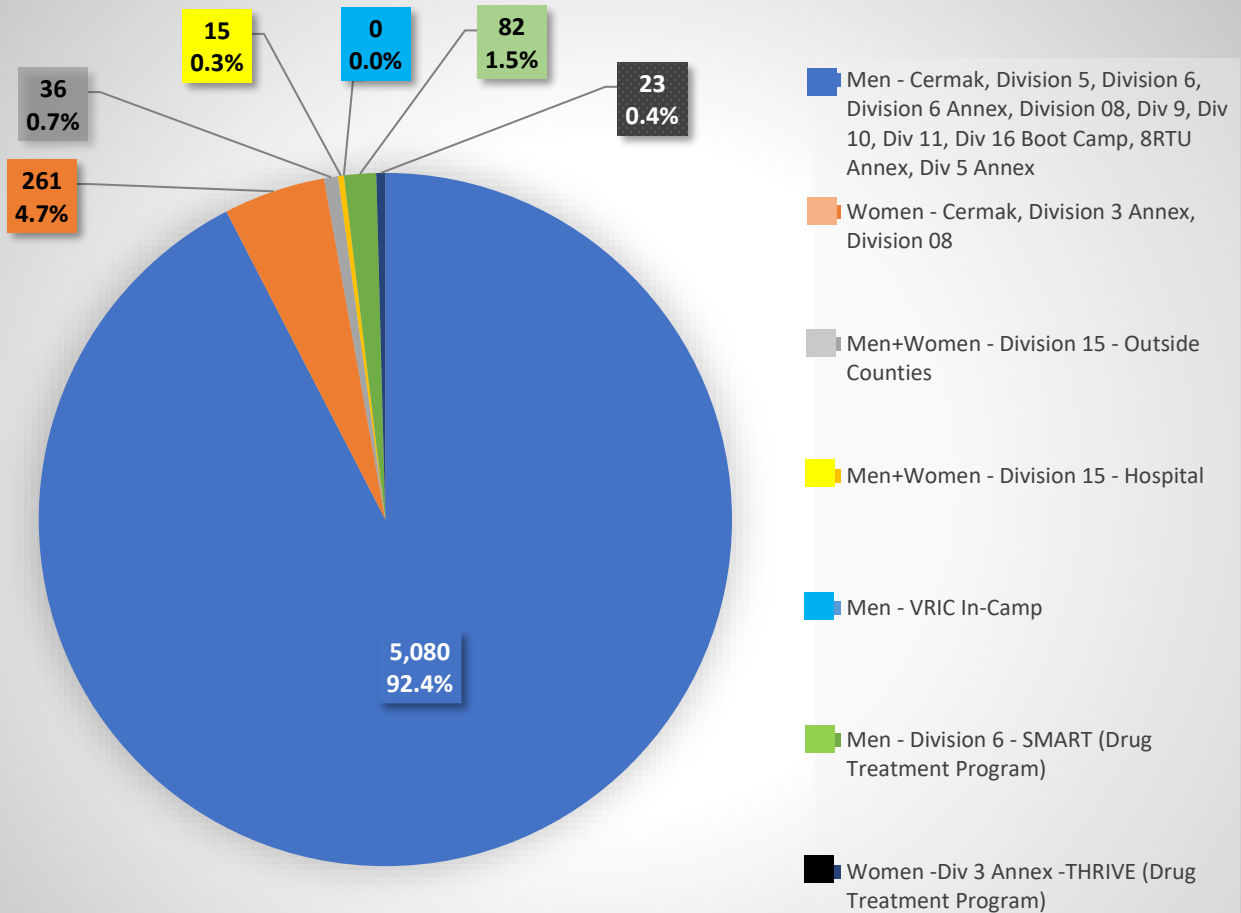

# Sheriff's Daily Report

2/8/2023

Under the Custody of the Sheriff	
Total Male and Female	7,406
Jail Population	5,497
Community Corrections	1,909

## Jail Population - Behind the Walls

## CCSO Population Demographics