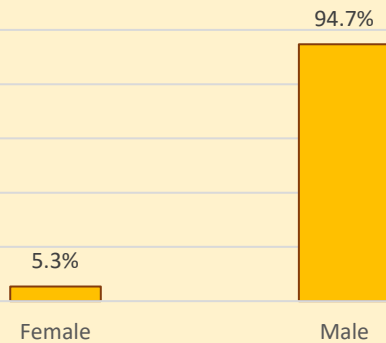

Sheriff's Daily Report

2/7/2023

CCSO Population Demographics

In Confinement

Gender ID Distribution