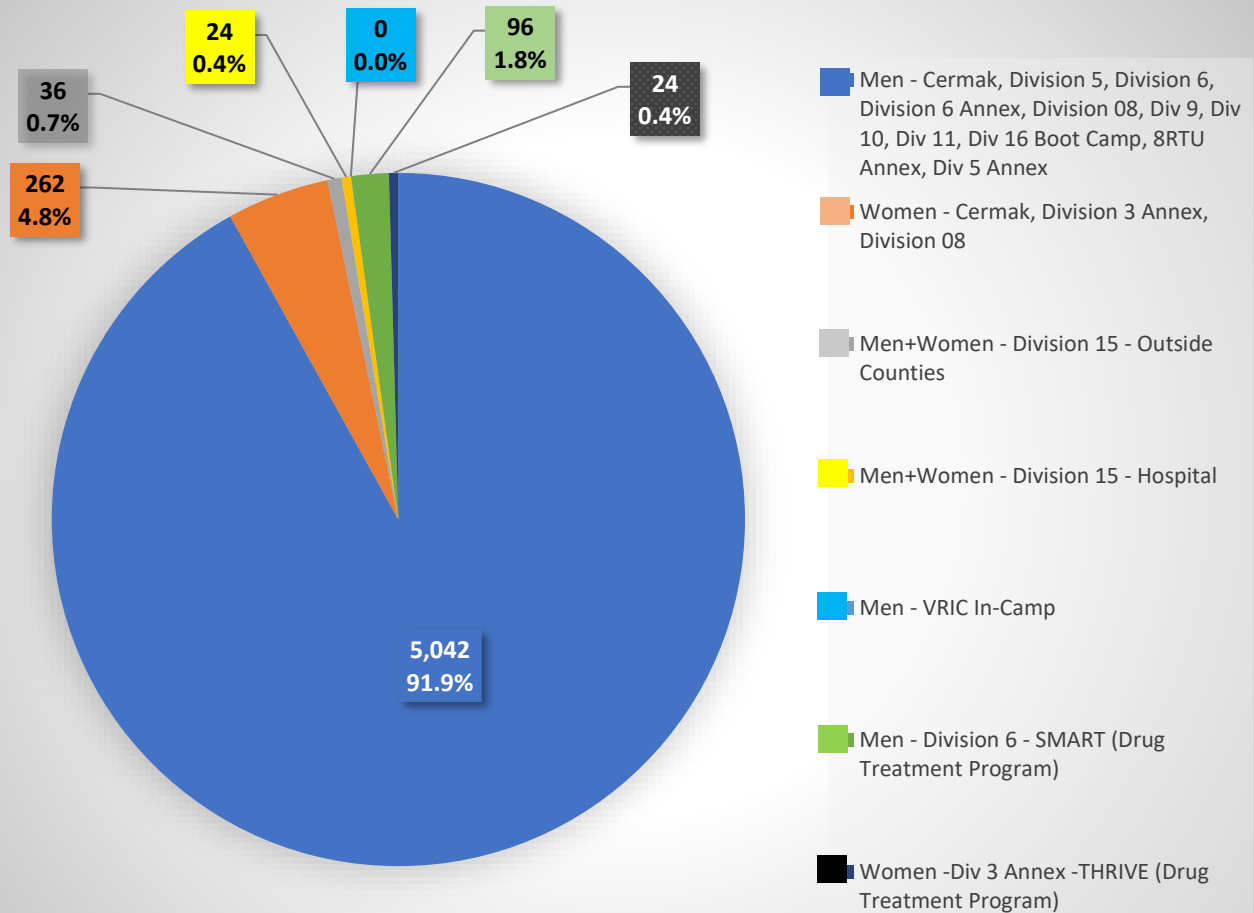

# Sheriff's Daily Report

2/7/2023

Under the Custody of the Sheriff	
Total Male and Female	7,407
Jail Population	5,484
Community Corrections	1,923

## Jail Population - Behind the Walls

### In Confinement

Gender ID Distribution

Race Distribution

Age Distribution