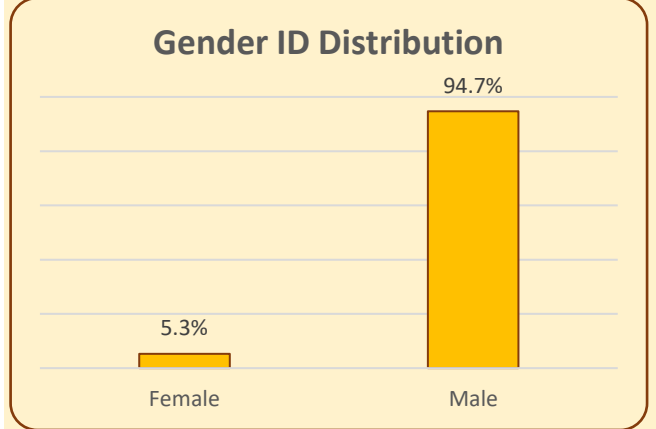

CCSO Population Demographics

In Confinement