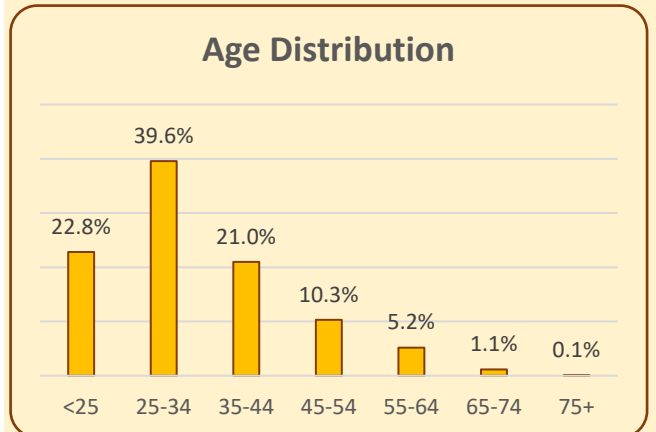

CCSO Population Demographics

In Confinement