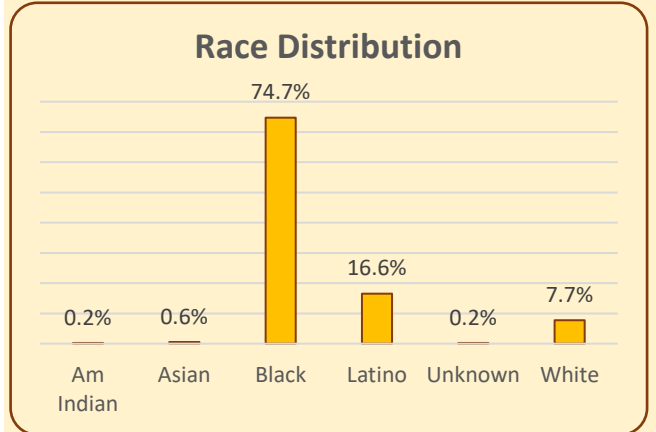

CCSO Population Demographics

In Confinement