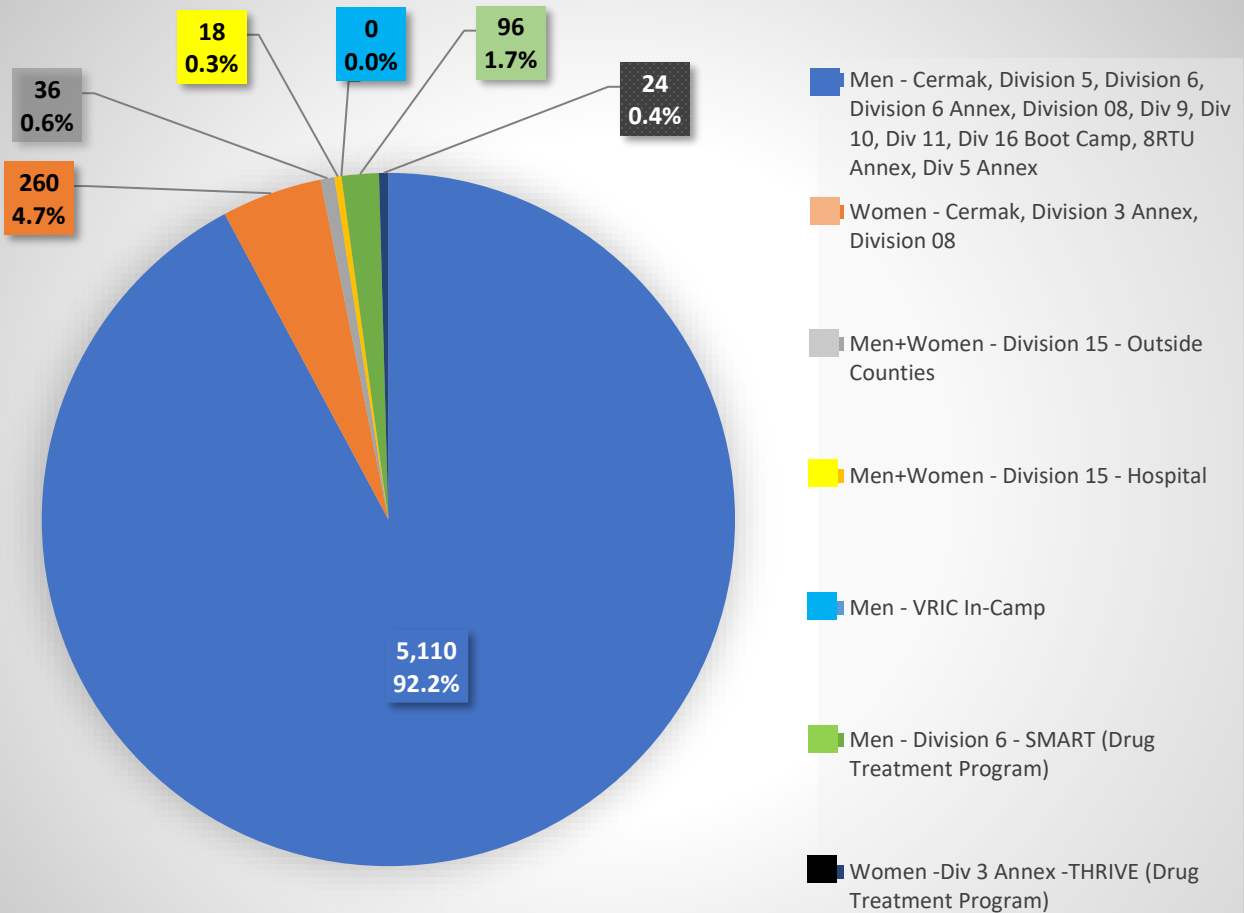

Sheriff's Daily Report

2/6/2023

Under the Custody of the Sheriff	
Total Male and Female	7,475
Jail Population	5,544
Community Corrections	1,931

Jail Population - Behind the Walls

Sheriff's Daily Report

2/6/2023

CCSO Population Demographics

In Confinement

Community Corrections