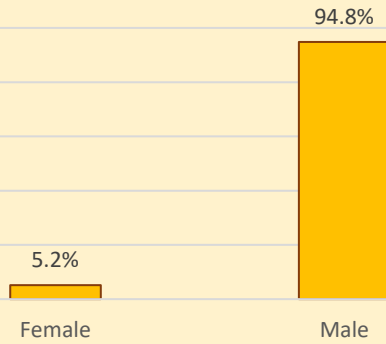

Sheriff's Daily Report

2/5/2023

Under the Custody of the Sheriff	
Total Male and Female	7,434
Jail Population	5,511
Community Corrections	1,923

Jail Population - Behind the Walls

Sheriff's Daily Report

2/5/2023

CCSO Population Demographics

In Confinement

Gender ID Distribution

Race Distribution

Age Distribution

Community Corrections

Gender ID Distribution

Race Distribution

Age Distribution