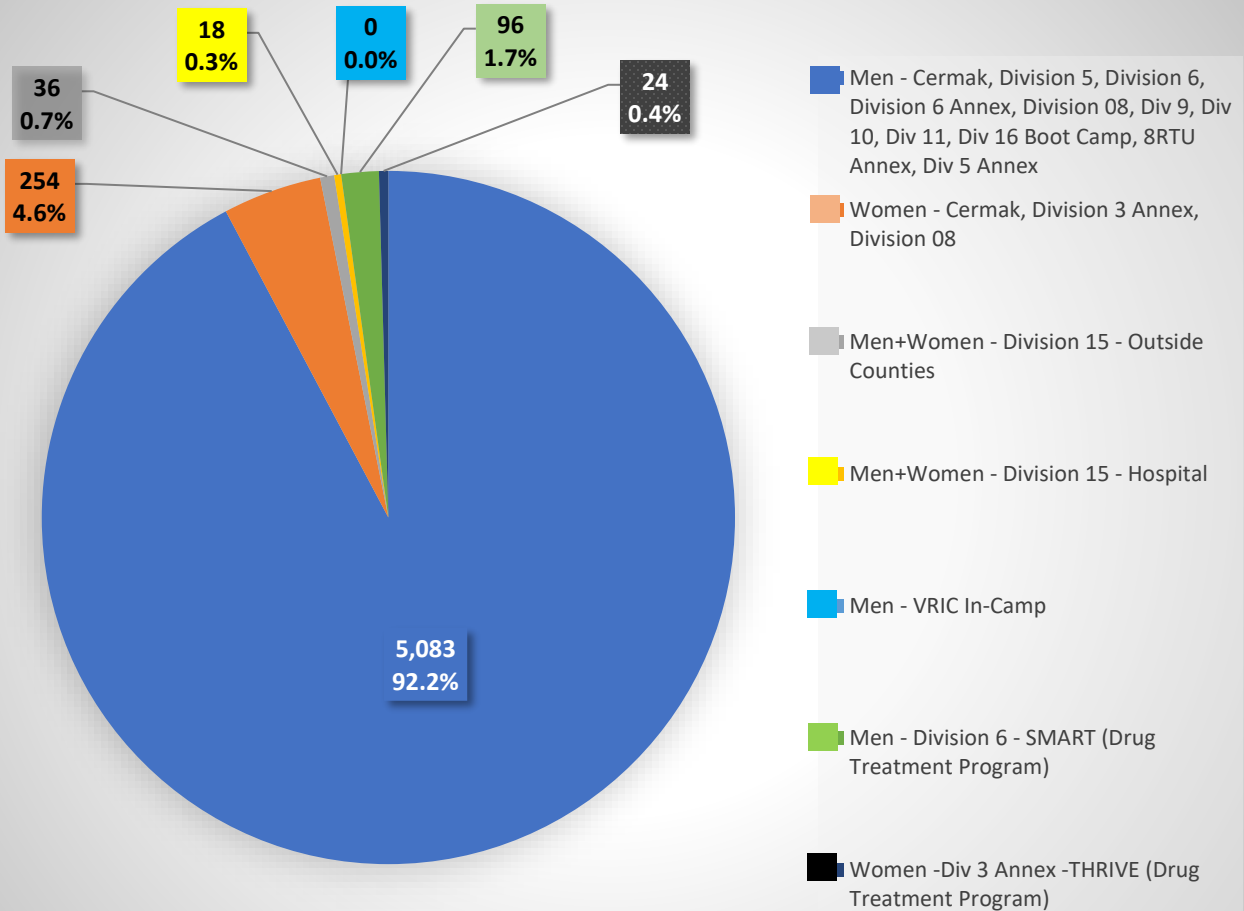

Sheriff's Daily Report

2/5/2023

Under the Custody of the Sheriff	
Total Male and Female	7,434
Jail Population	5,511
Community Corrections	1,923

Jail Population - Behind the Walls

Sheriff's Daily Report

2/5/2023

CCSO Population Demographics

In Confinement

Gender ID Distribution

Race Distribution

Age Distribution

Community Corrections

Gender ID Distribution

Race Distribution

Age Distribution