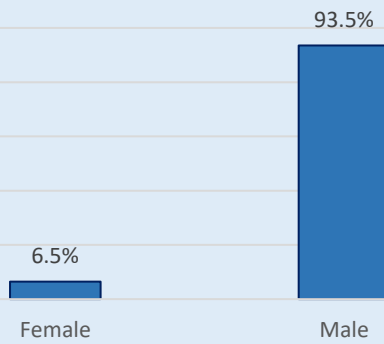

Sheriff's Daily Report

2/5/2023

Under the Custody of the Sheriff	
Total Male and Female	7,434
Jail Population	5,511
Community Corrections	1,923

Jail Population - Behind the Walls

Sheriff's Daily Report

2/5/2023

CCSO Population Demographics

In Confinement

Gender ID Distribution

Race Distribution

Age Distribution

Community Corrections

Gender ID Distribution

Race Distribution

Age Distribution