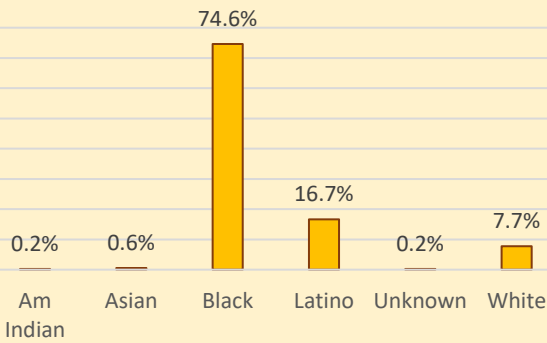

Sheriff's Daily Report

2/5/2023

Under the Custody of the Sheriff	
Total Male and Female	7,434
Jail Population	5,511
Community Corrections	1,923

Jail Population - Behind the Walls

Sheriff's Daily Report

2/5/2023

CCSO Population Demographics

In Confinement

Gender ID Distribution

Race Distribution

Age Distribution

Community Corrections

Gender ID Distribution

Race Distribution

Age Distribution