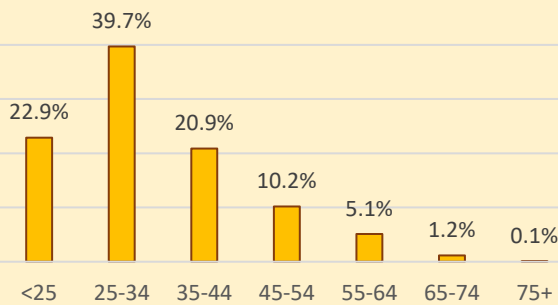

Sheriff's Daily Report

2/5/2023

Under the Custody of the Sheriff	
Total Male and Female	7,434
Jail Population	5,511
Community Corrections	1,923

Jail Population - Behind the Walls

Sheriff's Daily Report

2/5/2023

CCSO Population Demographics

In Confinement

Gender ID Distribution

Race Distribution

Age Distribution

Community Corrections

Gender ID Distribution

Race Distribution

Age Distribution