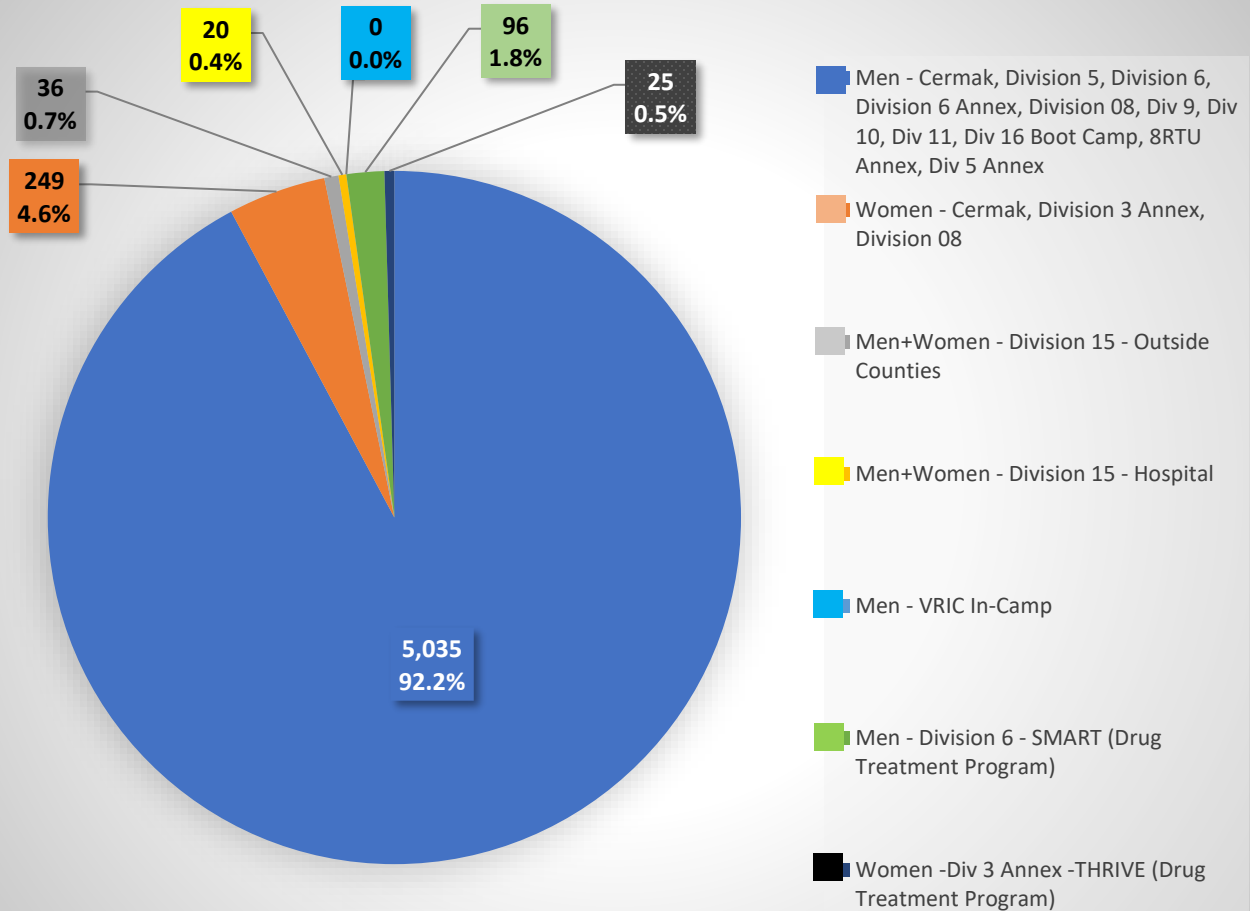

# Sheriff's Daily Report

2/4/2023

Under the Custody of the Sheriff	
Total Male and Female	7,380
Jail Population	5,461
Community Corrections	1,919

## Jail Population - Behind the Walls

### In Confinement

Gender ID Distribution

Race Distribution

Age Distribution