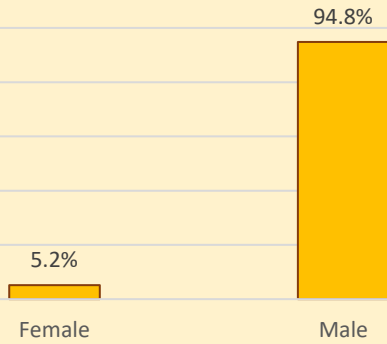

CCSO Population Demographics

In Confinement

Gender ID Distribution