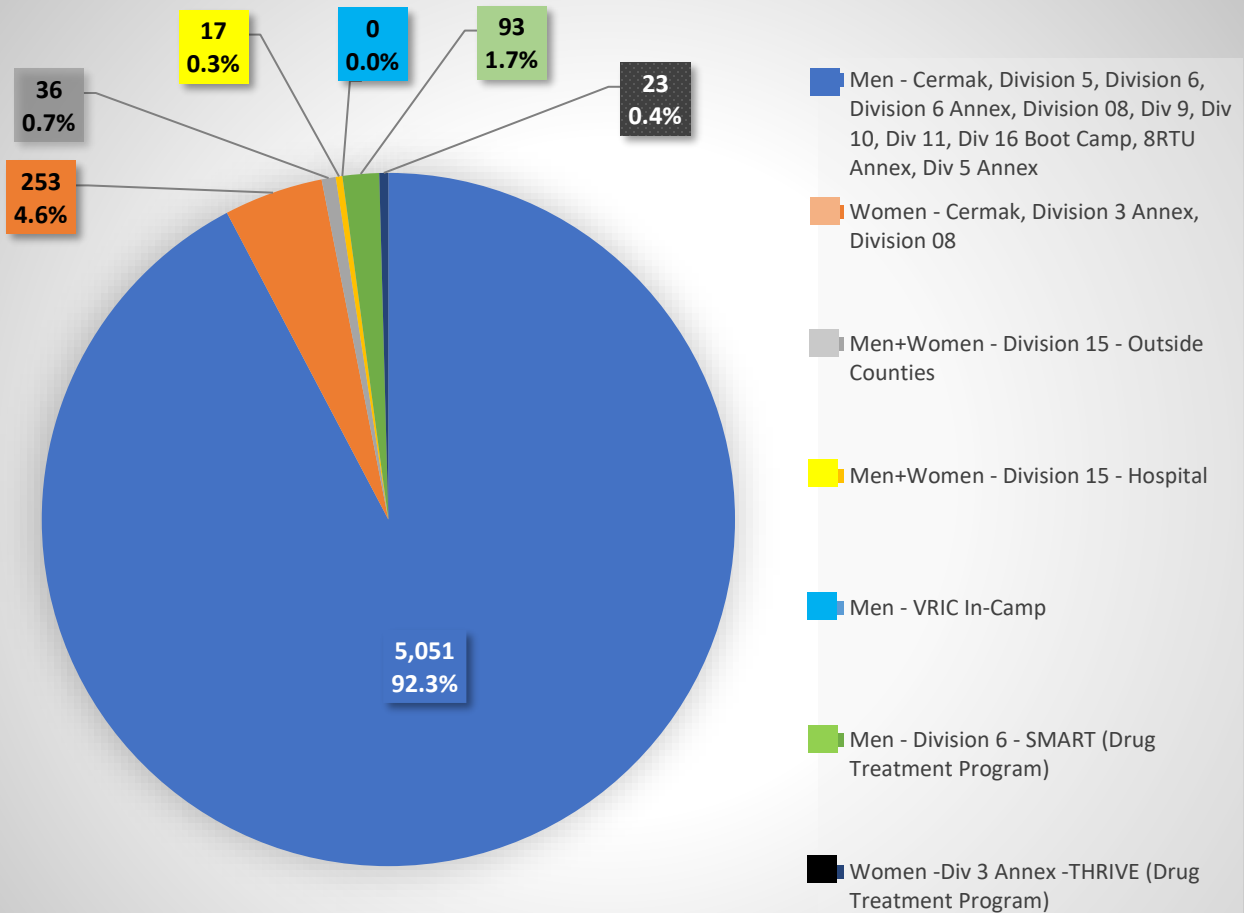

Sheriff's Daily Report

2/3/2023

Under the Custody of the Sheriff	
Total Male and Female	7,393
Jail Population	5,473
Community Corrections	1,920

Jail Population - Behind the Walls

Sheriff's Daily Report

2/3/2023

CCSO Population Demographics

In Confinement

Gender ID Distribution

Race Distribution

Age Distribution

Community Corrections

Gender ID Distribution

Race Distribution

Age Distribution