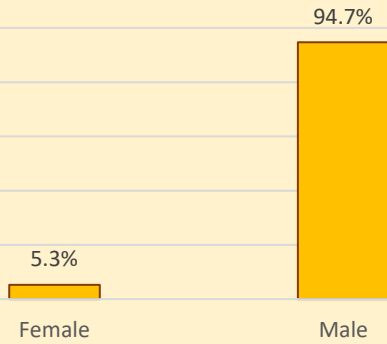

Sheriff's Daily Report

2/3/2023

Under the Custody of the Sheriff	
Total Male and Female	7,393
Jail Population	5,473
Community Corrections	1,920

Jail Population - Behind the Walls

Sheriff's Daily Report

2/3/2023

CCSO Population Demographics

In Confinement

Gender ID Distribution

Race Distribution

Age Distribution

Community Corrections

Gender ID Distribution

Race Distribution

Age Distribution