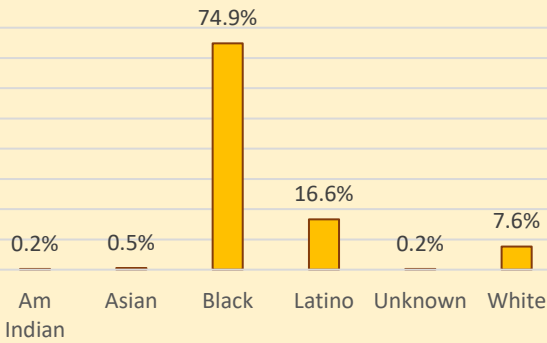

Sheriff's Daily Report

2/3/2023

Under the Custody of the Sheriff	
Total Male and Female	7,393
Jail Population	5,473
Community Corrections	1,920

Jail Population - Behind the Walls

Sheriff's Daily Report

2/3/2023

CCSO Population Demographics

In Confinement

Gender ID Distribution

Race Distribution

Age Distribution

Community Corrections

Gender ID Distribution

Race Distribution

Age Distribution