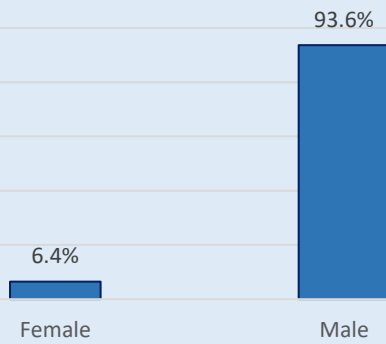

Sheriff's Daily Report

2/3/2023

Under the Custody of the Sheriff	
Total Male and Female	7,393
Jail Population	5,473
Community Corrections	1,920

Jail Population - Behind the Walls

Sheriff's Daily Report

2/3/2023

CCSO Population Demographics

In Confinement

Gender ID Distribution

Race Distribution

Age Distribution

Community Corrections

Gender ID Distribution

Race Distribution

Age Distribution