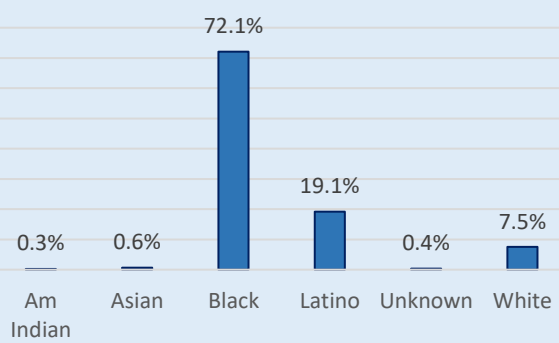

Sheriff's Daily Report

2/3/2023

Under the Custody of the Sheriff	
Total Male and Female	7,393
Jail Population	5,473
Community Corrections	1,920

Jail Population - Behind the Walls

Sheriff's Daily Report

2/3/2023

CCSO Population Demographics

In Confinement

Gender ID Distribution

Race Distribution

Age Distribution

Community Corrections

Gender ID Distribution

Race Distribution

Age Distribution