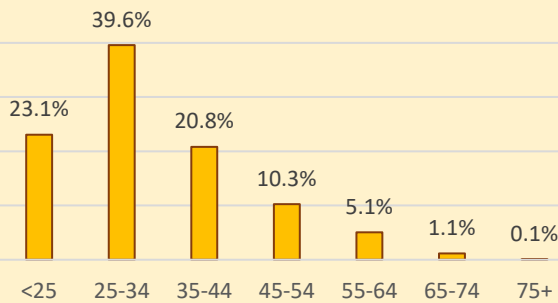

Sheriff's Daily Report

2/3/2023

Under the Custody of the Sheriff	
Total Male and Female	7,393
Jail Population	5,473
Community Corrections	1,920

Jail Population - Behind the Walls

Sheriff's Daily Report

2/3/2023

CCSO Population Demographics

In Confinement

Gender ID Distribution

Race Distribution

Age Distribution

Community Corrections

Gender ID Distribution

Race Distribution

Age Distribution