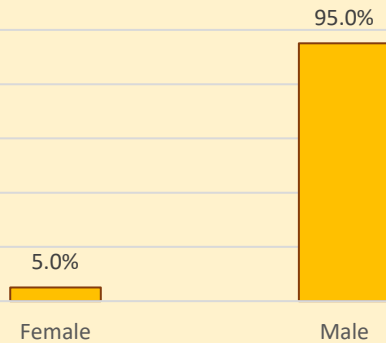

Sheriff's Daily Report

1/31/2023

CCSO Population Demographics

In Confinement

Gender ID Distribution