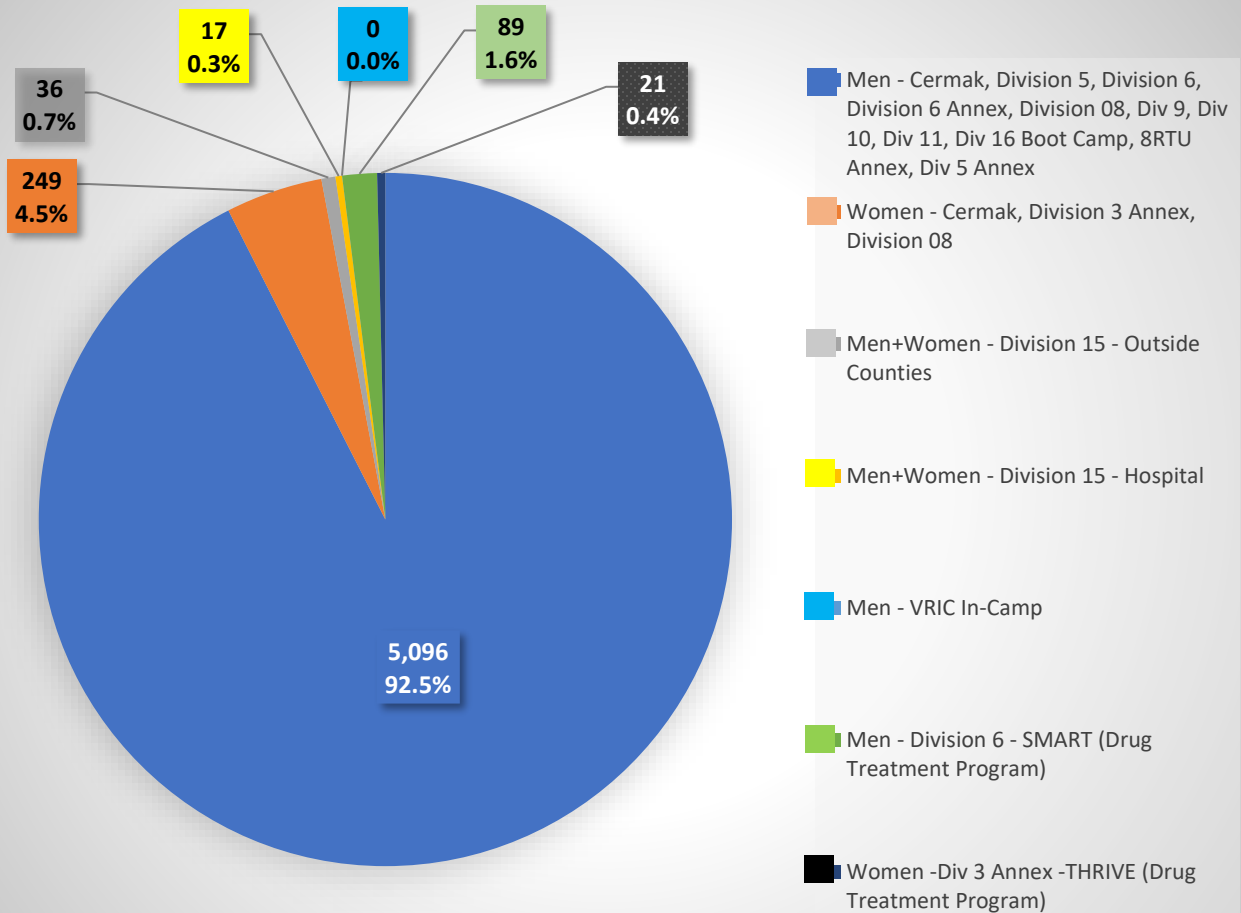

# Sheriff's Daily Report

1/31/2023

Under the Custody of the Sheriff	
Total Male and Female	7,457
Jail Population	5,508
Community Corrections	1,949

## Jail Population - Behind the Walls

### In Confinement

Gender ID Distribution

Race Distribution

Age Distribution