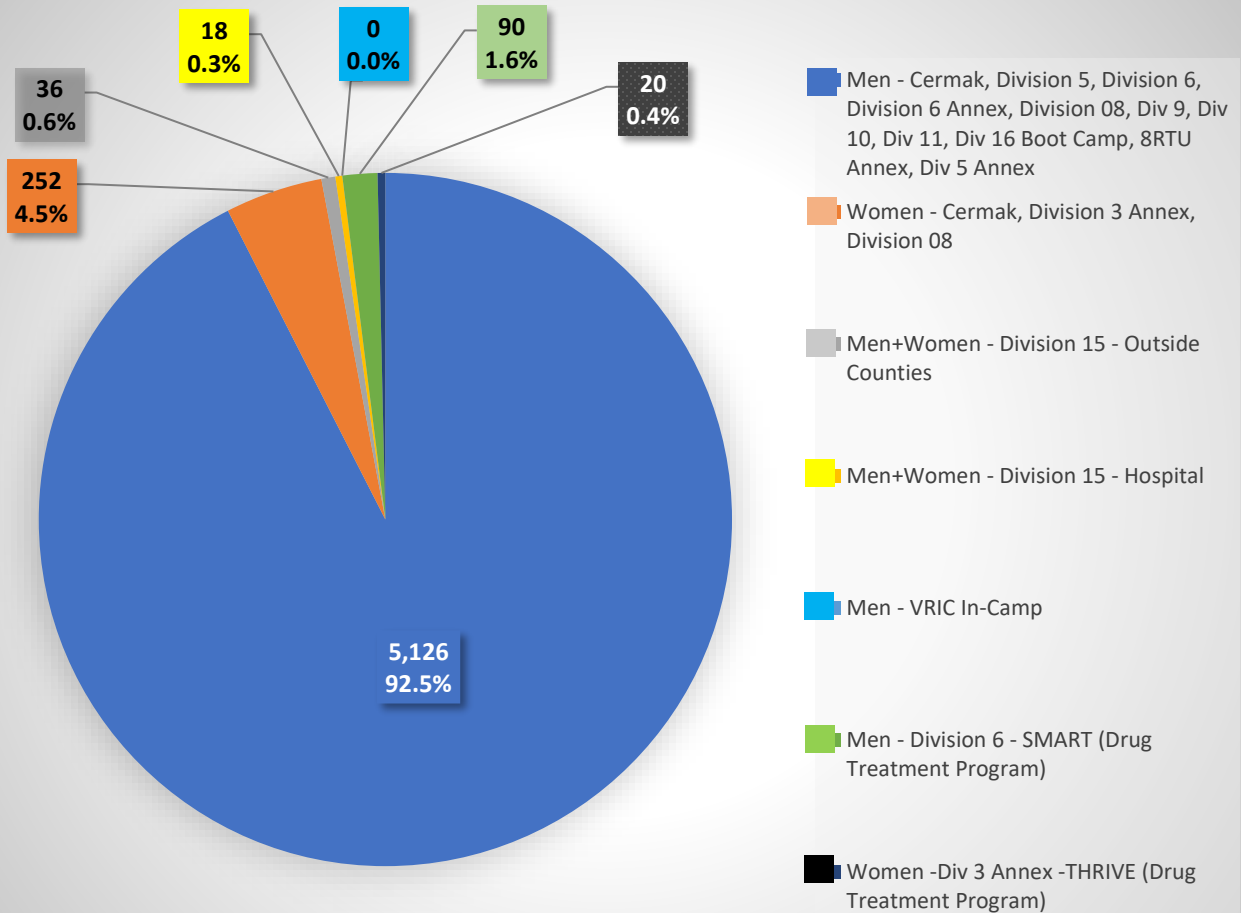

Sheriff's Daily Report

1/30/2023

Under the Custody of the Sheriff	
Total Male and Female	7,500
Jail Population	5,542
Community Corrections	1,958

Jail Population - Behind the Walls

Sheriff's Daily Report

1/30/2023

CCSO Population Demographics