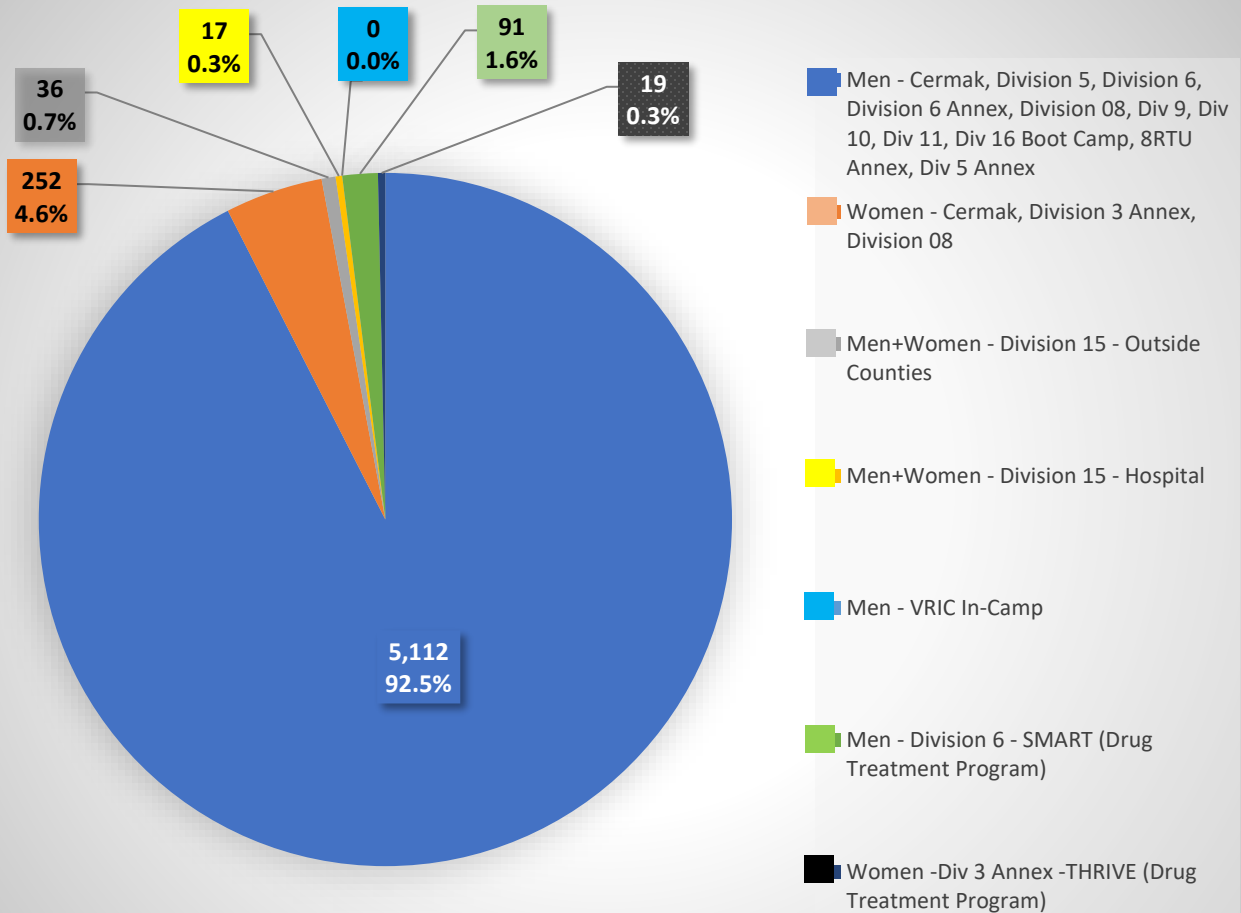

Sheriff's Daily Report

1/29/2023

Under the Custody of the Sheriff	
Total Male and Female	7,479
Jail Population	5,527
Community Corrections	1,952

Jail Population - Behind the Walls

Sheriff's Daily Report

1/29/2023

CCSO Population Demographics