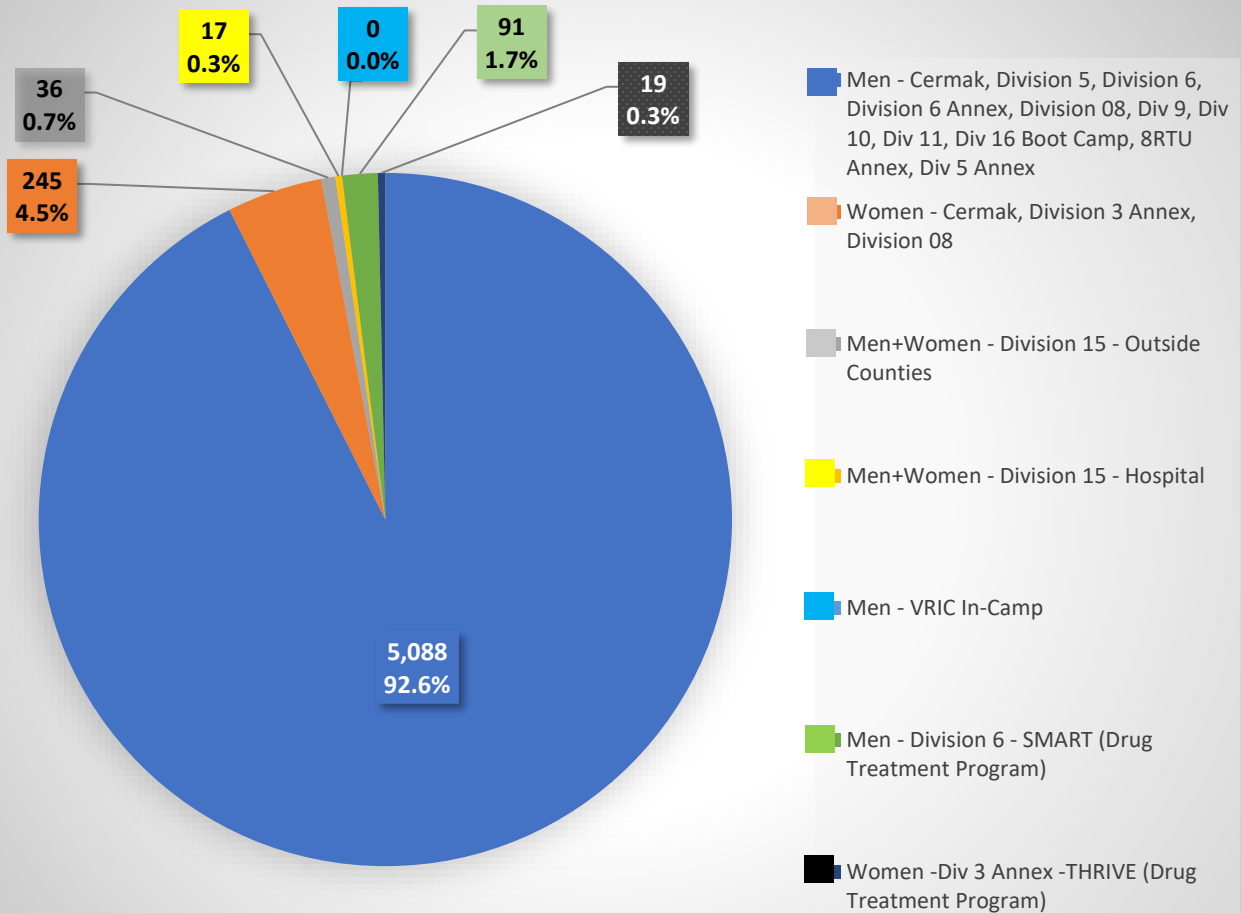

Sheriff's Daily Report

1/28/2023

Under the Custody of the Sheriff	
Total Male and Female	7,443
Jail Population	5,496
Community Corrections	1,947

Jail Population - Behind the Walls

Sheriff's Daily Report

1/28/2023

CCSO Population Demographics