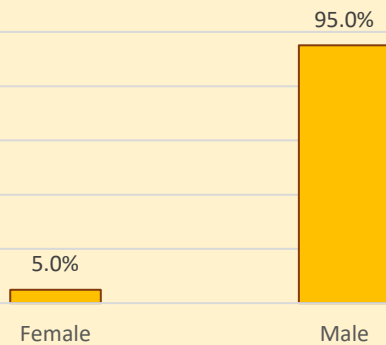

Sheriff's Daily Report

1/26/2023

Under the Custody of the Sheriff	
Total Male and Female	7,439
Jail Population	5,489
Community Corrections	1,950

Jail Population - Behind the Walls

Sheriff's Daily Report

1/26/2023

CCSO Population Demographics

In Confinement

Gender ID Distribution

Race Distribution

Age Distribution

Community Corrections

Gender ID Distribution

Race Distribution

Age Distribution