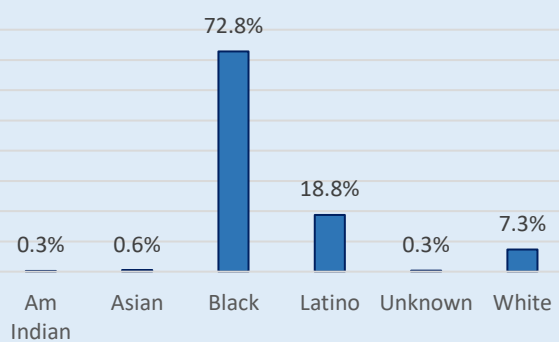

Sheriff's Daily Report

1/26/2023

Under the Custody of the Sheriff	
Total Male and Female	7,439
Jail Population	5,489
Community Corrections	1,950

Jail Population - Behind the Walls

Sheriff's Daily Report

1/26/2023

CCSO Population Demographics

In Confinement

Gender ID Distribution

Race Distribution

Age Distribution

Community Corrections

Gender ID Distribution

Race Distribution

Age Distribution