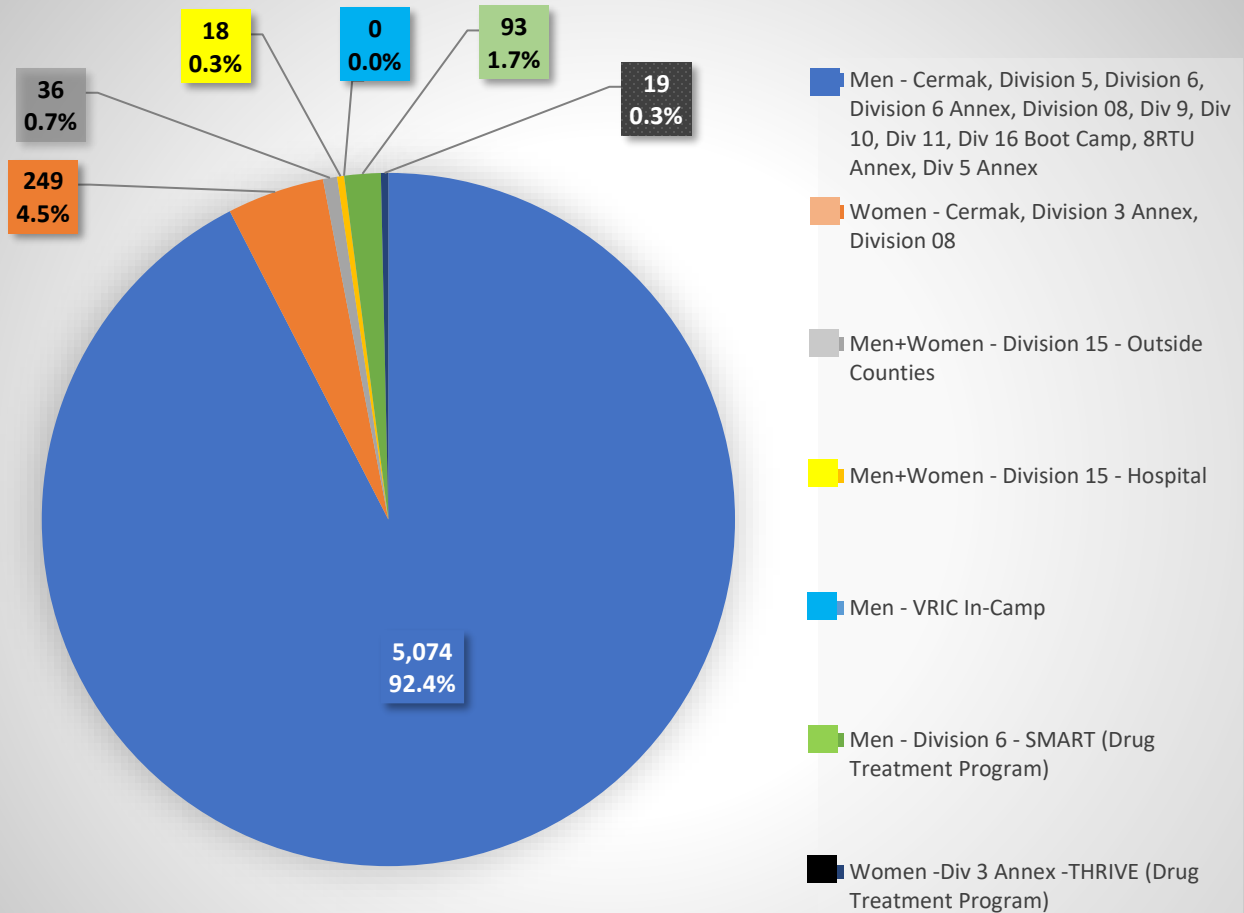

Sheriff's Daily Report

1/26/2023

Under the Custody of the Sheriff	
Total Male and Female	7,439
Jail Population	5,489
Community Corrections	1,950

Jail Population - Behind the Walls

Sheriff's Daily Report

1/26/2023

CCSO Population Demographics

In Confinement

Gender ID Distribution

Race Distribution

Age Distribution

Community Corrections

Gender ID Distribution

Race Distribution

Age Distribution