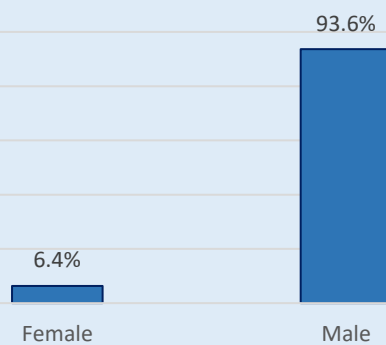

Sheriff's Daily Report

1/26/2023

Under the Custody of the Sheriff	
Total Male and Female	7,439
Jail Population	5,489
Community Corrections	1,950

Jail Population - Behind the Walls

Sheriff's Daily Report

1/26/2023

CCSO Population Demographics

In Confinement

Gender ID Distribution

Race Distribution

Age Distribution

Community Corrections

Gender ID Distribution

Race Distribution

Age Distribution