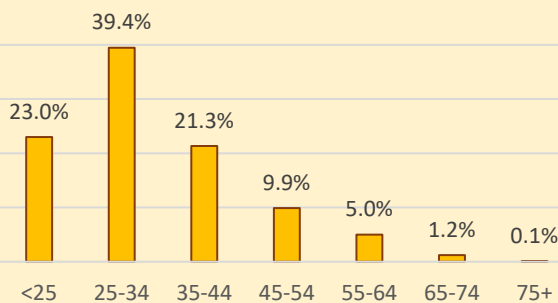

Sheriff's Daily Report

1/26/2023

Under the Custody of the Sheriff	
Total Male and Female	7,439
Jail Population	5,489
Community Corrections	1,950

Jail Population - Behind the Walls

Sheriff's Daily Report

1/26/2023

CCSO Population Demographics

In Confinement

Gender ID Distribution

Race Distribution

Age Distribution

Community Corrections

Gender ID Distribution

Race Distribution

Age Distribution