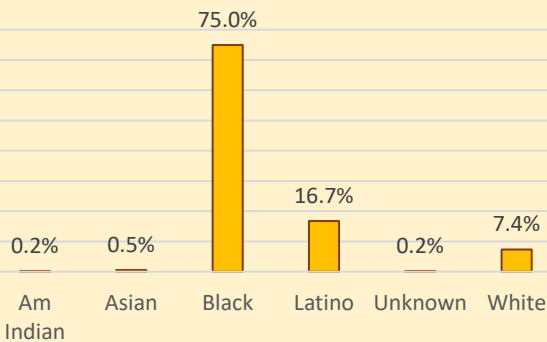

Sheriff's Daily Report

1/26/2023

Under the Custody of the Sheriff	
Total Male and Female	7,439
Jail Population	5,489
Community Corrections	1,950

Jail Population - Behind the Walls

Sheriff's Daily Report

1/26/2023

CCSO Population Demographics

In Confinement

Gender ID Distribution

Race Distribution

Age Distribution

Community Corrections

Gender ID Distribution

Race Distribution

Age Distribution