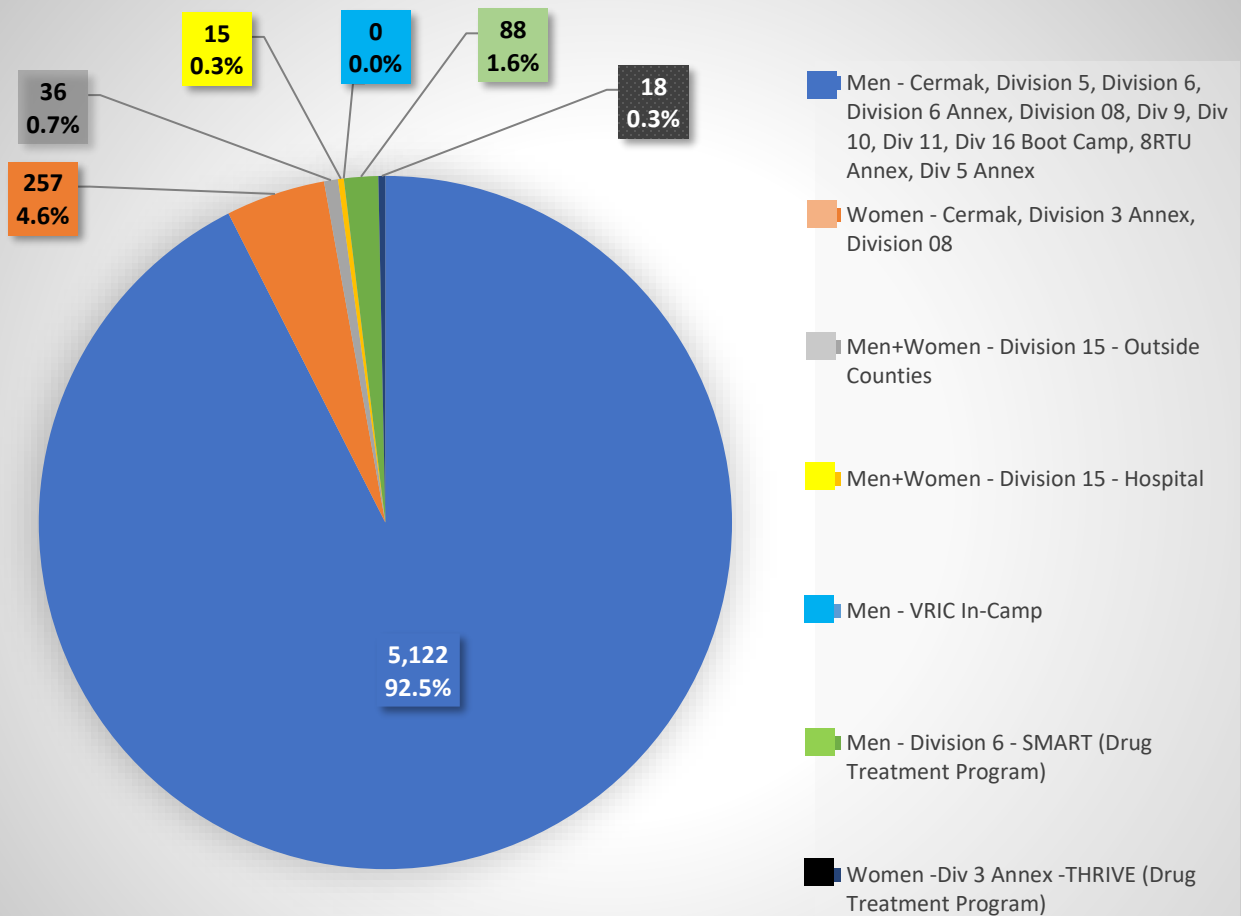

Sheriff's Daily Report

1/25/2023

Under the Custody of the Sheriff	
Total Male and Female	7,488
Jail Population	5,536
Community Corrections	1,952

Jail Population - Behind the Walls

Sheriff's Daily Report

1/25/2023

CCSO Population Demographics

In Confinement

Gender ID Distribution

Race Distribution

Age Distribution

Community Corrections

Gender ID Distribution

Race Distribution

Age Distribution