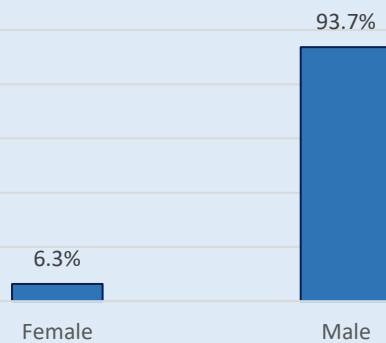

Sheriff's Daily Report

1/25/2023

Under the Custody of the Sheriff	
Total Male and Female	7,488
Jail Population	5,536
Community Corrections	1,952

Jail Population - Behind the Walls

Sheriff's Daily Report

1/25/2023

CCSO Population Demographics

In Confinement

Gender ID Distribution

Race Distribution

Age Distribution

Community Corrections

Gender ID Distribution

Race Distribution

Age Distribution