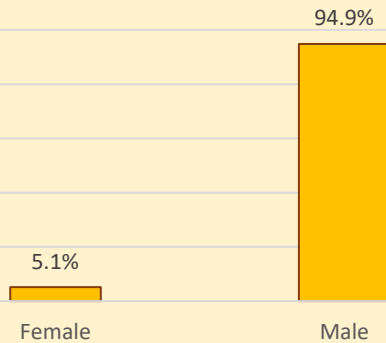

Sheriff's Daily Report

1/25/2023

Under the Custody of the Sheriff	
Total Male and Female	7,488
Jail Population	5,536
Community Corrections	1,952

Jail Population - Behind the Walls

Sheriff's Daily Report

1/25/2023

CCSO Population Demographics

In Confinement

Gender ID Distribution

Race Distribution

Age Distribution

Community Corrections

Gender ID Distribution

Race Distribution

Age Distribution