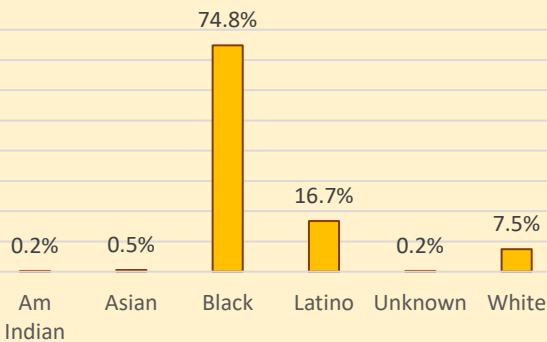

Sheriff's Daily Report

1/25/2023

Under the Custody of the Sheriff	
Total Male and Female	7,488
Jail Population	5,536
Community Corrections	1,952

Jail Population - Behind the Walls

Sheriff's Daily Report

1/25/2023

CCSO Population Demographics

In Confinement

Gender ID Distribution

Race Distribution

Age Distribution

Community Corrections

Gender ID Distribution

Race Distribution

Age Distribution