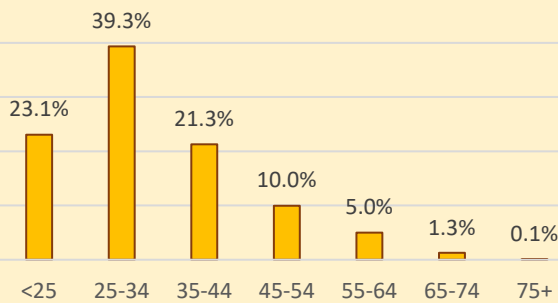

Sheriff's Daily Report

1/25/2023

Under the Custody of the Sheriff	
Total Male and Female	7,488
Jail Population	5,536
Community Corrections	1,952

Jail Population - Behind the Walls

Sheriff's Daily Report

1/25/2023

CCSO Population Demographics

In Confinement

Gender ID Distribution

Race Distribution

Age Distribution

Community Corrections

Gender ID Distribution

Race Distribution

Age Distribution