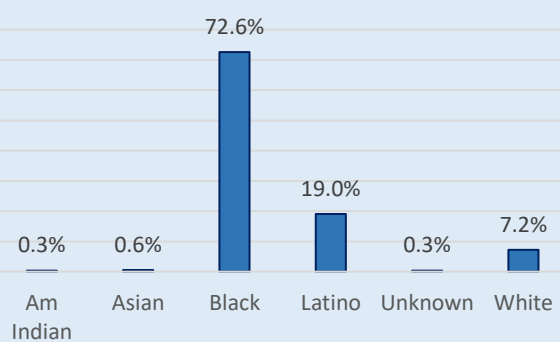

Sheriff's Daily Report

1/25/2023

Under the Custody of the Sheriff	
Total Male and Female	7,488
Jail Population	5,536
Community Corrections	1,952

Jail Population - Behind the Walls

Sheriff's Daily Report

1/25/2023

CCSO Population Demographics

In Confinement

Gender ID Distribution

Race Distribution

Age Distribution

Community Corrections

Gender ID Distribution

Race Distribution

Age Distribution