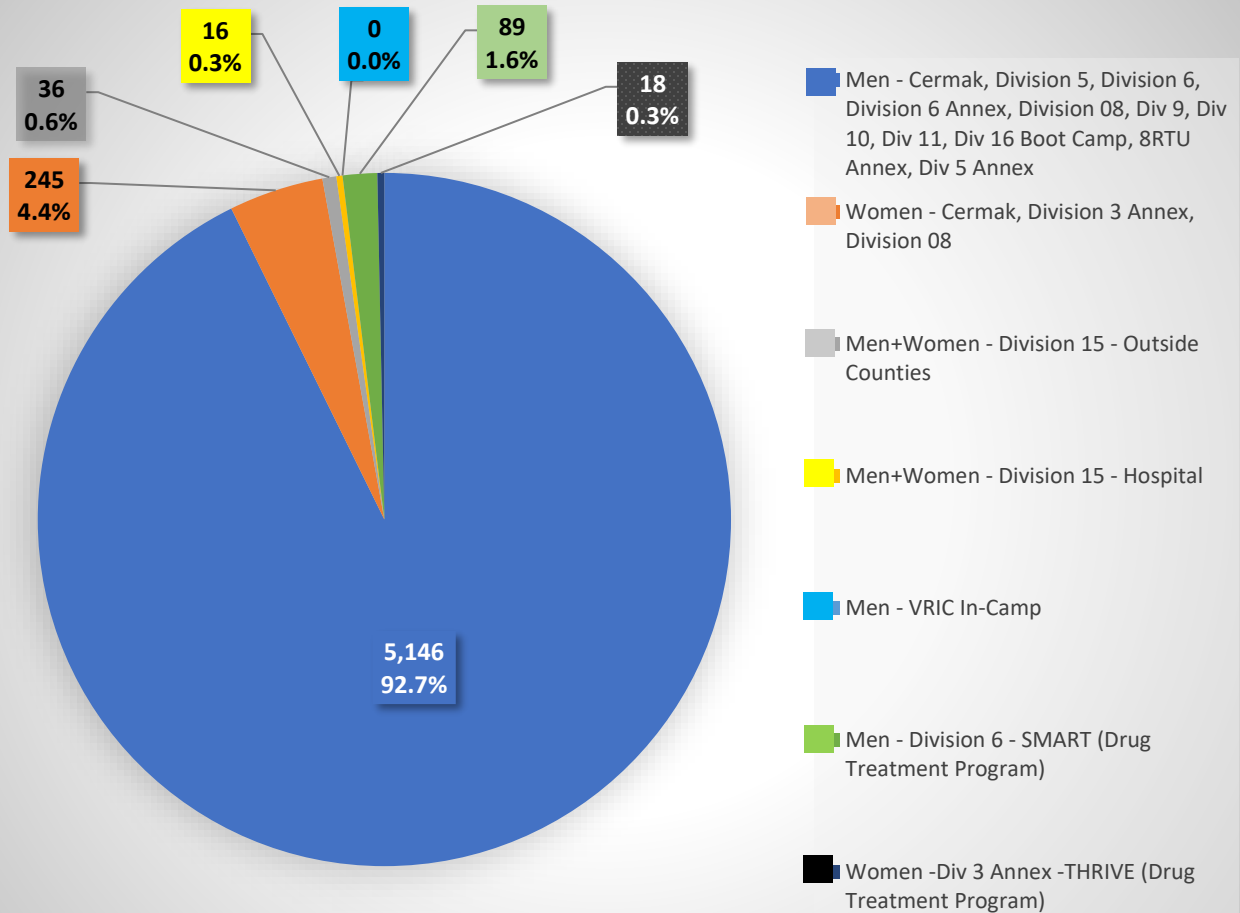

Sheriff's Daily Report

1/23/2023

Under the Custody of the Sheriff	
Total Male and Female	7,509
Jail Population	5,550
Community Corrections	1,959

Jail Population - Behind the Walls

Sheriff's Daily Report

1/23/2023

CCSO Population Demographics