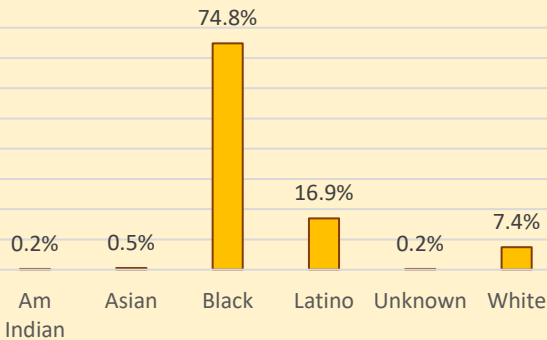

Sheriff's Daily Report

1/22/2023

Under the Custody of the Sheriff	
Total Male and Female	7,458
Jail Population	5,508
Community Corrections	1,950

Jail Population - Behind the Walls

Sheriff's Daily Report

1/22/2023

CCSO Population Demographics

In Confinement

Gender ID Distribution

Race Distribution

Age Distribution

Community Corrections

Gender ID Distribution

Race Distribution

Age Distribution