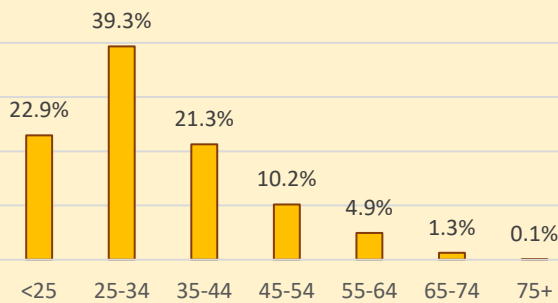

Sheriff's Daily Report

1/22/2023

Under the Custody of the Sheriff	
Total Male and Female	7,458
Jail Population	5,508
Community Corrections	1,950

Jail Population - Behind the Walls

Sheriff's Daily Report

1/22/2023

CCSO Population Demographics

In Confinement

Gender ID Distribution

Race Distribution

Age Distribution

Community Corrections

Gender ID Distribution

Race Distribution

Age Distribution