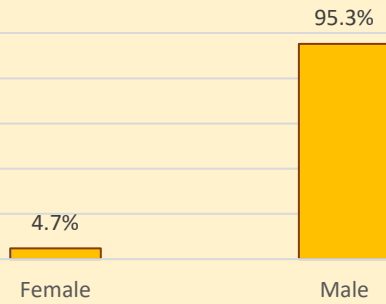

Sheriff's Daily Report

1/22/2023

Under the Custody of the Sheriff	
Total Male and Female	7,458
Jail Population	5,508
Community Corrections	1,950

Jail Population - Behind the Walls

Sheriff's Daily Report

1/22/2023

CCSO Population Demographics

In Confinement

Gender ID Distribution

Race Distribution

Age Distribution

Community Corrections

Gender ID Distribution

Race Distribution

Age Distribution