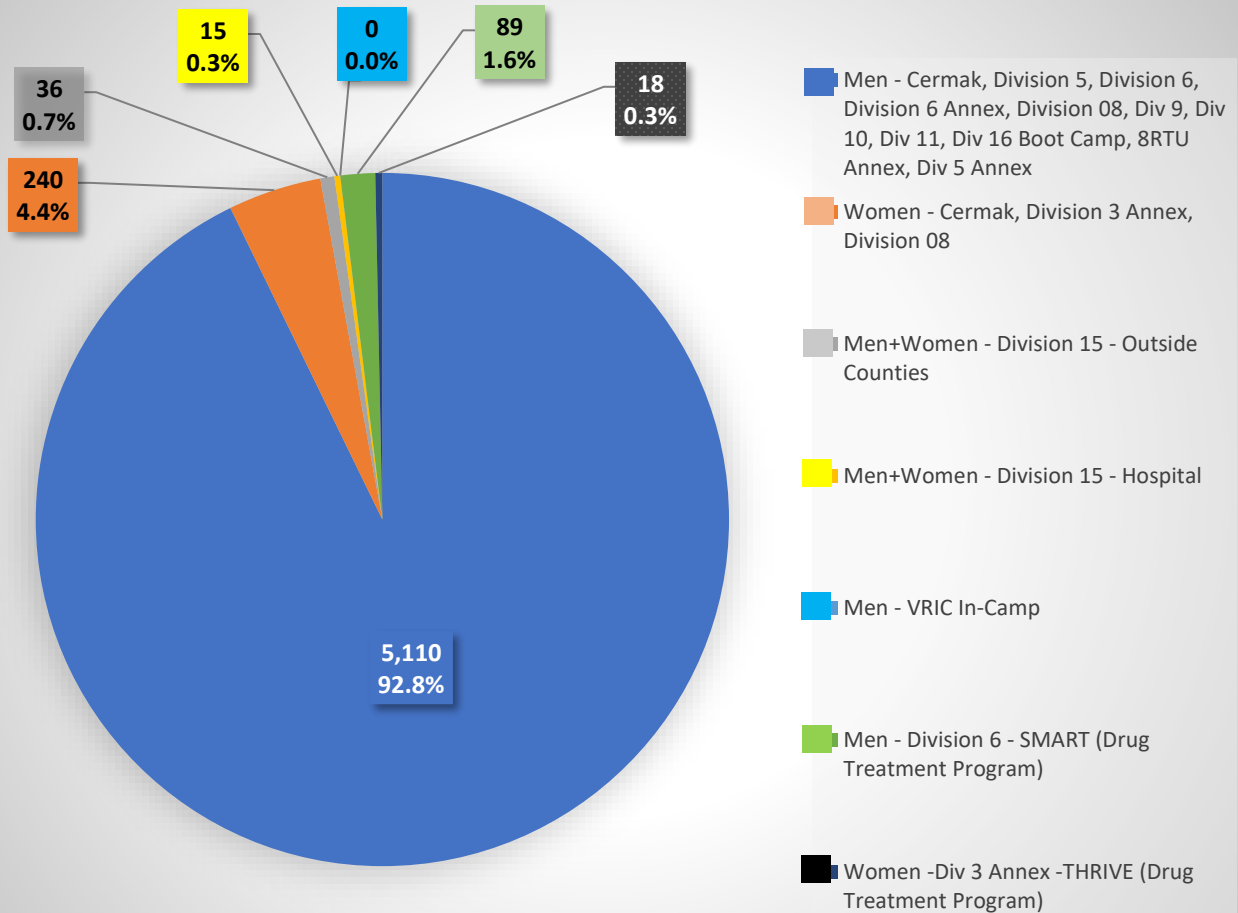

Sheriff's Daily Report

1/22/2023

Under the Custody of the Sheriff	
Total Male and Female	7,458
Jail Population	5,508
Community Corrections	1,950

Jail Population - Behind the Walls

Sheriff's Daily Report

1/22/2023

CCSO Population Demographics

In Confinement

Gender ID Distribution

Race Distribution

Age Distribution

Community Corrections

Gender ID Distribution

Race Distribution

Age Distribution