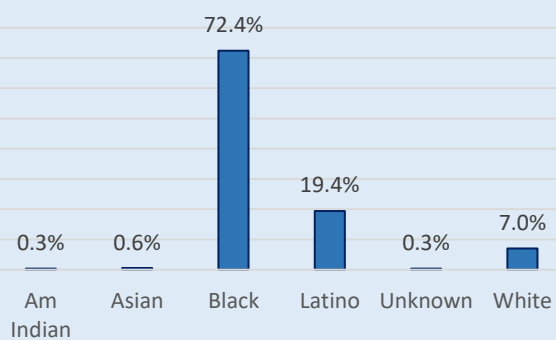

Sheriff's Daily Report

1/22/2023

Under the Custody of the Sheriff	
Total Male and Female	7,458
Jail Population	5,508
Community Corrections	1,950

Jail Population - Behind the Walls

Sheriff's Daily Report

1/22/2023

CCSO Population Demographics

In Confinement

Gender ID Distribution

Race Distribution

Age Distribution

Community Corrections

Gender ID Distribution

Race Distribution

Age Distribution