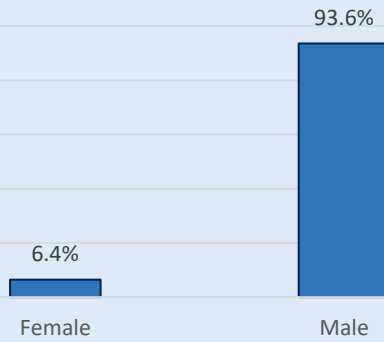

Sheriff's Daily Report

1/22/2023

Under the Custody of the Sheriff	
Total Male and Female	7,458
Jail Population	5,508
Community Corrections	1,950

Jail Population - Behind the Walls

Sheriff's Daily Report

1/22/2023

CCSO Population Demographics

In Confinement

Gender ID Distribution

Race Distribution

Age Distribution

Community Corrections

Gender ID Distribution

Race Distribution

Age Distribution