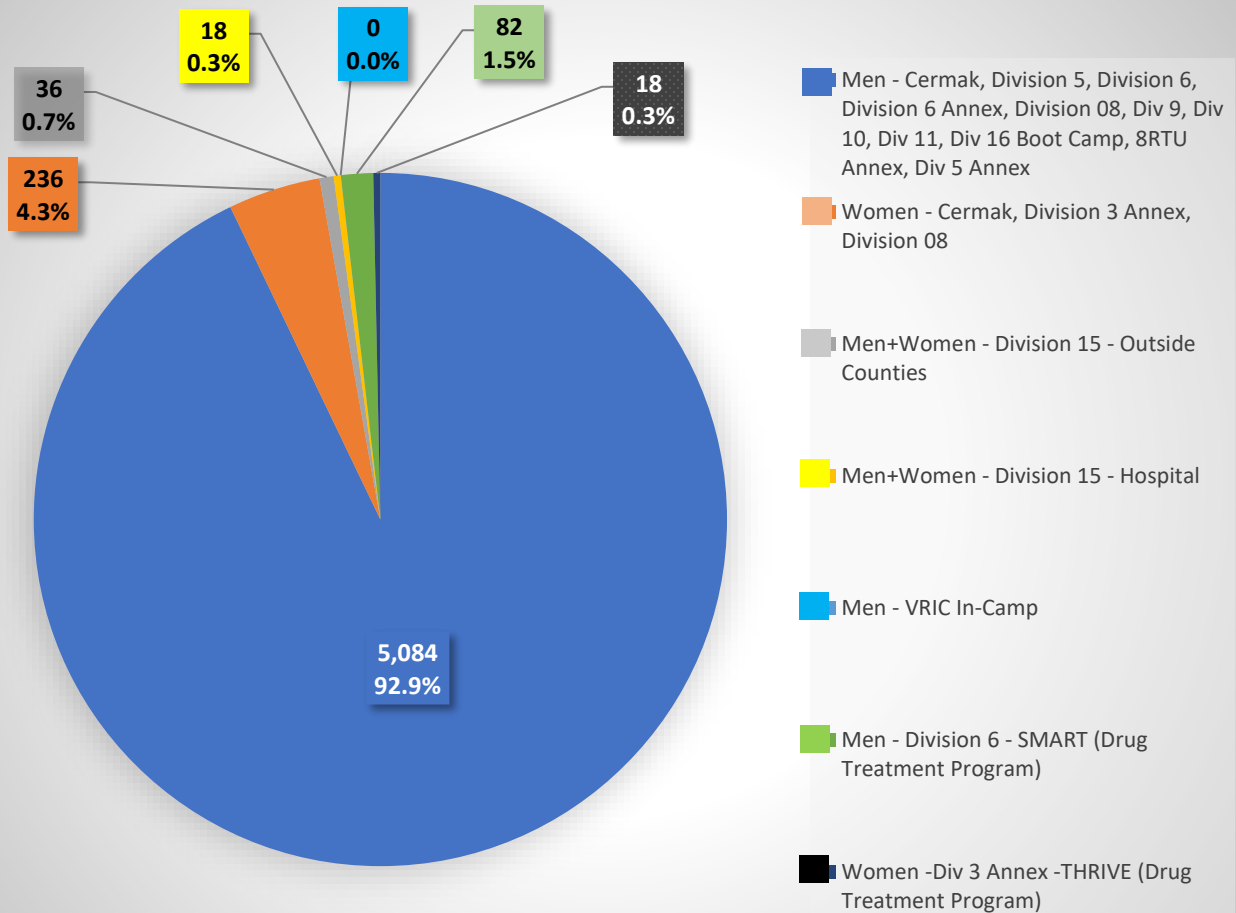

Sheriff's Daily Report

1/21/2023

Under the Custody of the Sheriff	
Total Male and Female	7,420
Jail Population	5,474
Community Corrections	1,946

Jail Population - Behind the Walls

Sheriff's Daily Report

1/21/2023

CCSO Population Demographics