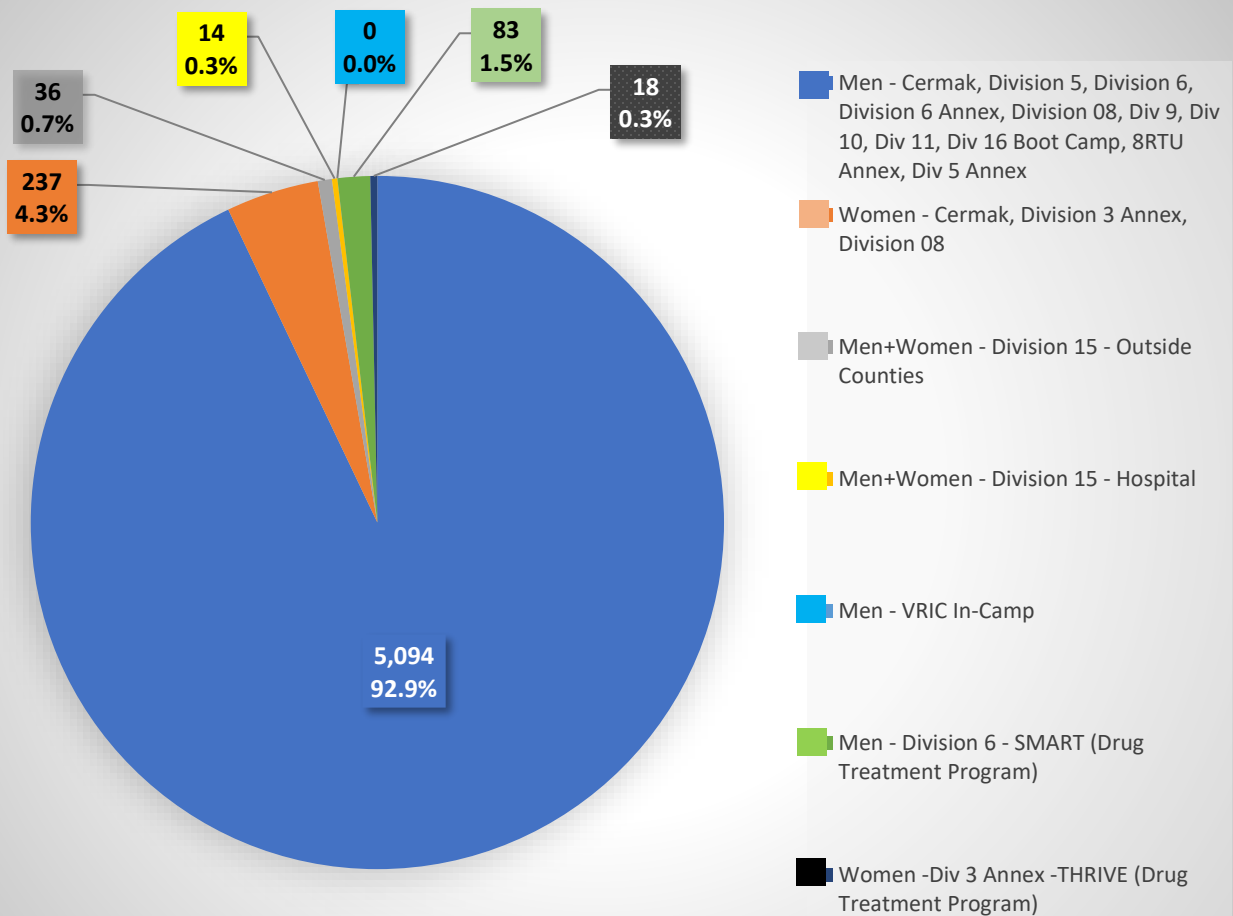

# Sheriff's Daily Report

1/20/2023

Under the Custody of the Sheriff	
Total Male and Female	7,425
Jail Population	5,482
Community Corrections	1,943

## Jail Population - Behind the Walls

# Sheriff's Daily Report

1/20/2023

## CCSO Population Demographics