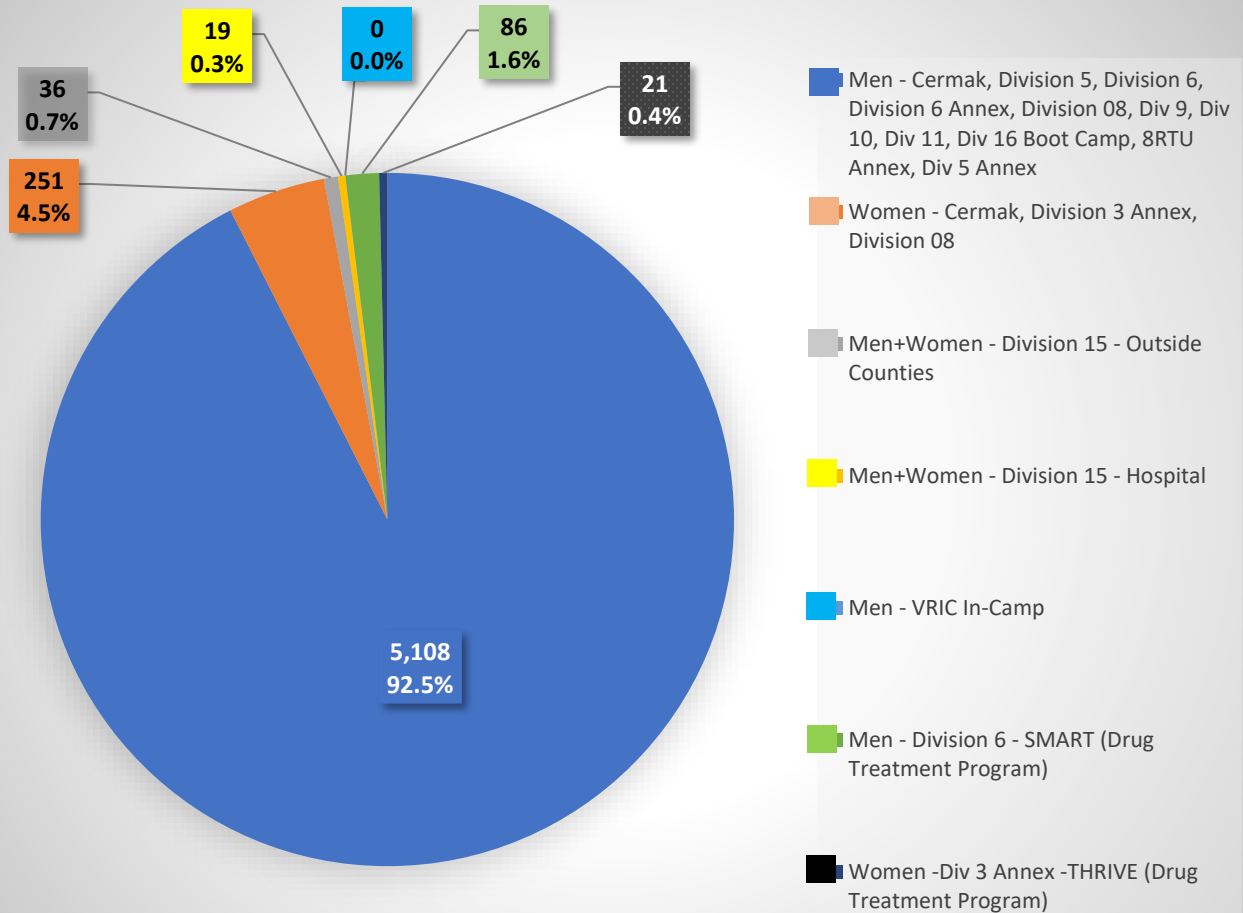

Sheriff's Daily Report

1/18/2023

Under the Custody of the Sheriff	
Total Male and Female	7,485
Jail Population	5,521
Community Corrections	1,964

Jail Population - Behind the Walls

Sheriff's Daily Report

1/18/2023

CCSO Population Demographics