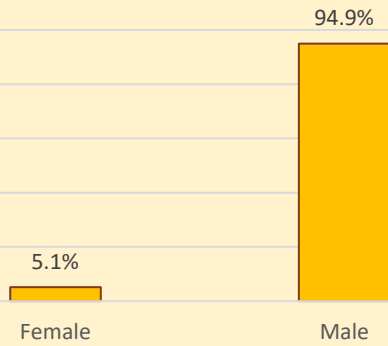

Sheriff's Daily Report

1/17/2023

Under the Custody of the Sheriff	
Total Male and Female	7,459
Jail Population	5,489
Community Corrections	1,970

Jail Population - Behind the Walls

Sheriff's Daily Report

1/17/2023

CCSO Population Demographics

In Confinement

Gender ID Distribution

Race Distribution

Age Distribution

Community Corrections

Gender ID Distribution

Race Distribution

Age Distribution