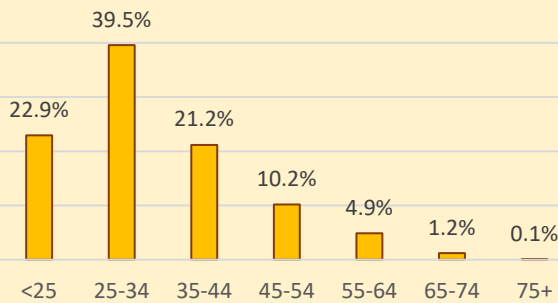

Sheriff's Daily Report

1/17/2023

Under the Custody of the Sheriff	
Total Male and Female	7,459
Jail Population	5,489
Community Corrections	1,970

Jail Population - Behind the Walls

Sheriff's Daily Report

1/17/2023

CCSO Population Demographics

In Confinement

Gender ID Distribution

Race Distribution

Age Distribution

Community Corrections

Gender ID Distribution

Race Distribution

Age Distribution