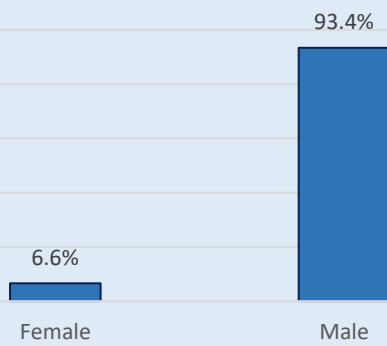

Sheriff's Daily Report

1/17/2023

Under the Custody of the Sheriff	
Total Male and Female	7,459
Jail Population	5,489
Community Corrections	1,970

Jail Population - Behind the Walls

Sheriff's Daily Report

1/17/2023

CCSO Population Demographics

In Confinement

Gender ID Distribution

Race Distribution

Age Distribution

Community Corrections

Gender ID Distribution

Race Distribution

Age Distribution