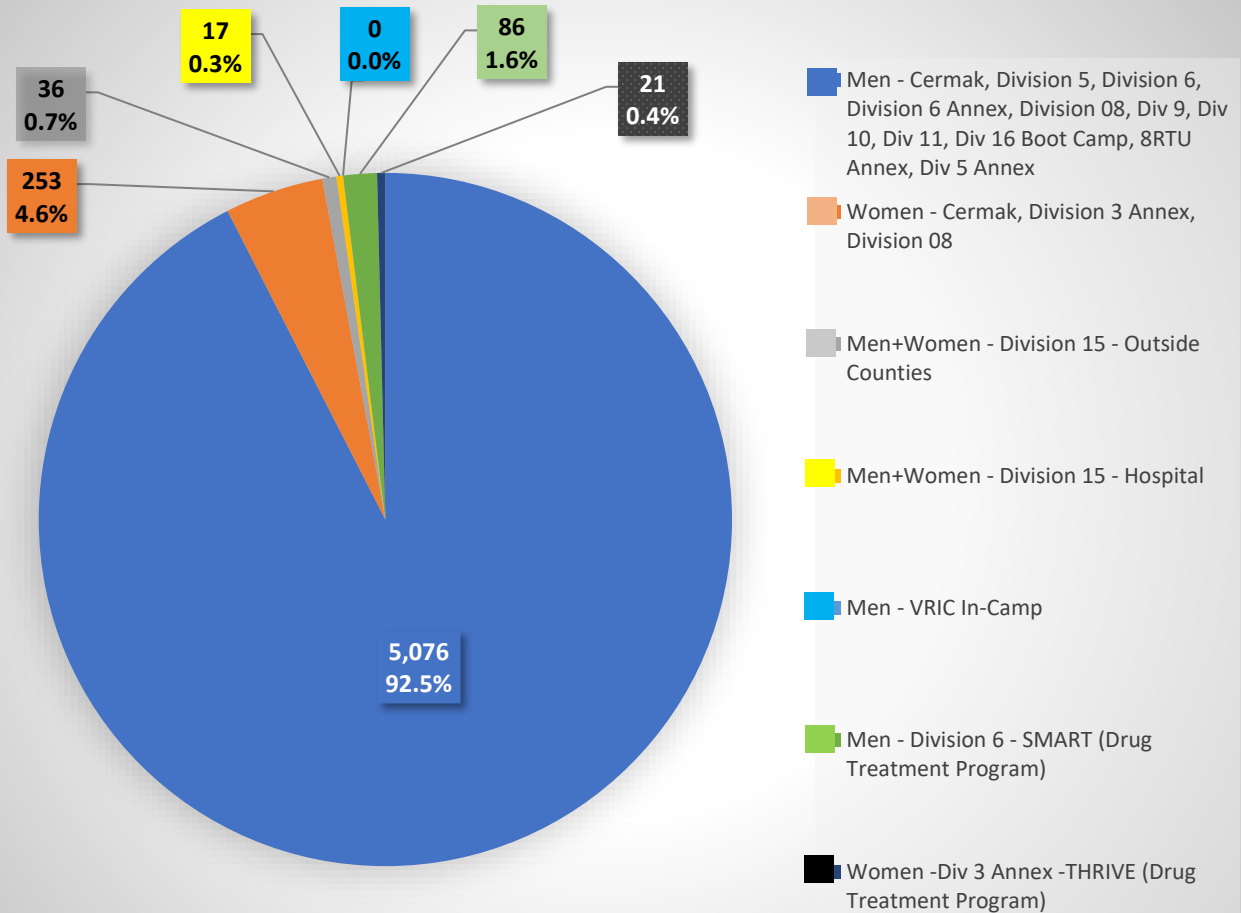

Sheriff's Daily Report

1/17/2023

Under the Custody of the Sheriff	
Total Male and Female	7,459
Jail Population	5,489
Community Corrections	1,970

Jail Population - Behind the Walls

Sheriff's Daily Report

1/17/2023

CCSO Population Demographics

In Confinement

Gender ID Distribution

Race Distribution

Age Distribution

Community Corrections

Gender ID Distribution

Race Distribution

Age Distribution