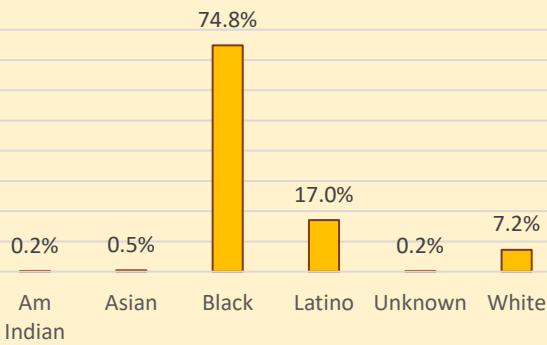

Sheriff's Daily Report

1/17/2023

Under the Custody of the Sheriff	
Total Male and Female	7,459
Jail Population	5,489
Community Corrections	1,970

Jail Population - Behind the Walls

Sheriff's Daily Report

1/17/2023

CCSO Population Demographics

In Confinement

Gender ID Distribution

Race Distribution

Age Distribution

Community Corrections

Gender ID Distribution

Race Distribution

Age Distribution