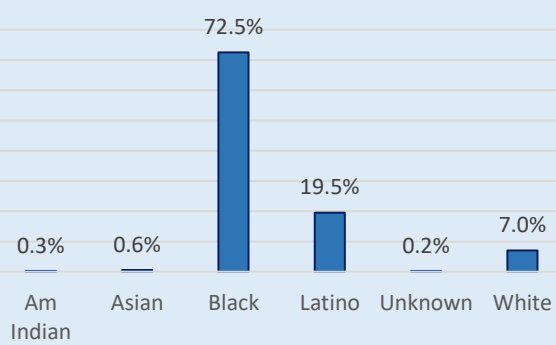

Sheriff's Daily Report

1/17/2023

Under the Custody of the Sheriff	
Total Male and Female	7,459
Jail Population	5,489
Community Corrections	1,970

Jail Population - Behind the Walls

Sheriff's Daily Report

1/17/2023

CCSO Population Demographics

In Confinement

Gender ID Distribution

Race Distribution

Age Distribution

Community Corrections

Gender ID Distribution

Race Distribution

Age Distribution