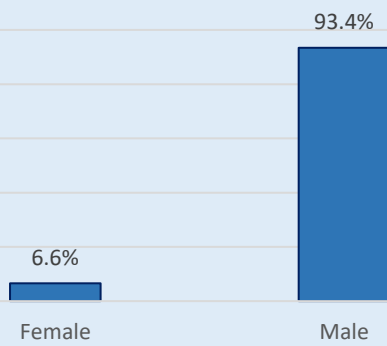

Sheriff's Daily Report

1/16/2023

Under the Custody of the Sheriff	
Total Male and Female	7,485
Jail Population	5,519
Community Corrections	1,966

Jail Population - Behind the Walls

Sheriff's Daily Report

1/16/2023

CCSO Population Demographics

In Confinement

Gender ID Distribution

Race Distribution

Age Distribution

Community Corrections

Gender ID Distribution

Race Distribution

Age Distribution