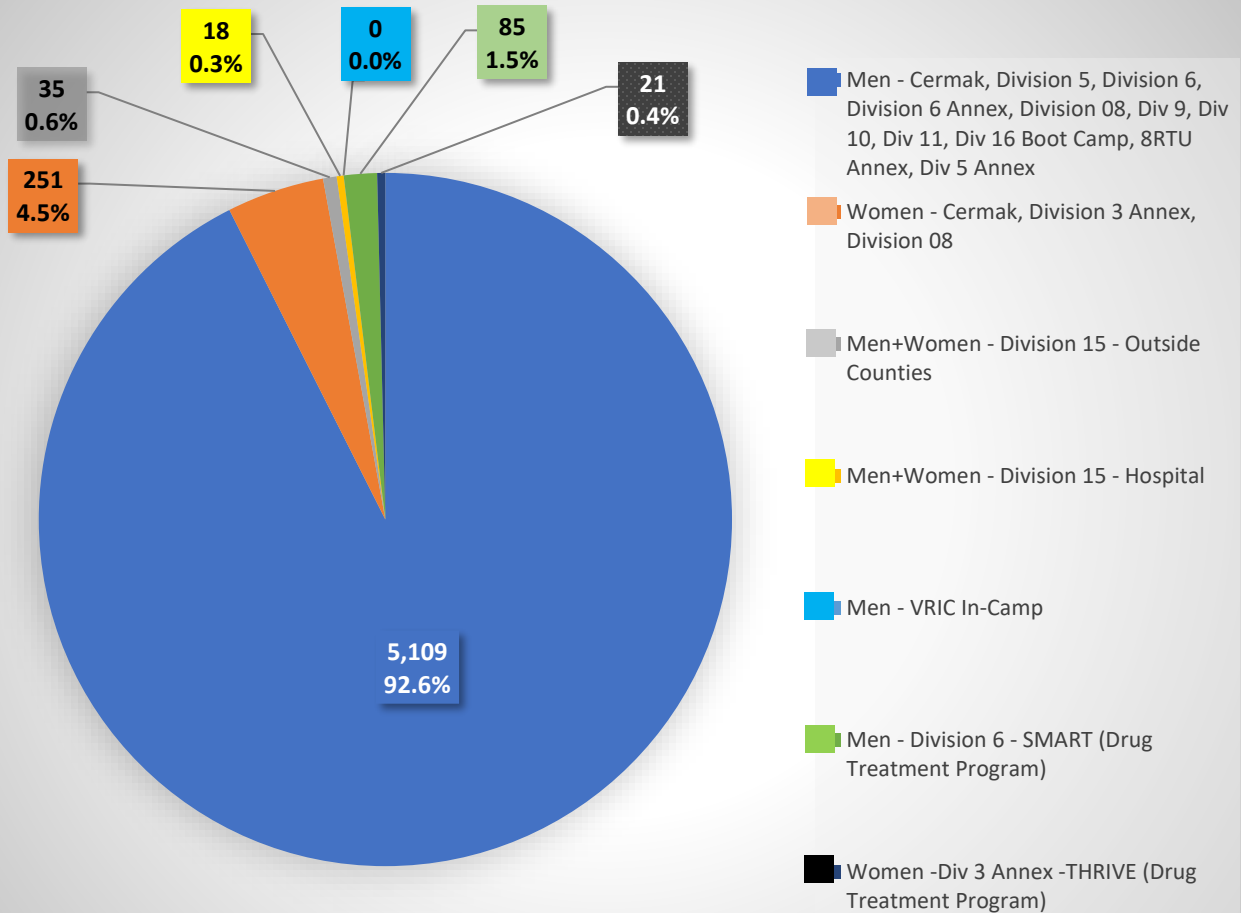

Sheriff's Daily Report

1/16/2023

Under the Custody of the Sheriff	
Total Male and Female	7,485
Jail Population	5,519
Community Corrections	1,966

Jail Population - Behind the Walls

Sheriff's Daily Report

1/16/2023

CCSO Population Demographics

In Confinement

Gender ID Distribution

Race Distribution

Age Distribution

Community Corrections

Gender ID Distribution

Race Distribution

Age Distribution