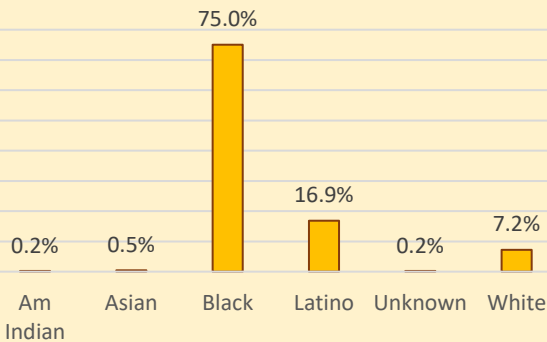

Sheriff's Daily Report

1/16/2023

Under the Custody of the Sheriff	
Total Male and Female	7,485
Jail Population	5,519
Community Corrections	1,966

Jail Population - Behind the Walls

Sheriff's Daily Report

1/16/2023

CCSO Population Demographics

In Confinement

Gender ID Distribution

Race Distribution

Age Distribution

Community Corrections

Gender ID Distribution

Race Distribution

Age Distribution