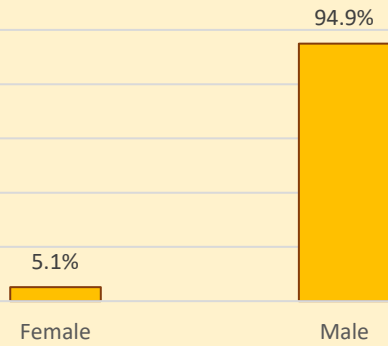

Sheriff's Daily Report

1/16/2023

Under the Custody of the Sheriff	
Total Male and Female	7,485
Jail Population	5,519
Community Corrections	1,966

Jail Population - Behind the Walls

Sheriff's Daily Report

1/16/2023

CCSO Population Demographics

In Confinement

Gender ID Distribution

Race Distribution

Age Distribution

Community Corrections

Gender ID Distribution

Race Distribution

Age Distribution