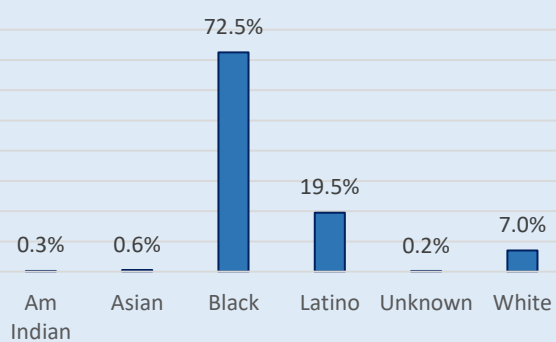

Sheriff's Daily Report

1/16/2023

Under the Custody of the Sheriff	
Total Male and Female	7,485
Jail Population	5,519
Community Corrections	1,966

Jail Population - Behind the Walls

Sheriff's Daily Report

1/16/2023

CCSO Population Demographics

In Confinement

Gender ID Distribution

Race Distribution

Age Distribution

Community Corrections

Gender ID Distribution

Race Distribution

Age Distribution