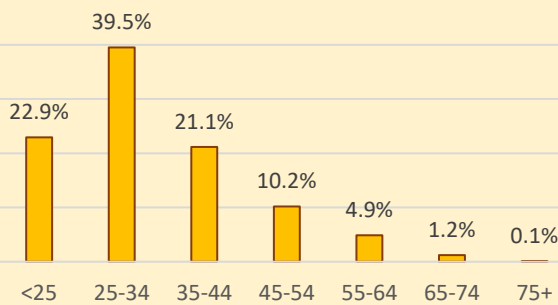

Sheriff's Daily Report

1/16/2023

Under the Custody of the Sheriff	
Total Male and Female	7,485
Jail Population	5,519
Community Corrections	1,966

Jail Population - Behind the Walls

Sheriff's Daily Report

1/16/2023

CCSO Population Demographics

In Confinement

Gender ID Distribution

Race Distribution

Age Distribution

Community Corrections

Gender ID Distribution

Race Distribution

Age Distribution