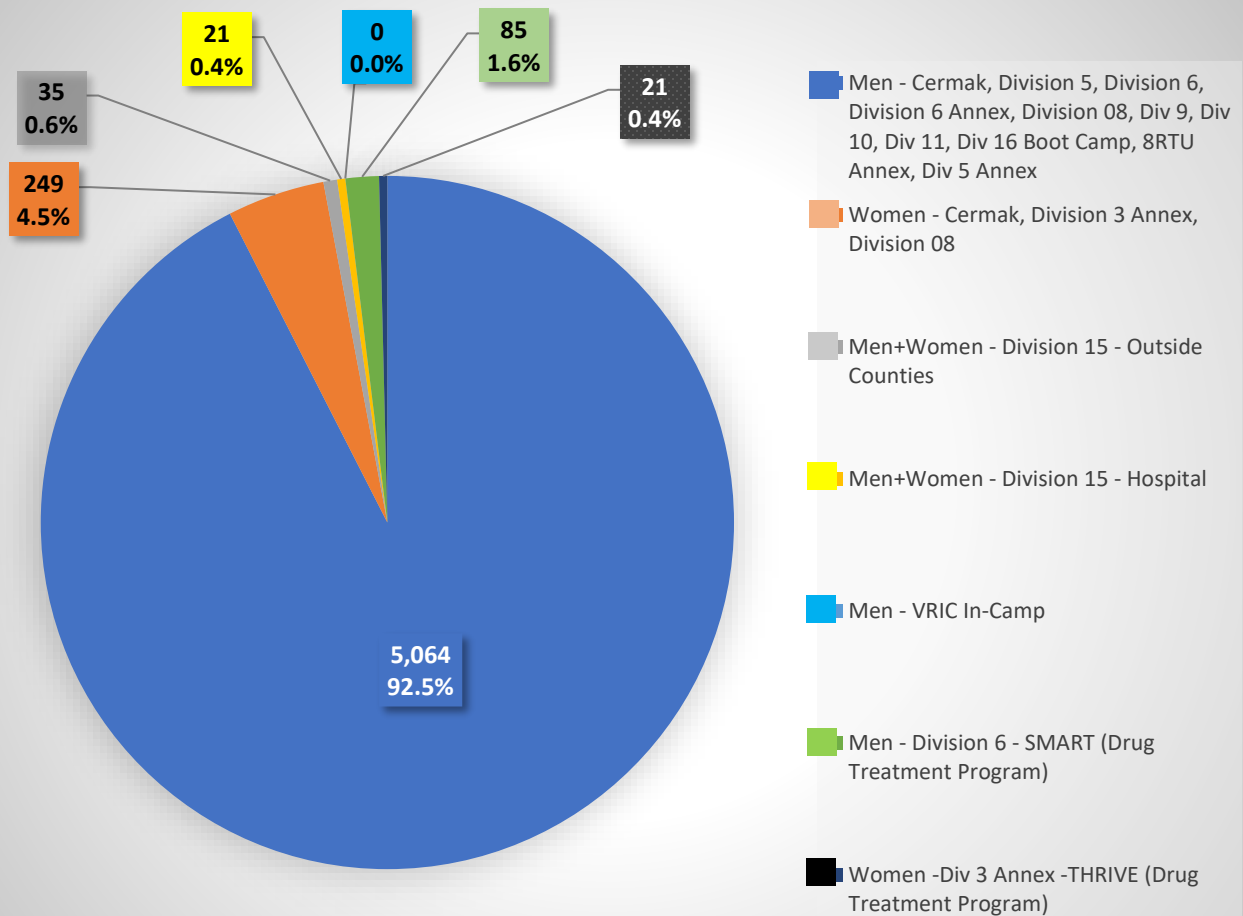

# Sheriff's Daily Report

1/15/2023

Under the Custody of the Sheriff	
Total Male and Female	7,437
Jail Population	5,475
Community Corrections	1,962

## Jail Population - Behind the Walls

### In Confinement

Gender ID Distribution

Race Distribution

Age Distribution