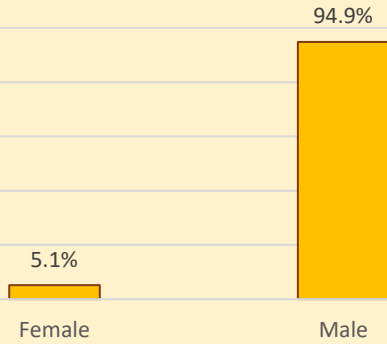

CCSO Population Demographics

In Confinement

Gender ID Distribution