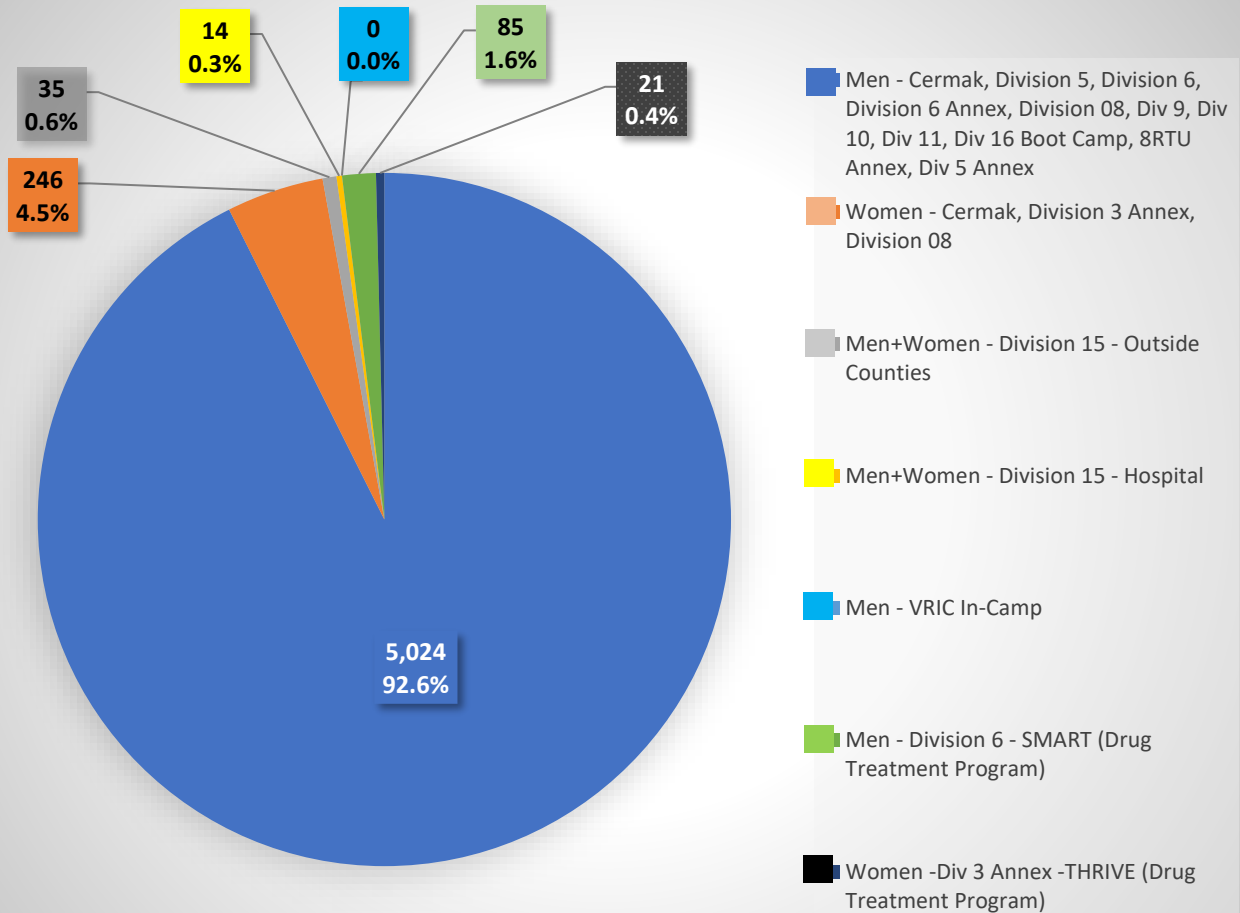

# Sheriff's Daily Report

1/14/2023

Under the Custody of the Sheriff	
Total Male and Female	7,380
Jail Population	5,425
Community Corrections	1,955

## Jail Population - Behind the Walls

### In Confinement

Gender ID Distribution

Race Distribution

Age Distribution