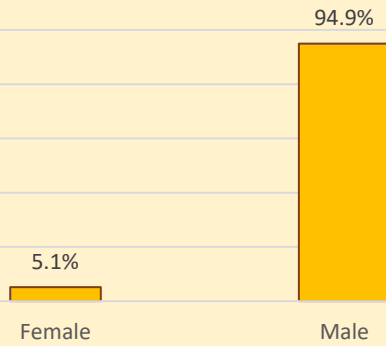

CCSO Population Demographics

In Confinement

Gender ID Distribution