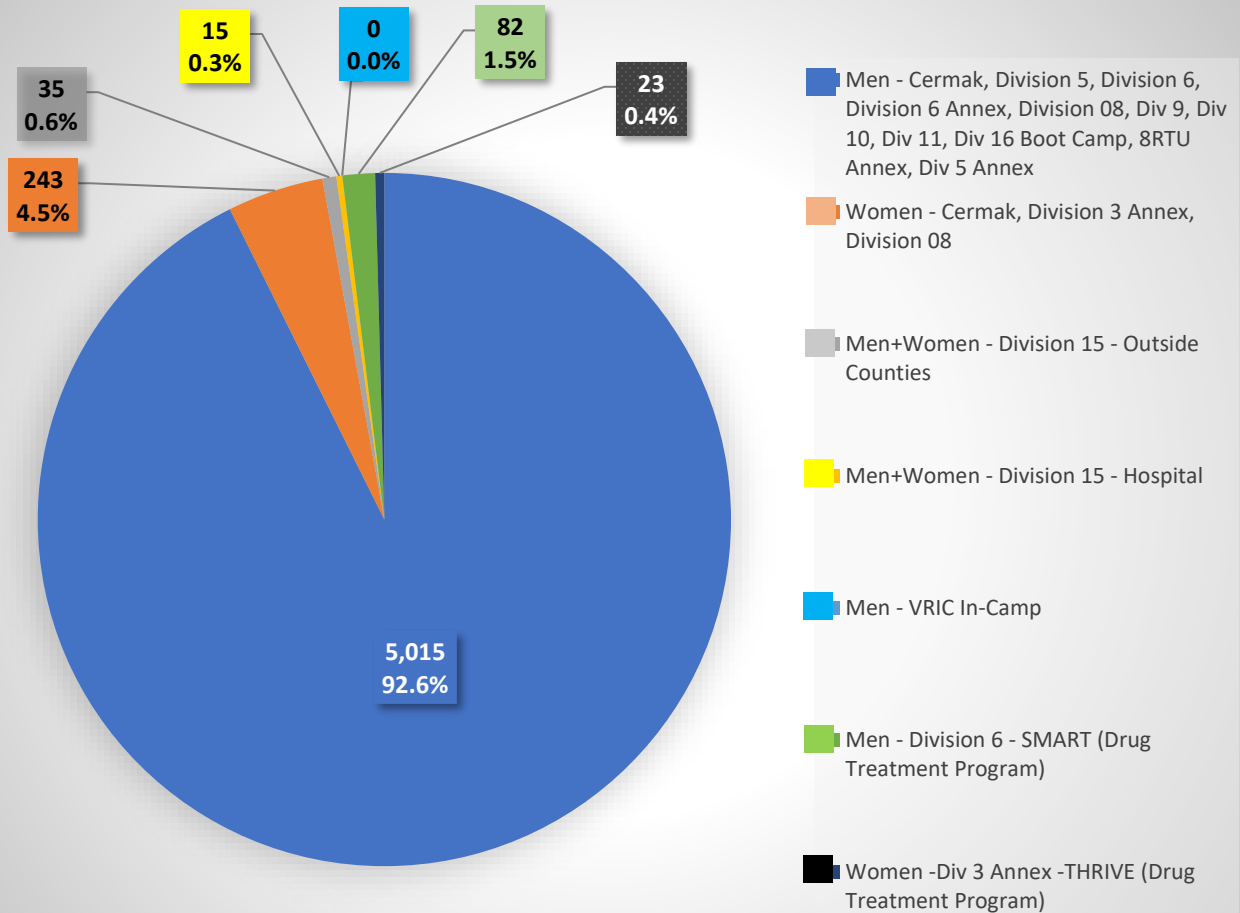

Sheriff's Daily Report

1/13/2023

Under the Custody of the Sheriff	
Total Male and Female	7,367
Jail Population	5,413
Community Corrections	1,954

Jail Population - Behind the Walls

Sheriff's Daily Report

1/13/2023

CCSO Population Demographics