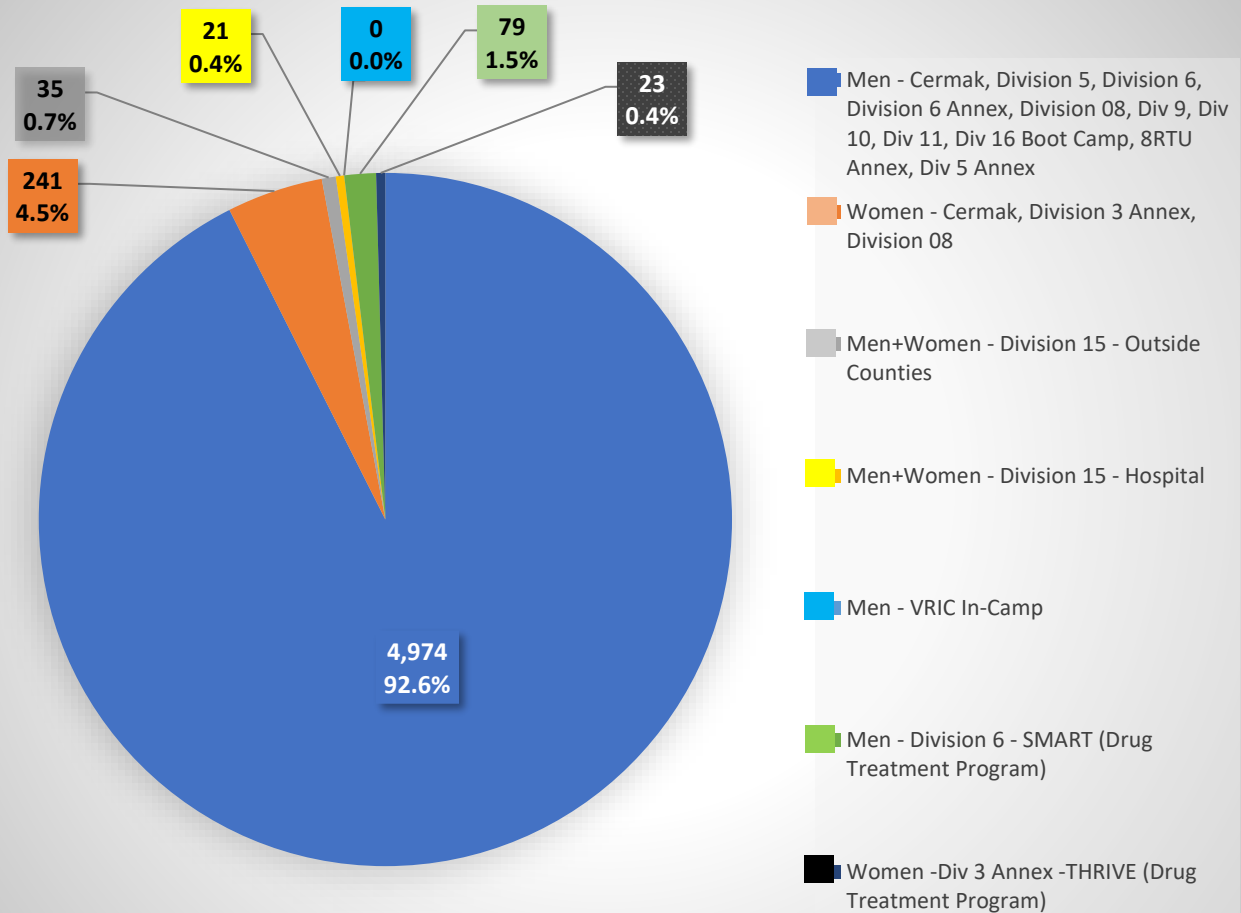

# Sheriff's Daily Report

1/12/2023

Under the Custody of the Sheriff	
Total Male and Female	7,322
Jail Population	5,373
Community Corrections	1,949

## Jail Population - Behind the Walls

### In Confinement

Gender ID Distribution

Race Distribution

Age Distribution