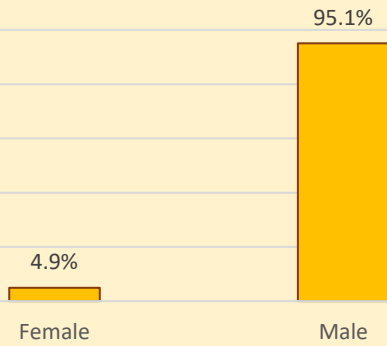

CCSO Population Demographics

In Confinement

Gender ID Distribution