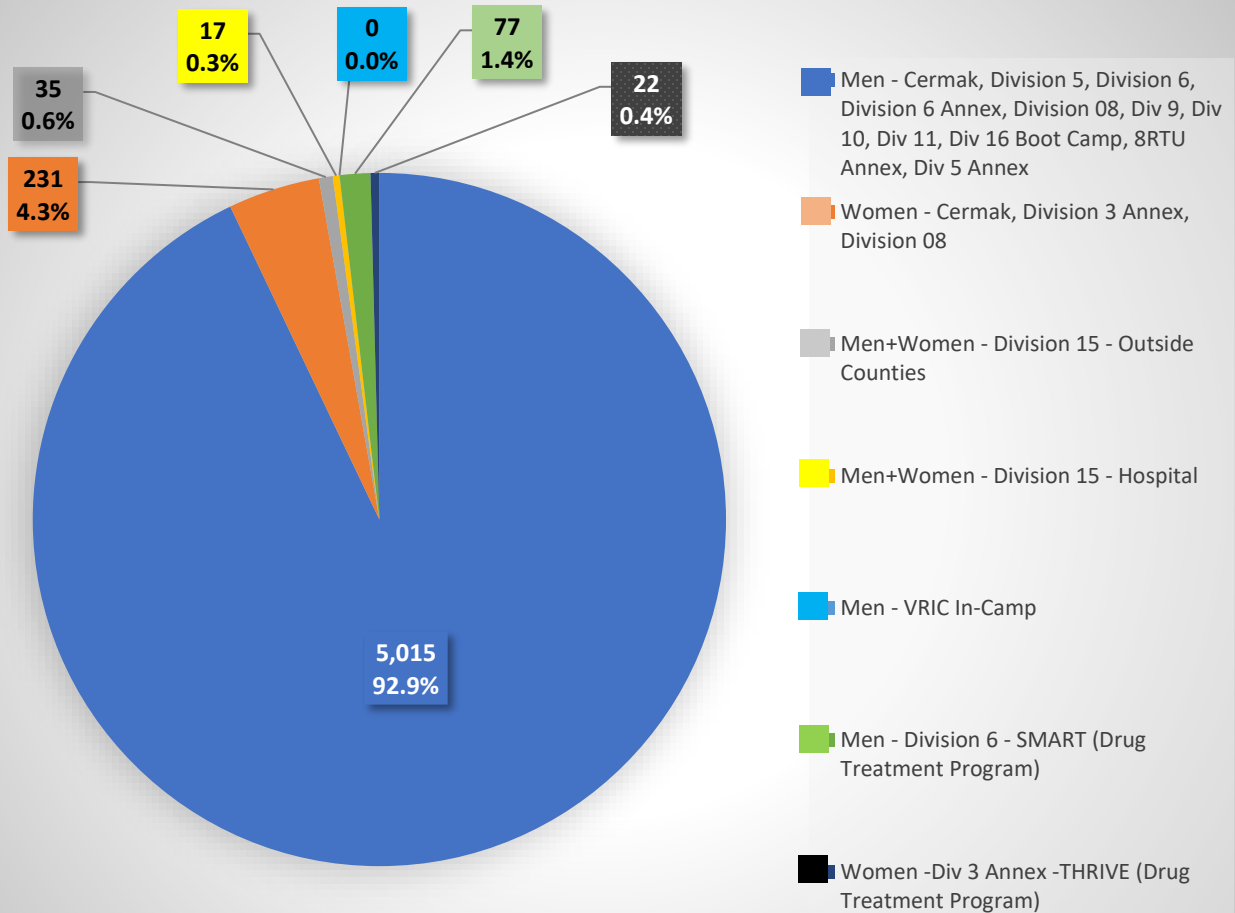

Sheriff's Daily Report

1/11/2023

Under the Custody of the Sheriff	
Total Male and Female	7,362
Jail Population	5,397
Community Corrections	1,965

Jail Population - Behind the Walls

Sheriff's Daily Report

1/11/2023

CCSO Population Demographics