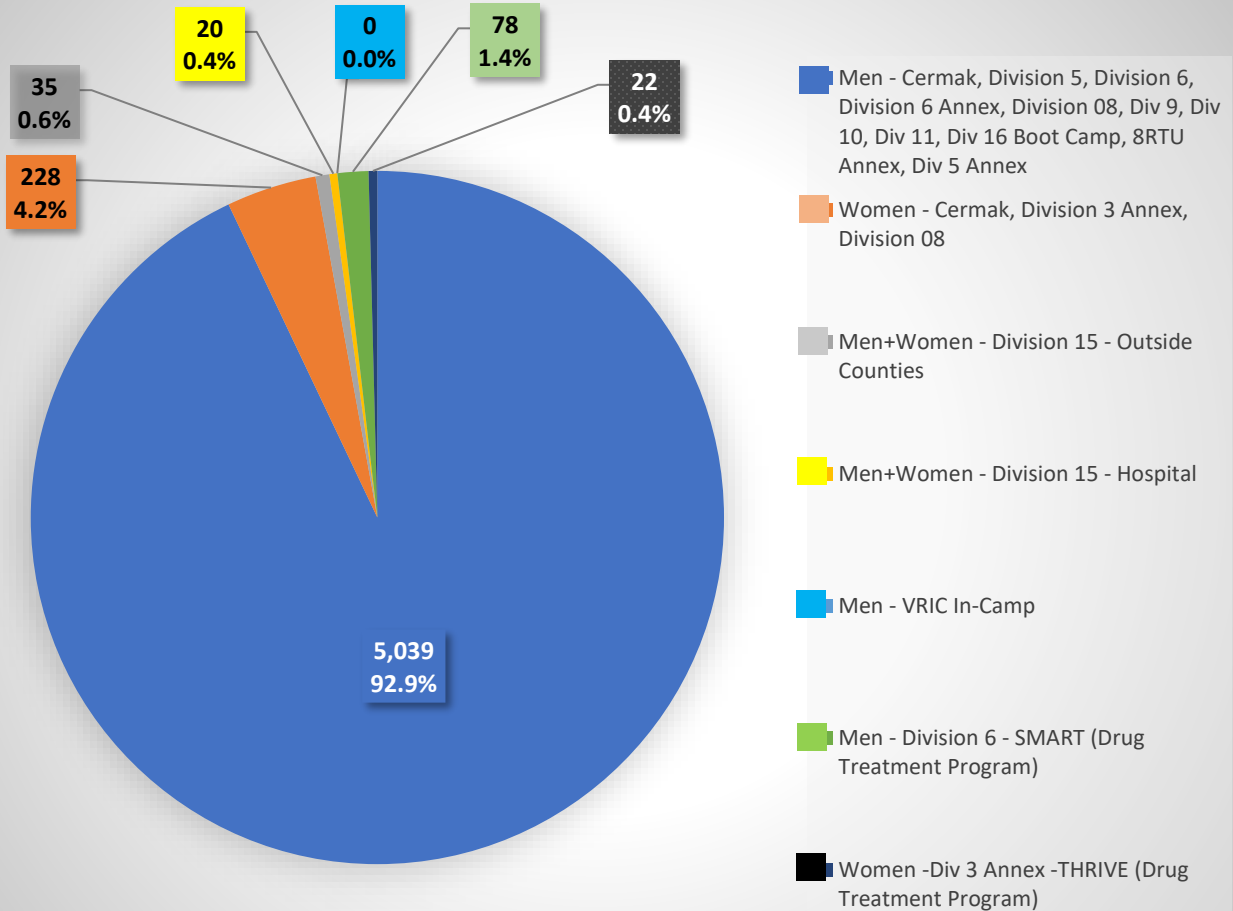

# Sheriff's Daily Report

1/8/2023

Under the Custody of the Sheriff	
Total Male and Female	7,400
Jail Population	5,422
Community Corrections	1,978

## Jail Population - Behind the Walls

## CCSO Population Demographics