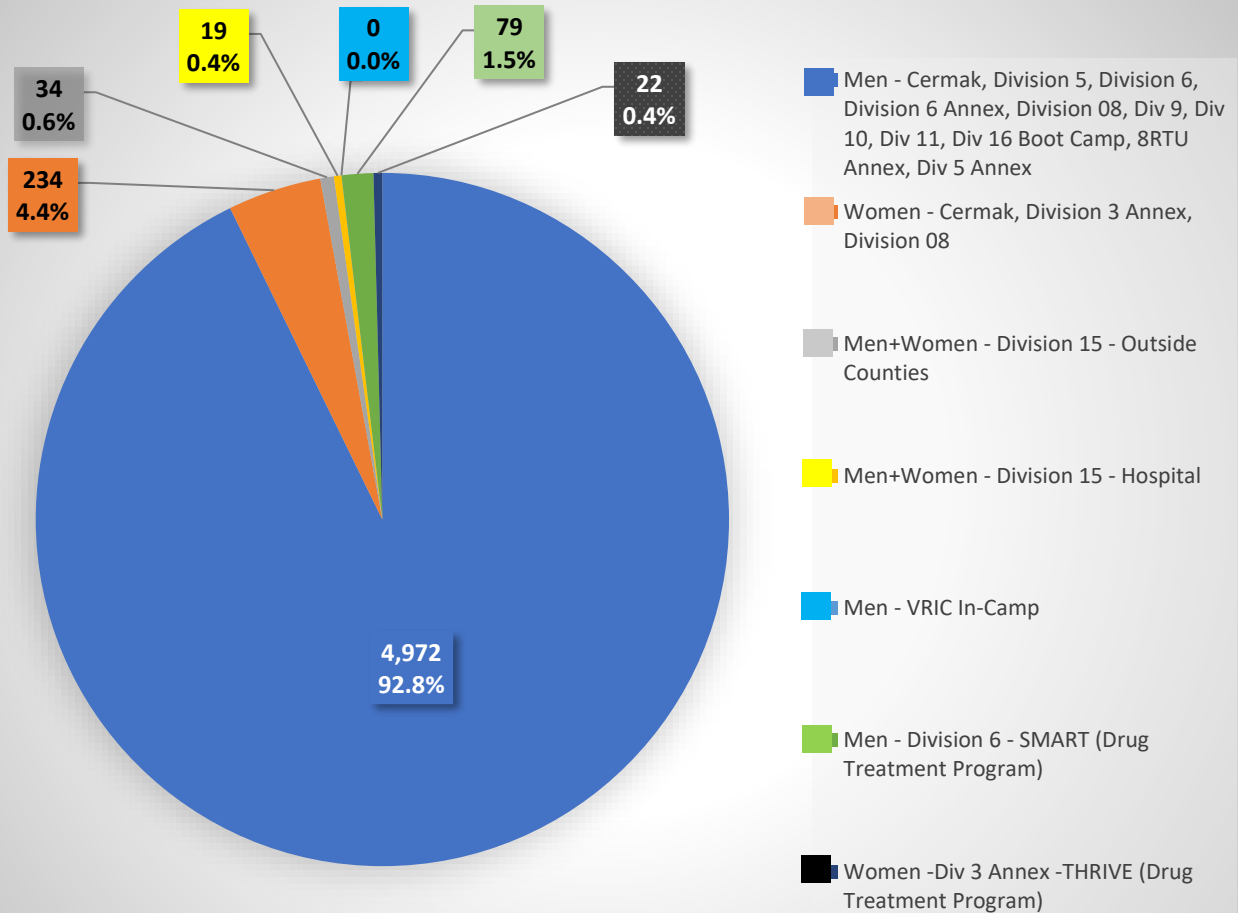

Sheriff's Daily Report

1/6/2023

Under the Custody of the Sheriff	
Total Male and Female	7,344
Jail Population	5,360
Community Corrections	1,984

Jail Population - Behind the Walls

Sheriff's Daily Report

1/6/2023

CCSO Population Demographics