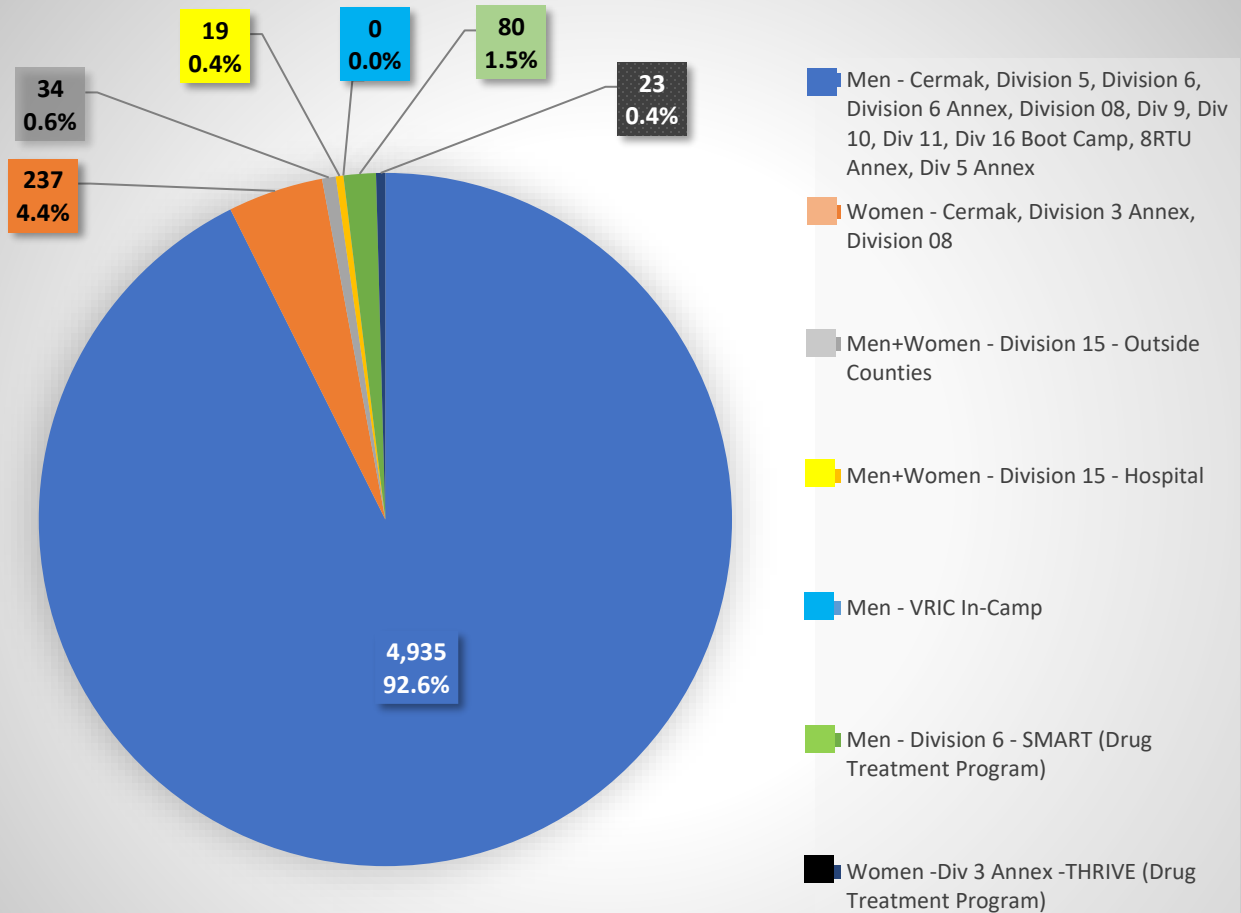

Sheriff's Daily Report

1/5/2023

Under the Custody of the Sheriff	
Total Male and Female	7,310
Jail Population	5,328
Community Corrections	1,982

Jail Population - Behind the Walls

Sheriff's Daily Report

1/5/2023

CCSO Population Demographics