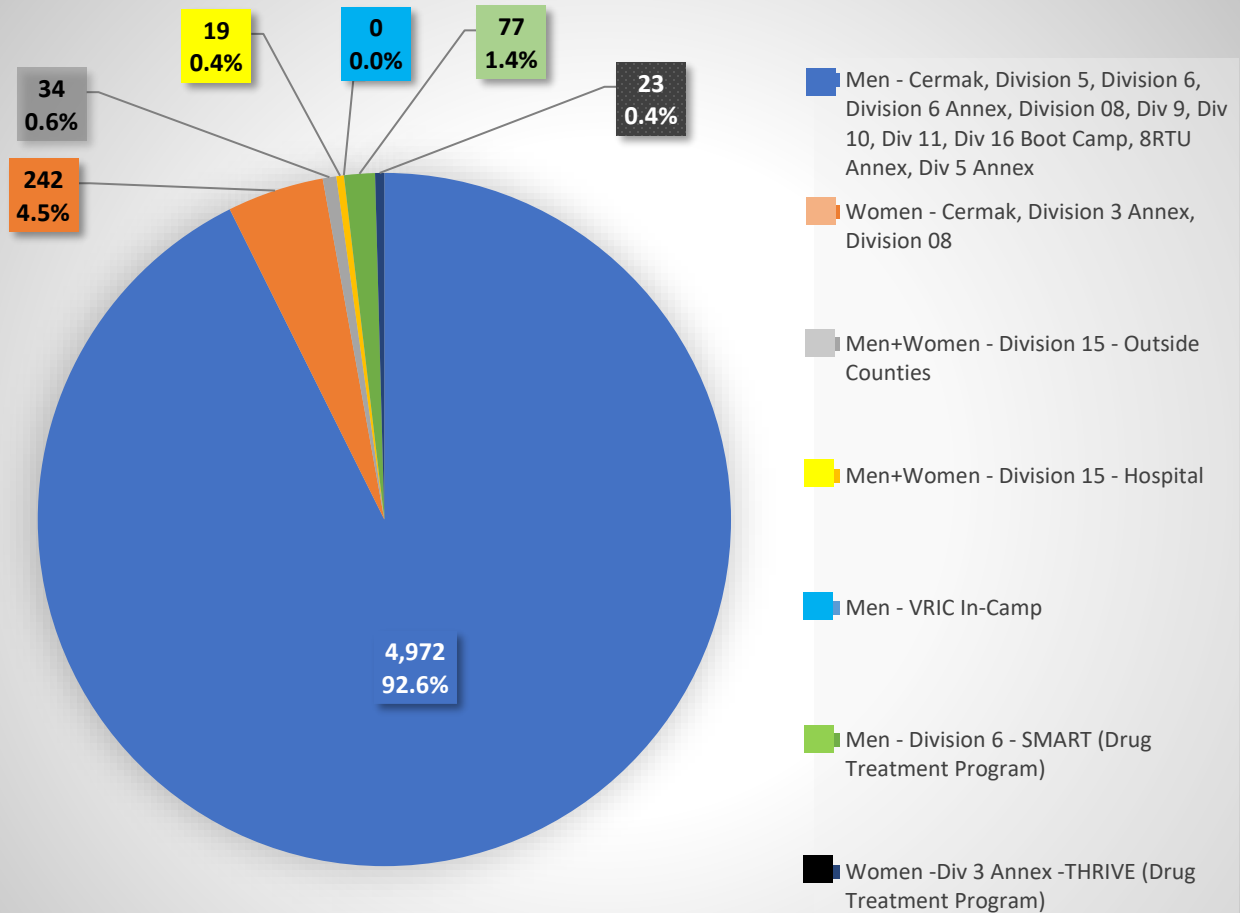

Sheriff's Daily Report

1/4/2023

Under the Custody of the Sheriff	
Total Male and Female	7,361
Jail Population	5,367
Community Corrections	1,994

Jail Population - Behind the Walls

Sheriff's Daily Report

1/4/2023

CCSO Population Demographics