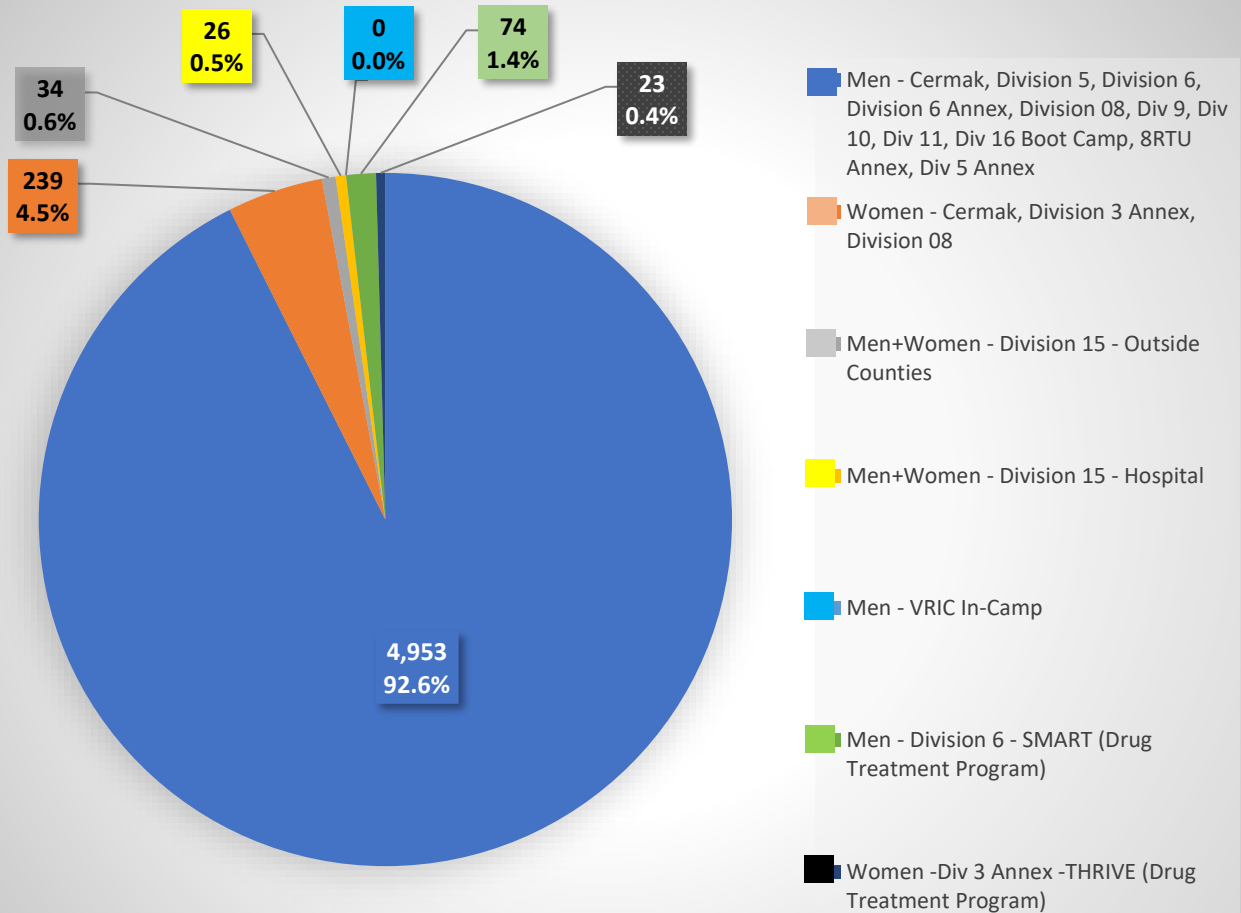

# Sheriff's Daily Report

1/3/2023

Under the Custody of the Sheriff	
<b>Total Male and Female</b>	<b>7,341</b>
Jail Population	5,349
Community Corrections	1,992

## Jail Population - Behind the Walls